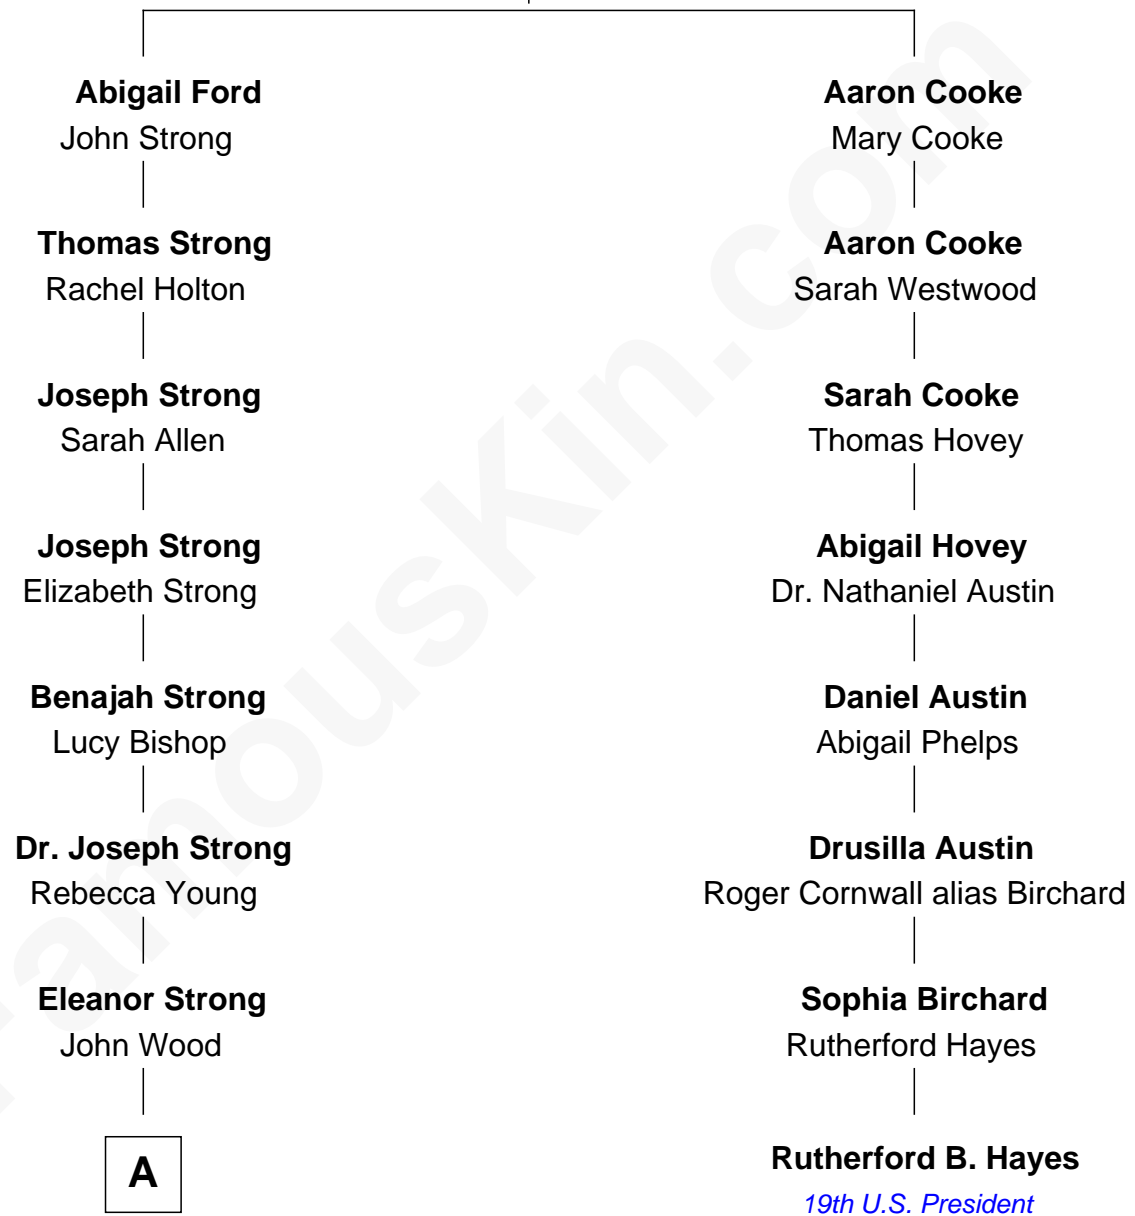

# FamousKin.com Relationship Chart of

**Prince William**

*Prince of Wales*

7th cousin 5 times removed of

**Rutherford B. Hayes**

*19th U.S. President*

**Elizabeth Charde**

*with husband  
Thomas Ford*

*with husband  
Aaron Cooke*

**A**

**Ellen Wood**  
Franklin H. Work

**Frances Eleanor Work**  
James Boothby Burke Roche

**Edmund Maurice Burke Roche**  
Ruth Sylvia Gill

**Frances Ruth Burke Roche**  
Edward John Spencer

**Princess Diana Frances Spencer**  
Charles III, King of the United Kingdom

**Prince William**  
*Prince of Wales*