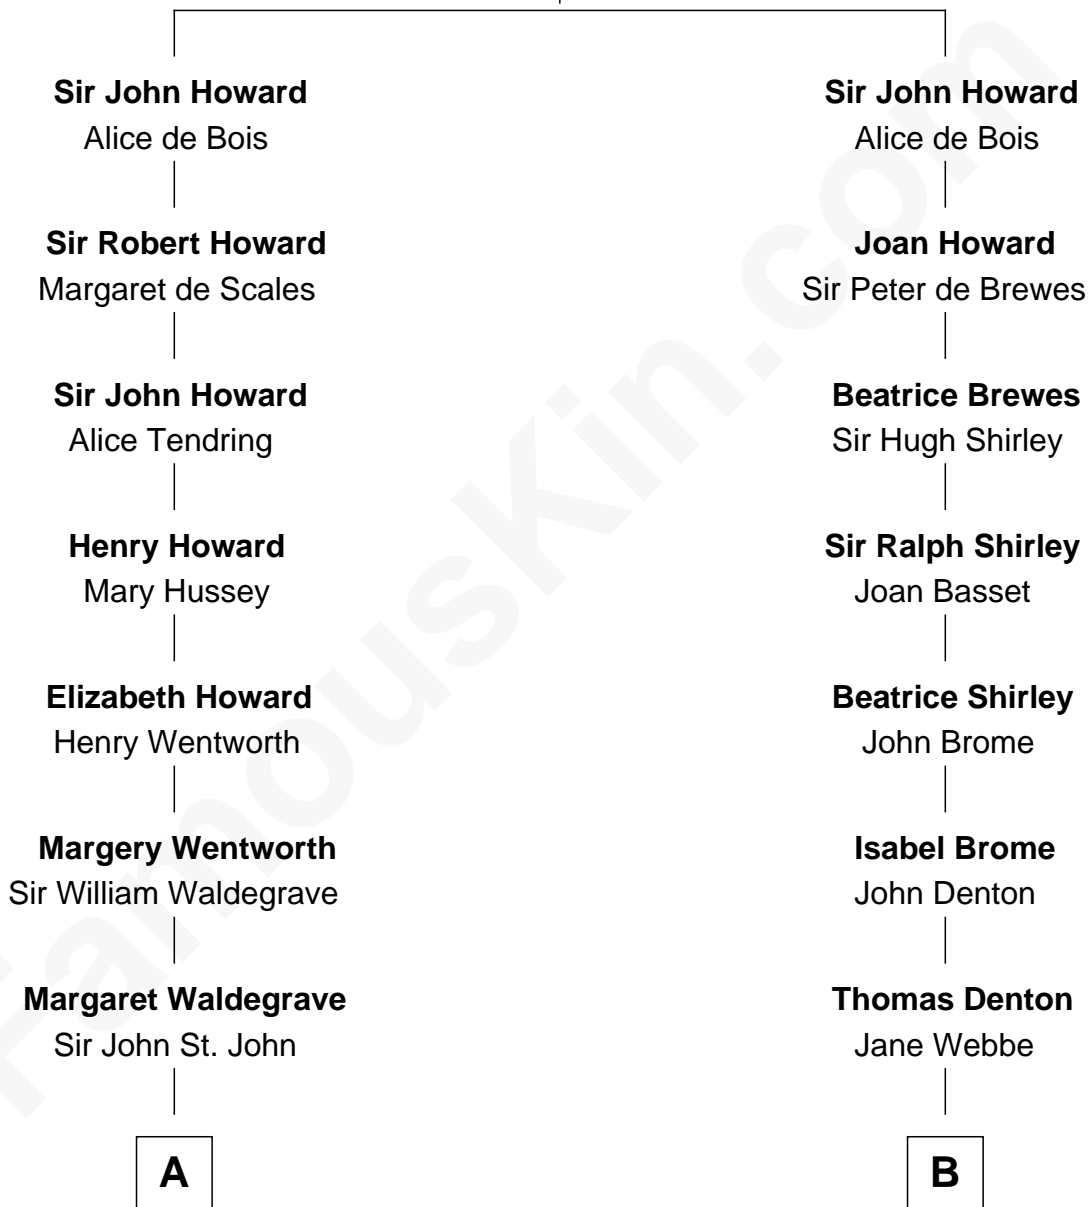

FamousKin.com Relationship Chart of

Prince William

Prince of Wales

18th cousin 3 times removed of

Rutherford B. Hayes

19th U.S. President

Sir John Howard

Joan of Cornwall

A

Margaret St. John
Sir Francis Russell

William Russell
Elizabeth Long

Francis Russell
Catherine Brydges

Anne Russell
George Digby

Ann Digby
Sir Robert Spencer

Sir Charles Spencer
Anne Churchill

John Spencer
Georgiana Carolina Carteret

John Spencer
Margaret Georgiana Poyntz

George John Spencer
Lavina Bingham

Frederick Spencer
Adelaide Horatia Elizabeth Seymour

C

B

Isabel Denton
William ap Walter

Thomasine Walter
William Luckyn

Probable