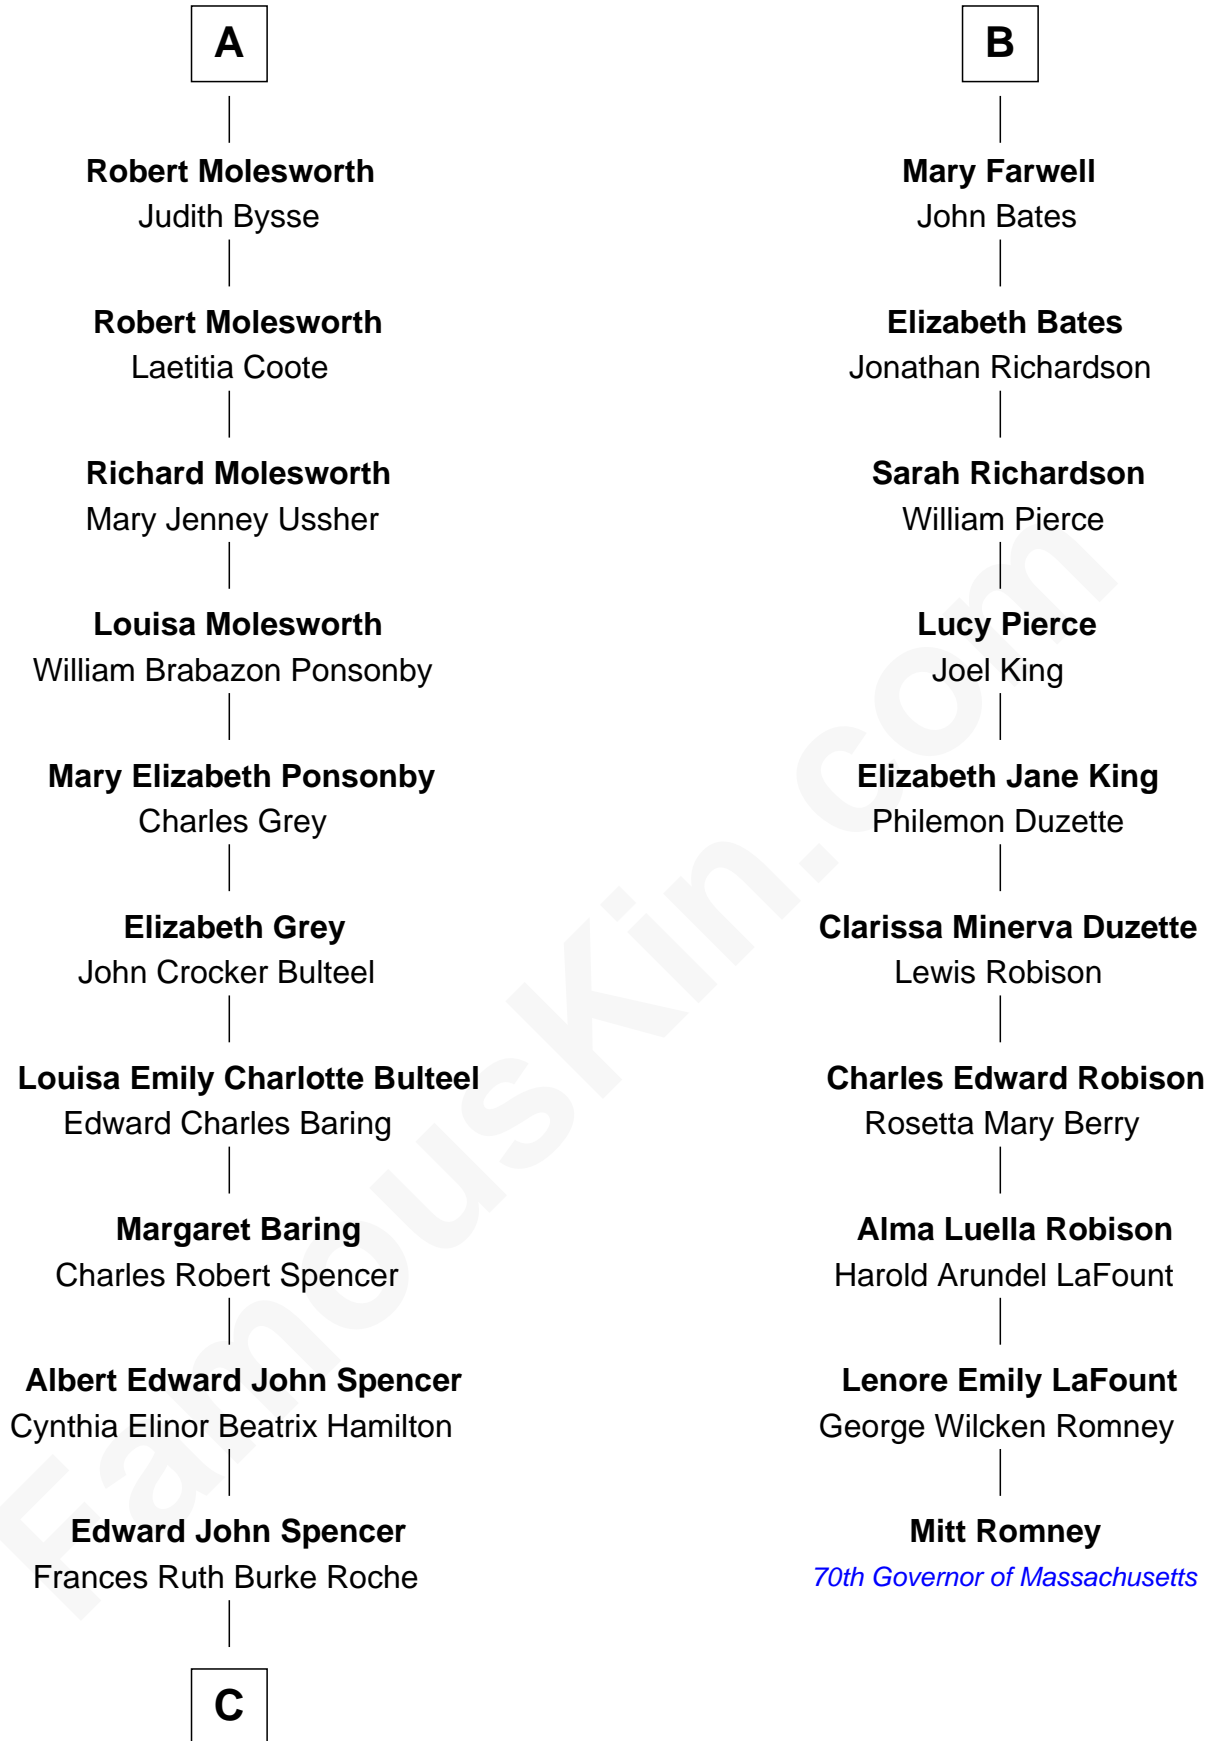

# FamousKin.com Relationship Chart of

**Prince William**

*Prince of Wales*

16th cousin 2 times removed of

**Mitt Romney**

*70th Governor of Massachusetts*

**Sir Robert Corbet**

Margaret - - - - -

**Margaret Corbet**

Sir Francis Palmes

**Sir Francis Palmes**

Mary Hadnall

**Mary Palmes**

William Molesworth

**A**

**Mary Corbet**

Olive Irby

**Frances Bulkeley**

Richard Welby

**Olive Welby**

Henry Farwell

**B**

**C**

**Princess Diana Frances Spencer**  
Charles III, King of the United Kingdom

**Prince William**  
*Prince of Wales*

FamousKin.com