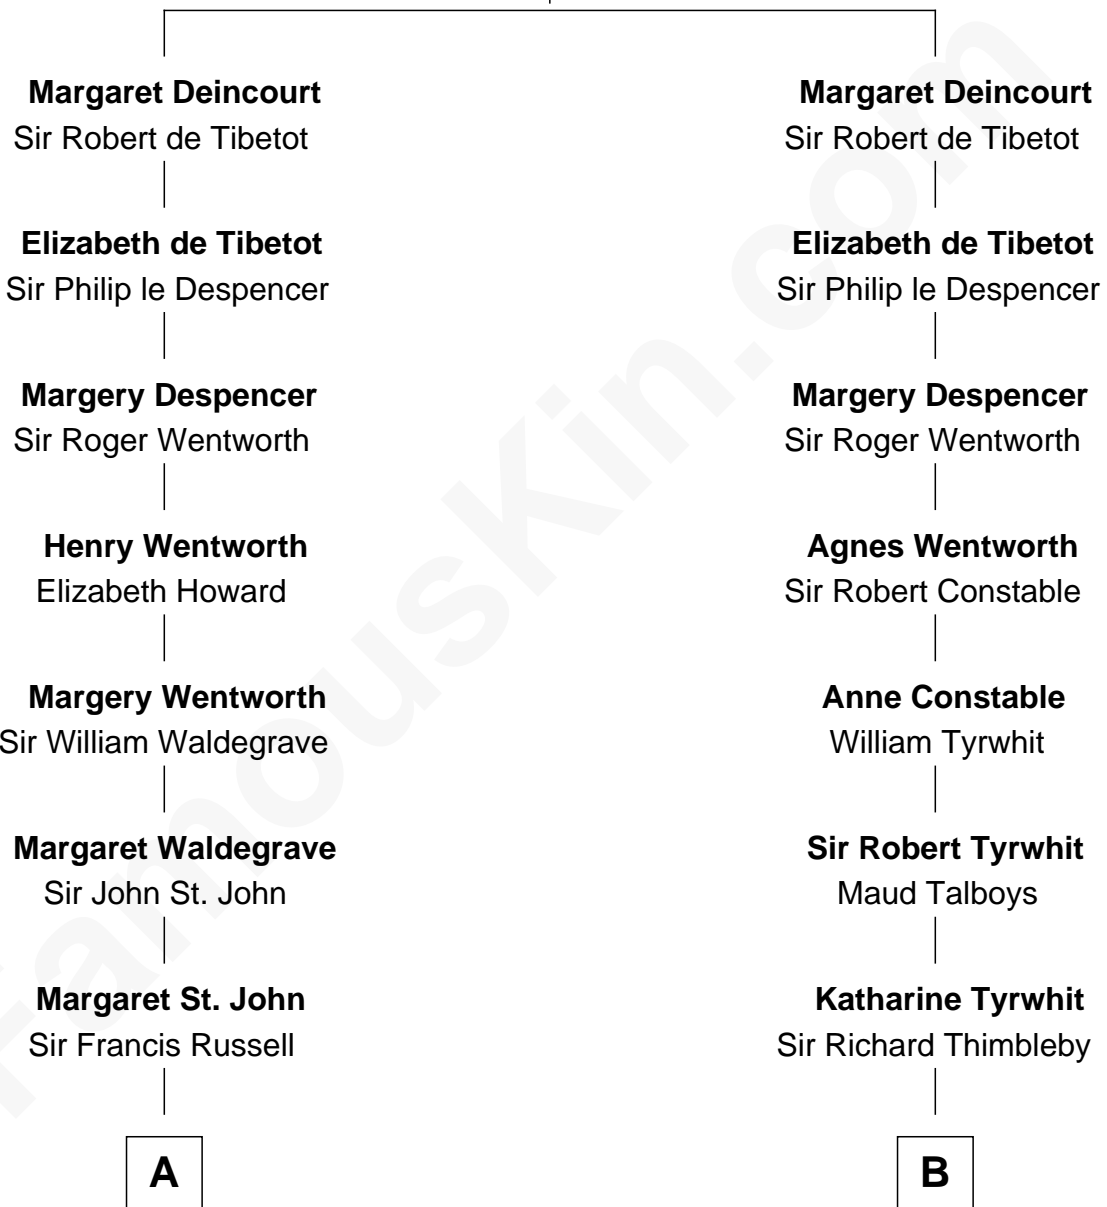

FamousKin.com Relationship Chart of

Prince William

Prince of Wales

19th cousin 1 time removed of

Mitt Romney

70th Governor of Massachusetts

Sir William Deincourt

Milicent la Zouche

C

Albert Edward John Spencer
Cynthia Elinor Beatrix Hamilton

Edward John Spencer
Frances Ruth Burke Roche

Princess Diana Frances Spencer
Charles III, King of the United Kingdom

Prince William
Prince of Wales

D

Alma Luella Robison
Harold Arundel LaFount

Lenore Emily LaFount
George Wilcken Romney

Mitt Romney
70th Governor of Massachusetts