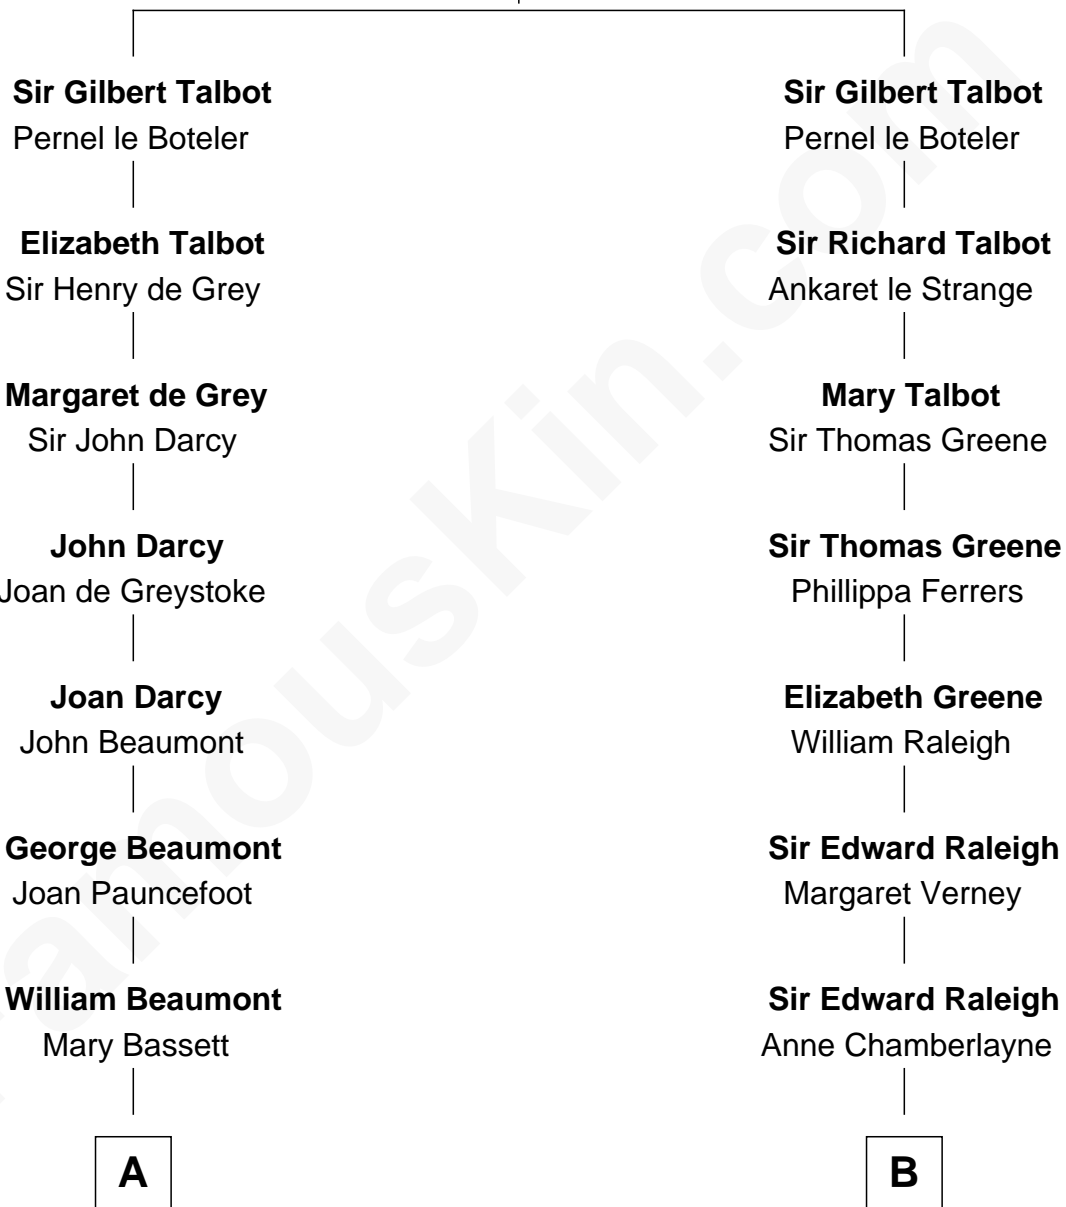

# FamousKin.com Relationship Chart of

**Prince William**

*Prince of Wales*

21st cousin of

**Mitt Romney**

*70th Governor of Massachusetts*

**Richard Talbot**  
Elizabeth Comyn

**C**

**Rosalind Cecilia Caroline Bingham**

James Albert Edward Hamilton

**Cynthia Elinor Beatrix Hamilton**

Albert Edward John Spencer

**Edward John Spencer**

Frances Ruth Burke Roche

**Princess Diana Frances Spencer**

Charles III, King of the United Kingdom

**Prince William**

*Prince of Wales*

**D**

**Parley Parker Pratt**

Mary Woods

**Helaman Pratt**

Anna Johanna Dorothy Wilcken

**Anna Amelia Pratt**

Gaskell Samuel Romney

**George Wilcken Romney**

Lenore Emily LaFount

**Mitt Romney**

*70th Governor of Massachusetts*