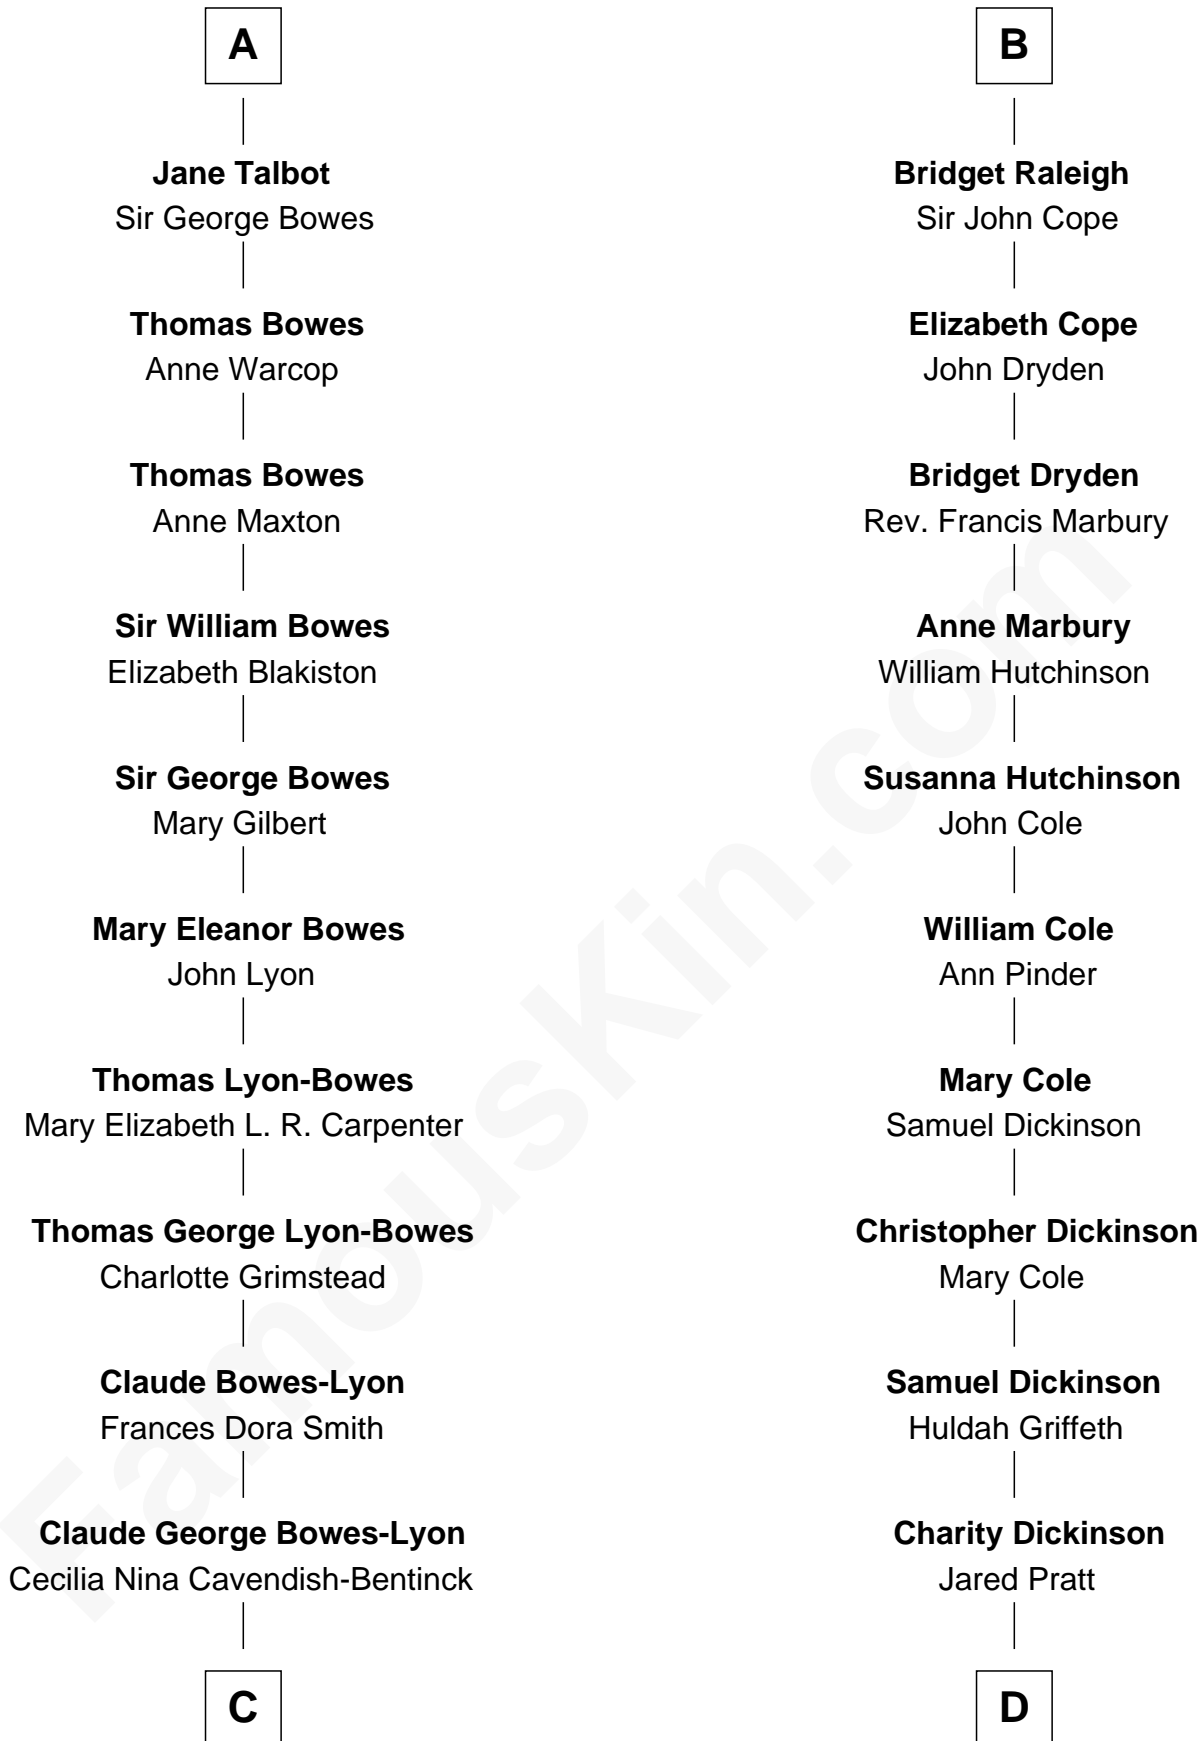

FamousKin.com Relationship Chart of

Prince William

Prince of Wales

20th cousin 1 time removed of

Mitt Romney

70th Governor of Massachusetts

Sir James le Boteler

Eleanor de Bohun

William Raleigh

Sir Edward Raleigh

Margaret Verney

Sir Edward Raleigh

Anne Chamberlayne

B

C

Elizabeth Bowes-Lyon

George VI, King of the United Kingdom

Elizabeth II, Queen of the United Kingdom

Prince Philip of Edinburgh

Charles III, King of the United Kingdom

Princess Diana Frances Spencer

Prince William

Prince of Wales