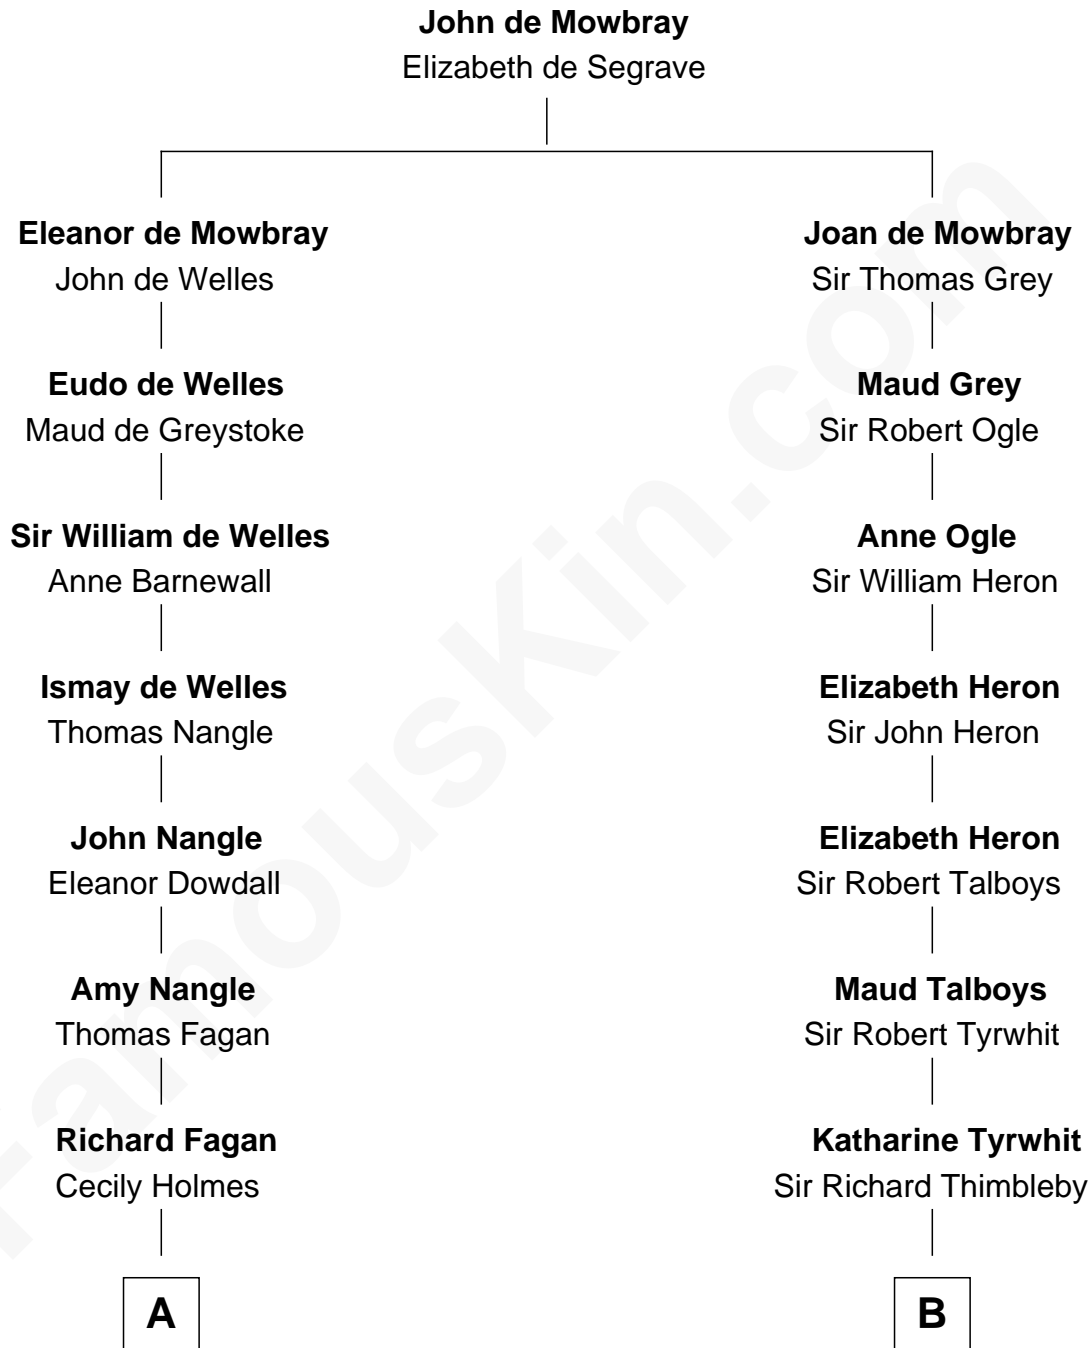

FamousKin.com Relationship Chart of

Prince William

Prince of Wales

19th cousin of

Mitt Romney

70th Governor of Massachusetts

C

Elizabeth II, Queen of the United Kingdom

Prince Philip of Edinburgh

Charles III, King of the United Kingdom

Princess Diana Frances Spencer

Prince William

Prince of Wales

D

Alma Luella Robison

Harold Arundel LaFount

Lenore Emily LaFount

George Wilcken Romney

Mitt Romney

70th Governor of Massachusetts

FamousKin.com