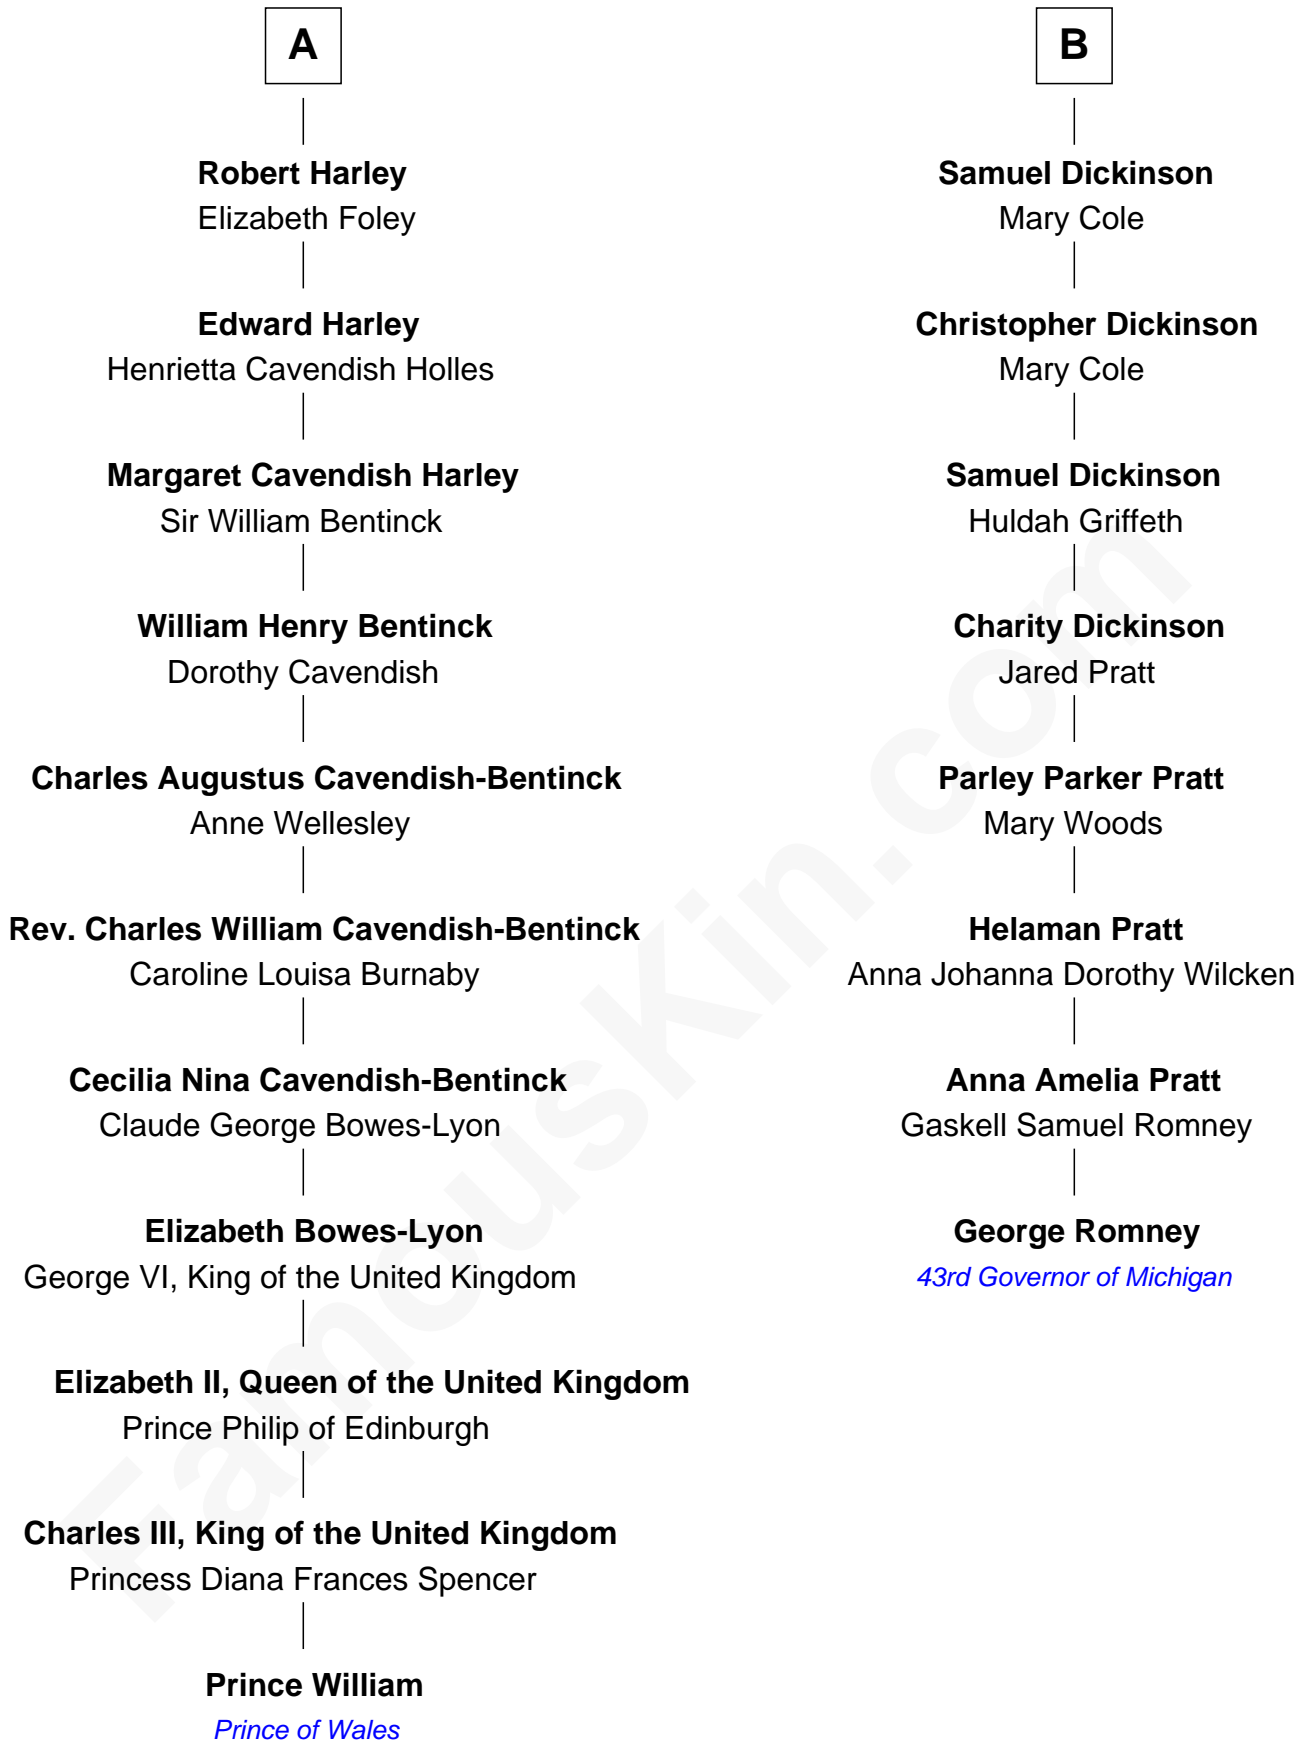

FamousKin.com Relationship Chart of

Prince William

Prince of Wales

14th cousin 3 times removed of

George Romney

43rd Governor of Michigan

Humphrey Stafford

Katherine Fray

William photo by [InSapphoWeTrust](#) (CC BY-SA 2.0)