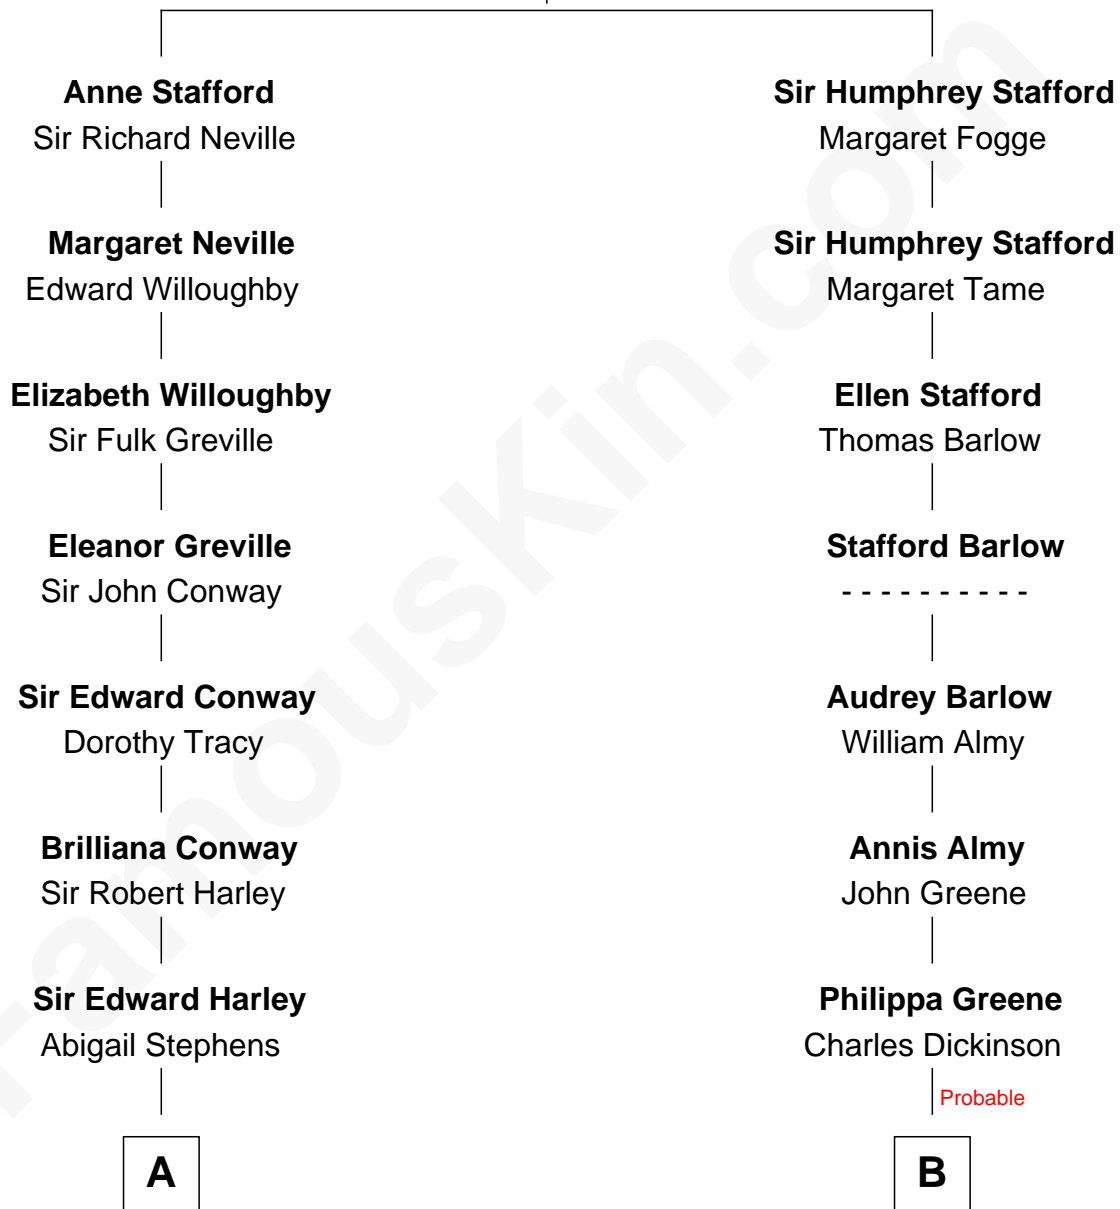

FamousKin.com Relationship Chart of

Prince William

Prince of Wales

14th cousin 3 times removed of

George Romney

43rd Governor of Michigan

Humphrey Stafford

Katherine Fray

William photo by [InSapphoWeTrust](#) (CC BY-SA 2.0)