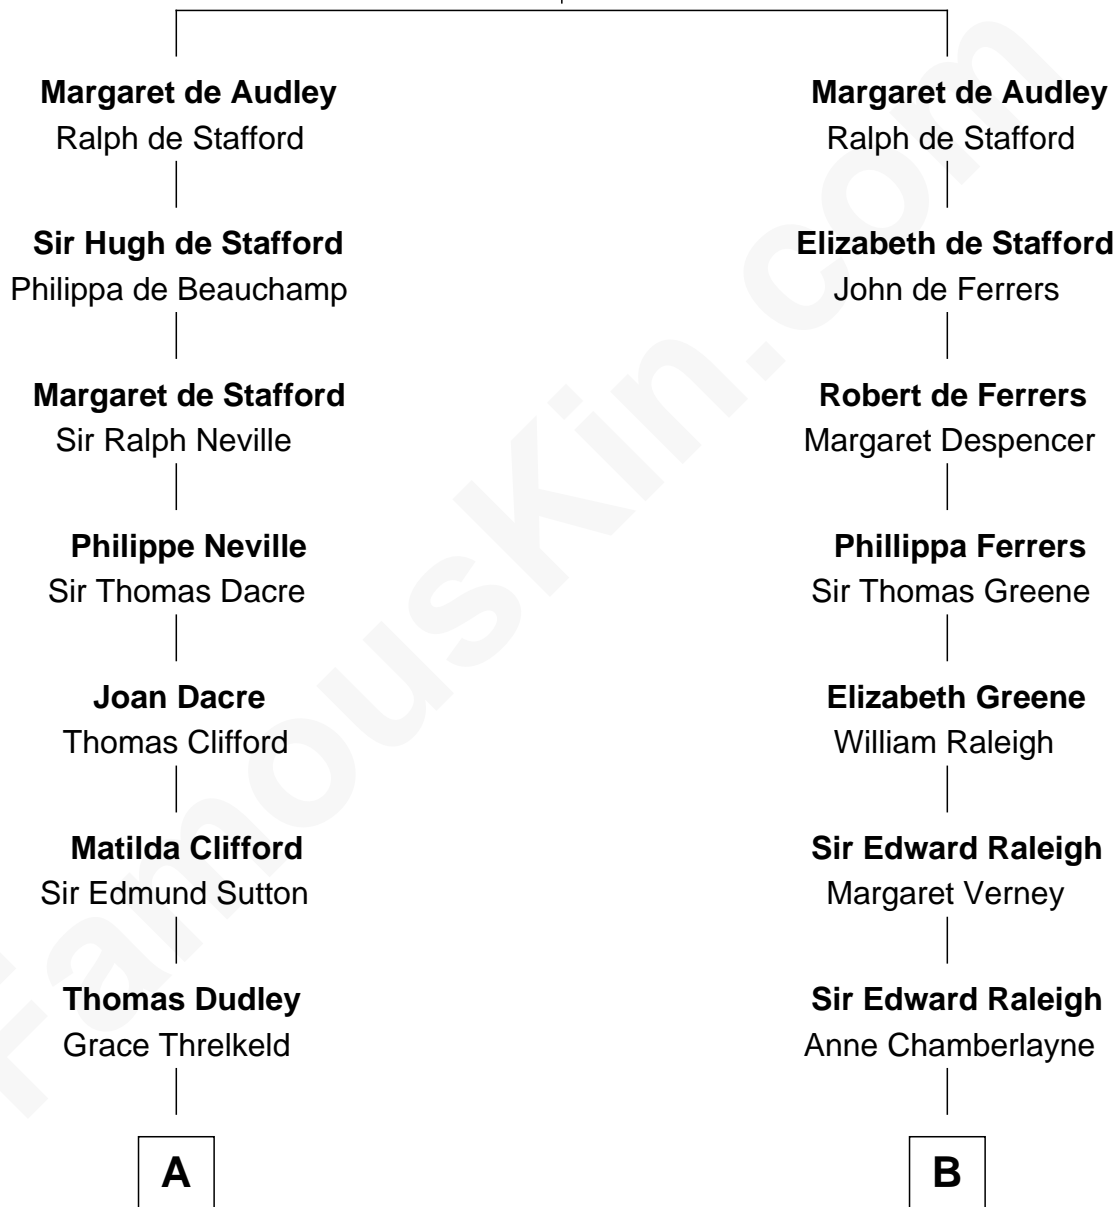

# FamousKin.com Relationship Chart of

**Prince William**

*Prince of Wales*

20th cousin of

**George Romney**

*43rd Governor of Michigan*

**Hugh de Audley**

Margaret de Clare

**C**

**Albert Edward John Spencer**

Cynthia Elinor Beatrix Hamilton

**Edward John Spencer**

Frances Ruth Burke Roche

**Princess Diana Frances Spencer**

Charles III, King of the United Kingdom

**Prince William**

*Prince of Wales*

**D**

**Parley Parker Pratt**

Mary Woods

**Helaman Pratt**

Anna Johanna Dorothy Wilcken

**Anna Amelia Pratt**

Gaskell Samuel Romney

**George Romney**

*43rd Governor of Michigan*