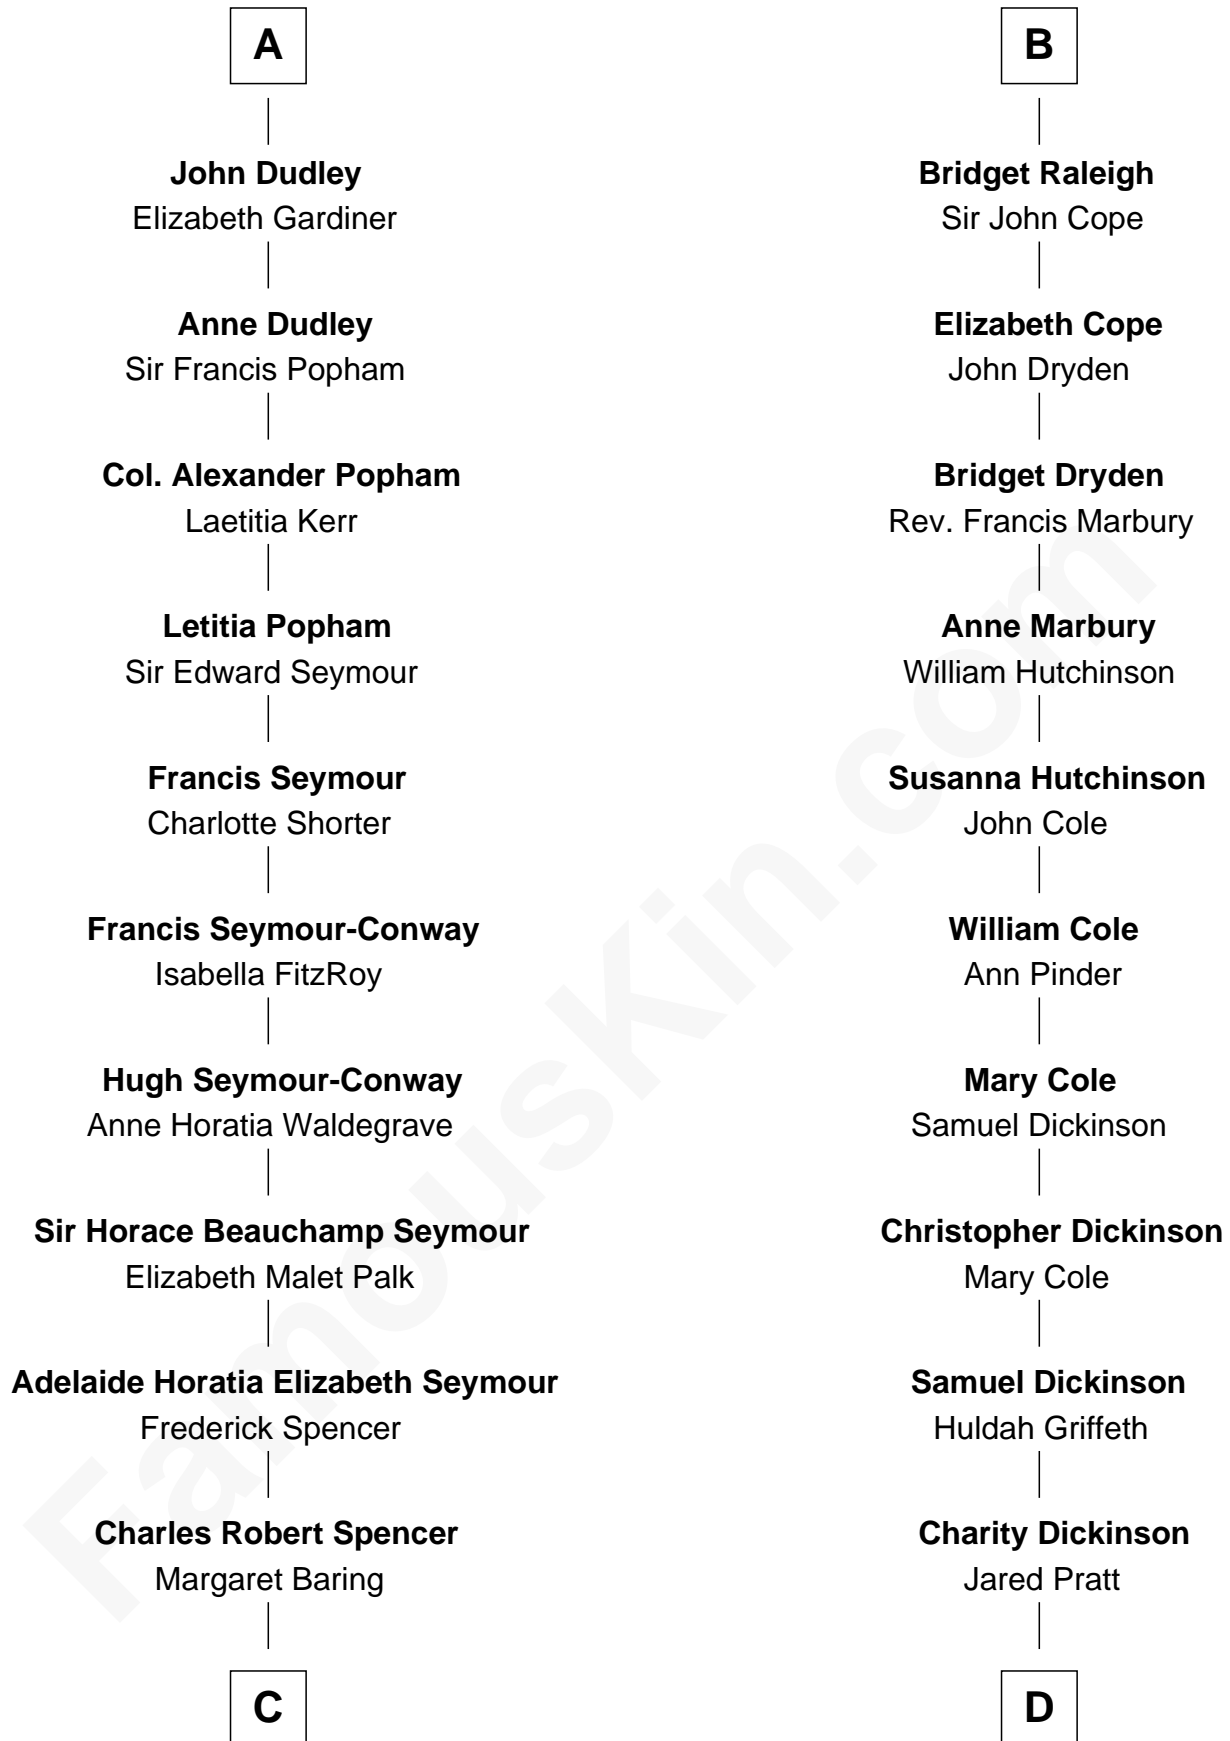

# FamousKin.com Relationship Chart of

**Prince William**

*Prince of Wales*

20th cousin of

**George Romney**

*43rd Governor of Michigan*

**Hugh de Audley**

Margaret de Clare

**C**

**Albert Edward John Spencer**

Cynthia Elinor Beatrix Hamilton

**Edward John Spencer**

Frances Ruth Burke Roche

**Princess Diana Frances Spencer**

Charles III, King of the United Kingdom

**Prince William**

*Prince of Wales*

**D**

**Parley Parker Pratt**

Mary Woods

**Helaman Pratt**

Anna Johanna Dorothy Wilcken

**Anna Amelia Pratt**

Gaskell Samuel Romney