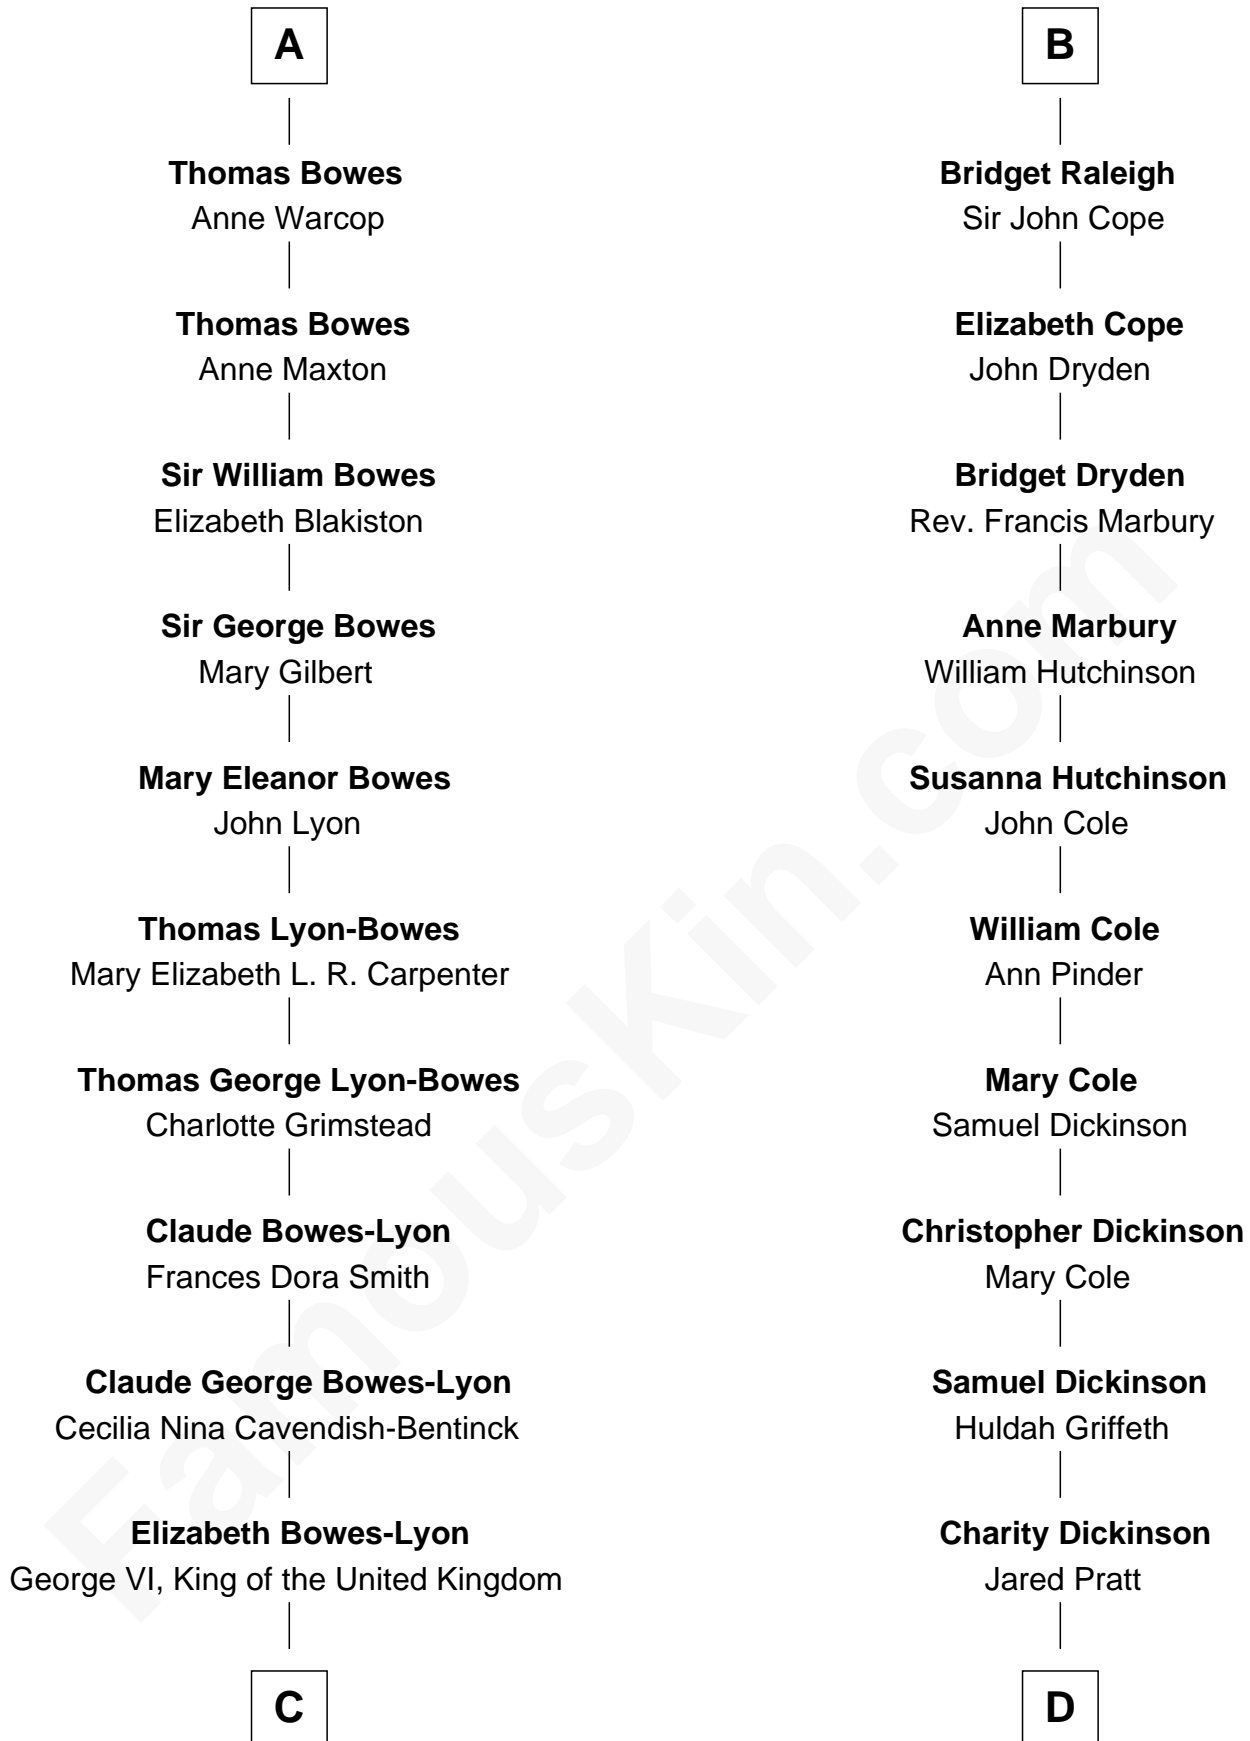

FamousKin.com Relationship Chart of

Prince William

Prince of Wales

19th cousin 1 time removed of

George Romney

43rd Governor of Michigan

Edmund Fitzalan

Alice de Warenne

C

Elizabeth II, Queen of the United Kingdom

Prince Philip of Edinburgh

Charles III, King of the United Kingdom

Princess Diana Frances Spencer

Prince William

Prince of Wales

D

Parley Parker Pratt

Mary Woods

Helaman Pratt

Anna Johanna Dorothy Wilcken

Anna Amelia Pratt

Gaskell Samuel Romney

George Romney

43rd Governor of Michigan