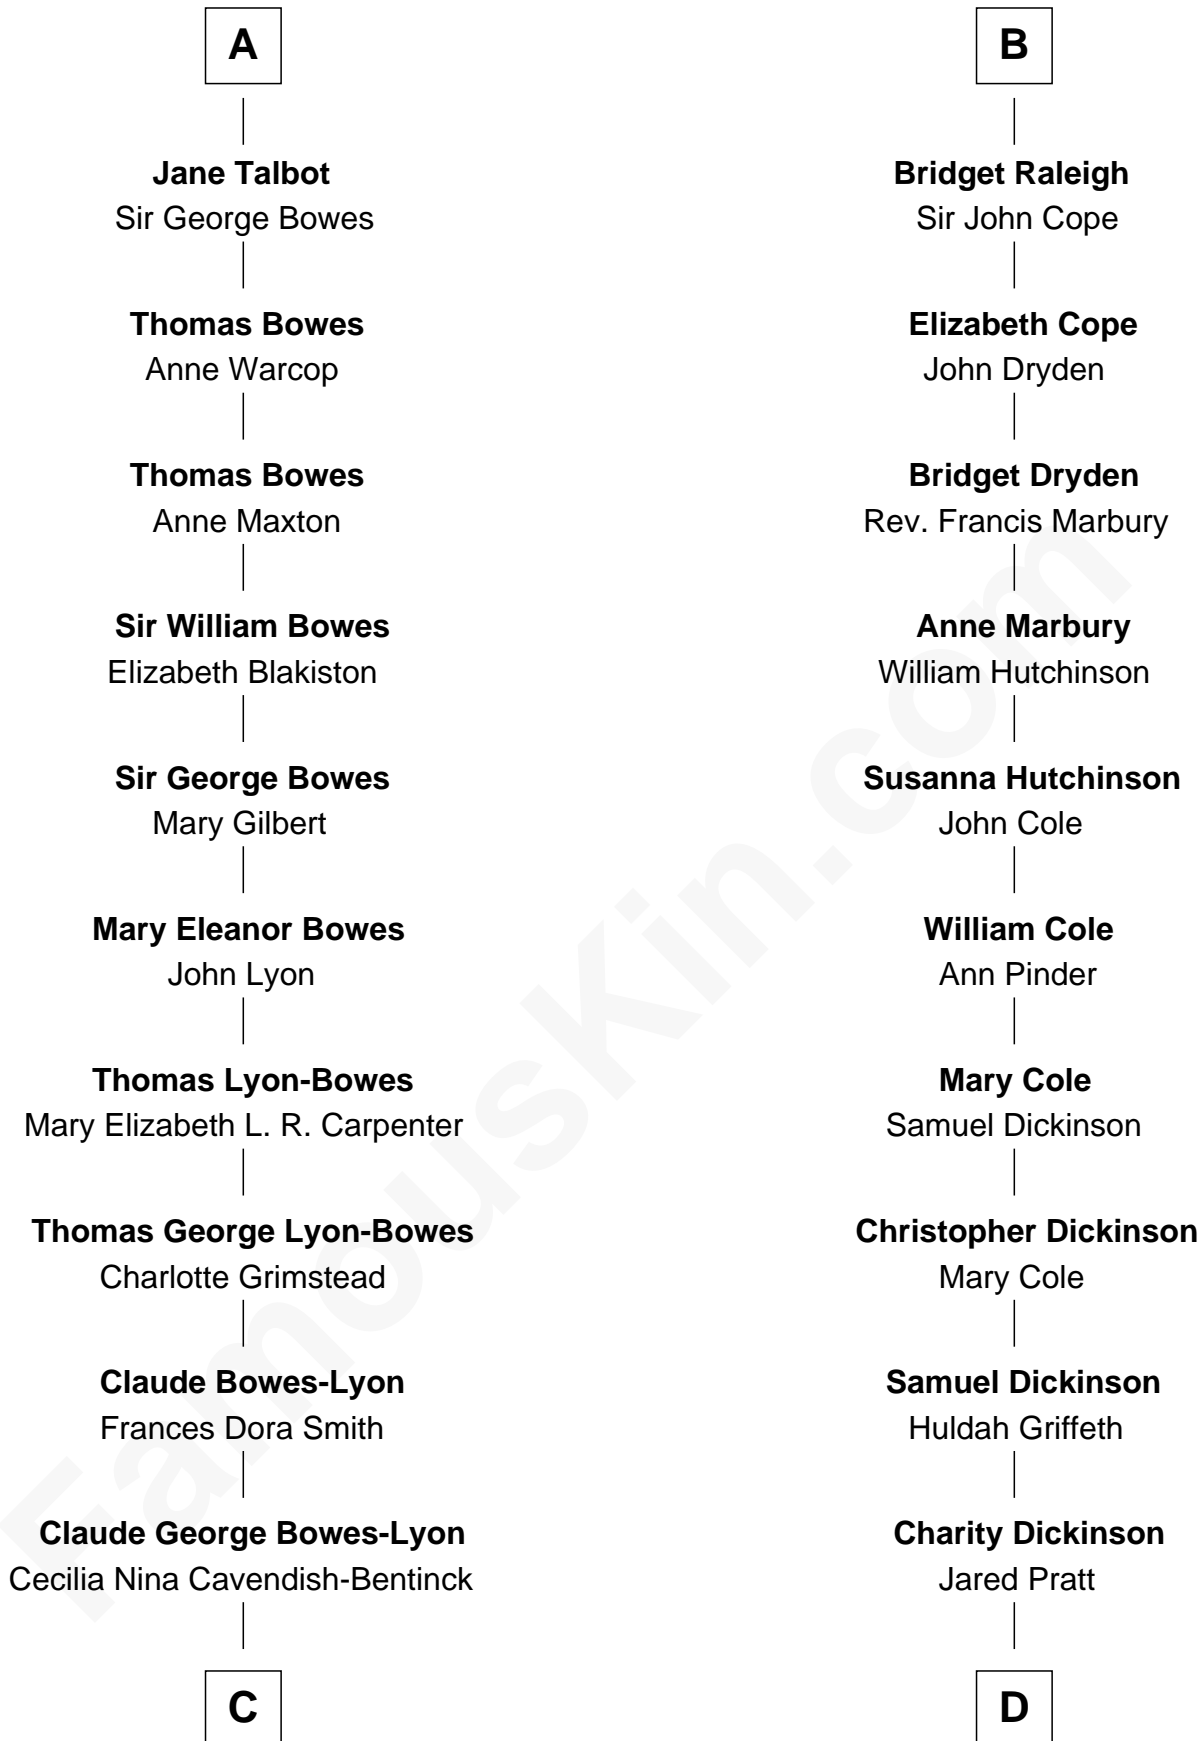

FamousKin.com Relationship Chart of

Prince William

Prince of Wales

20th cousin of

George Romney

43rd Governor of Michigan

Sir James le Boteler

Eleanor de Bohun

William Raleigh

Sir Edward Raleigh

Margaret Verney

Sir Edward Raleigh

Anne Chamberlayne

B

C

Elizabeth Bowes-Lyon

George VI, King of the United Kingdom

Elizabeth II, Queen of the United Kingdom

Prince Philip of Edinburgh

Charles III, King of the United Kingdom

Princess Diana Frances Spencer

Prince William

Prince of Wales