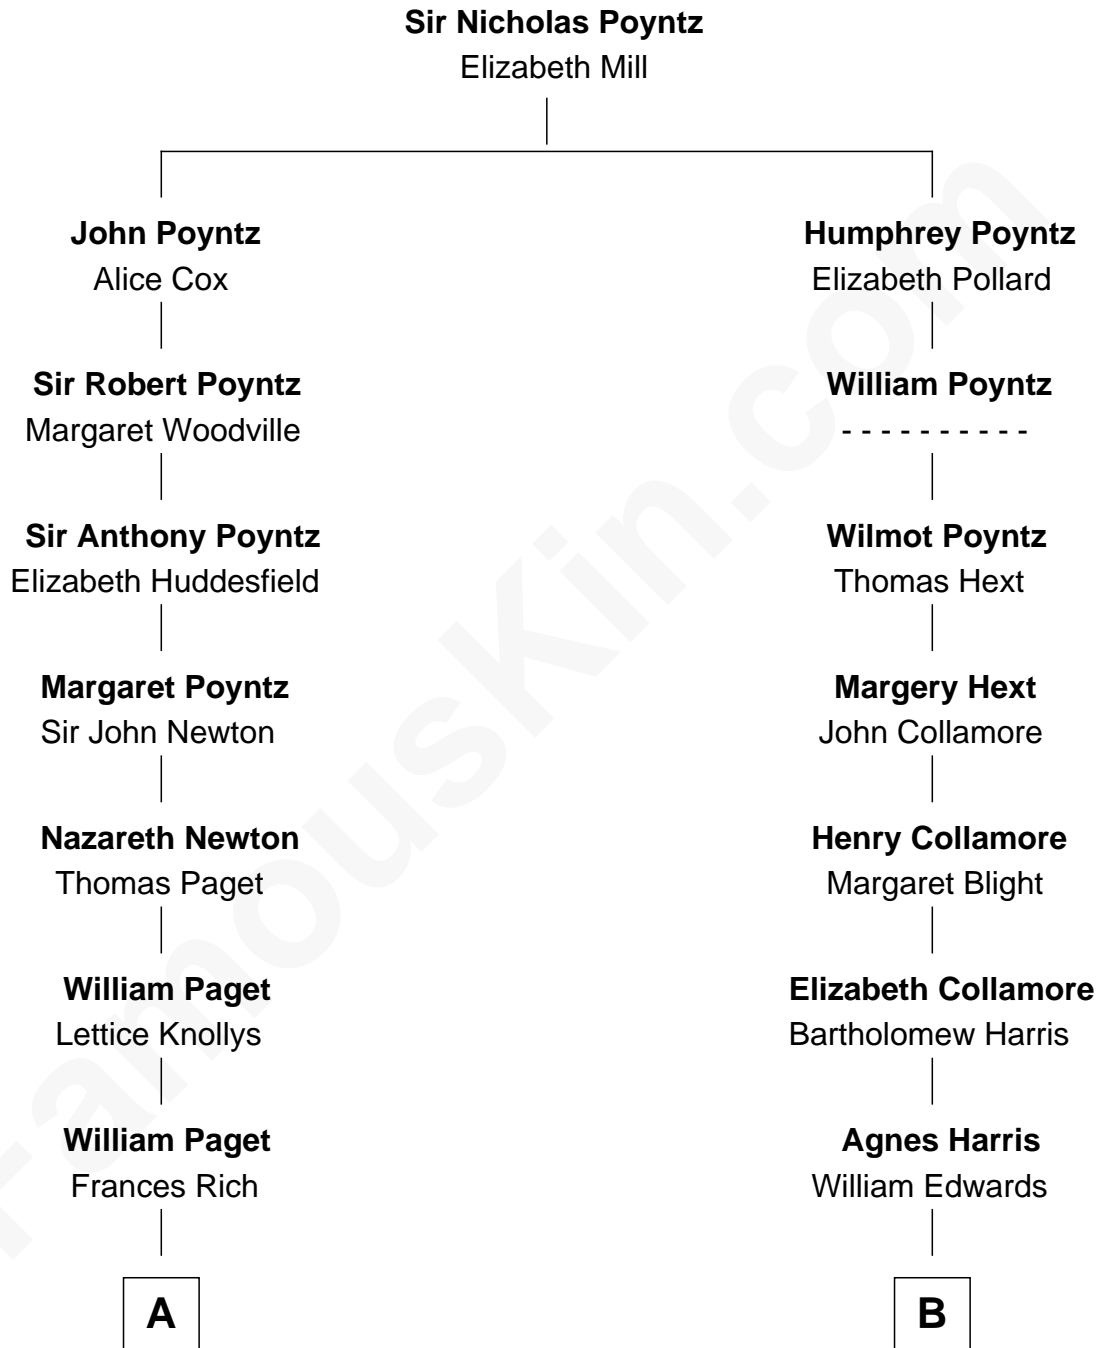

FamousKin.com

Relationship Chart of

Prince William

Prince of Wales

11th cousin 7 times removed of

Aaron Burr
Killed Alexander Hamilton

C

Princess Diana Frances Spencer
Charles III, King of the United Kingdom

Prince William
Prince of Wales

FamousKin.com

William photo by [InSapphoWeTrust](#) (CC BY-SA 2.0)