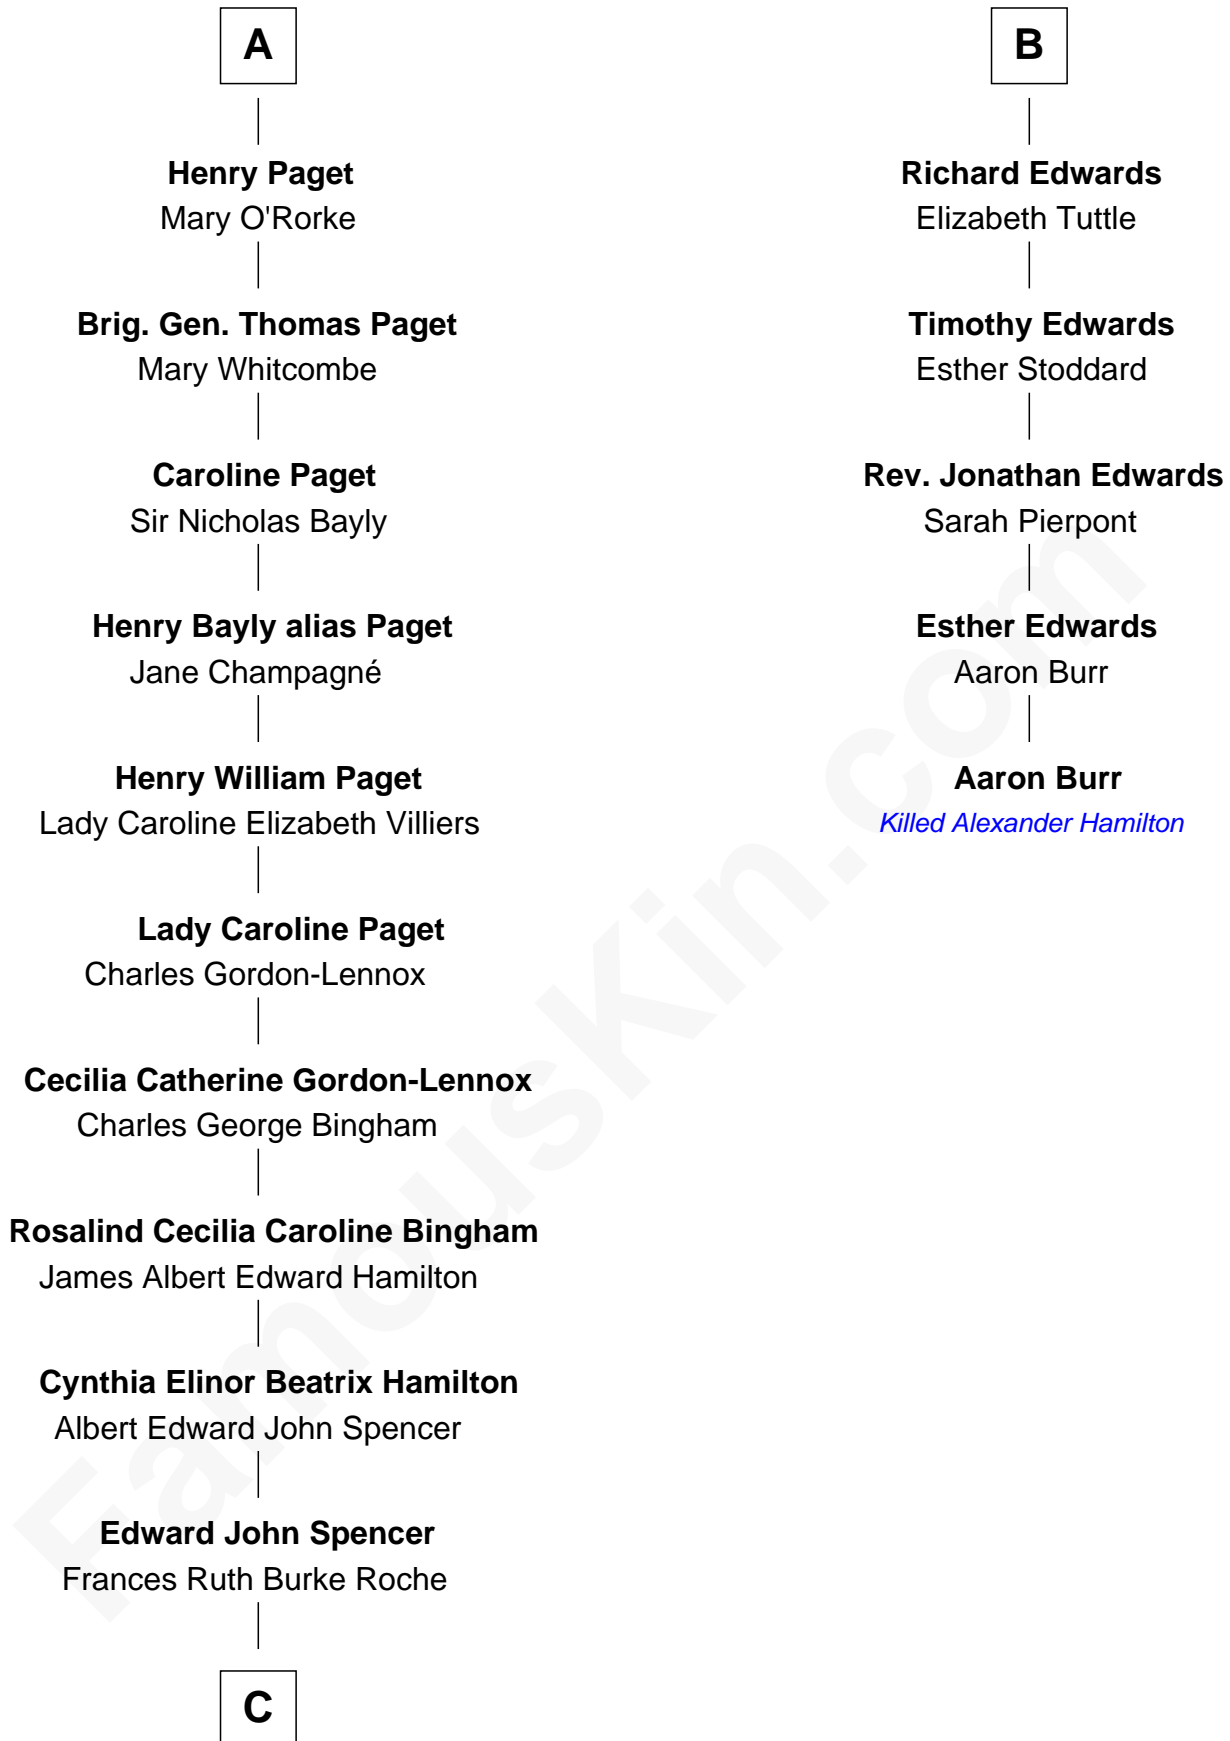

FamousKin.com

Relationship Chart of

Prince William

Prince of Wales

11th cousin 7 times removed of

Aaron Burr
Killed Alexander Hamilton

C

Princess Diana Frances Spencer
Charles III, King of the United Kingdom

Prince William
Prince of Wales

FamousKin.com

William photo by [InSapphoWeTrust](#) (CC BY-SA 2.0)