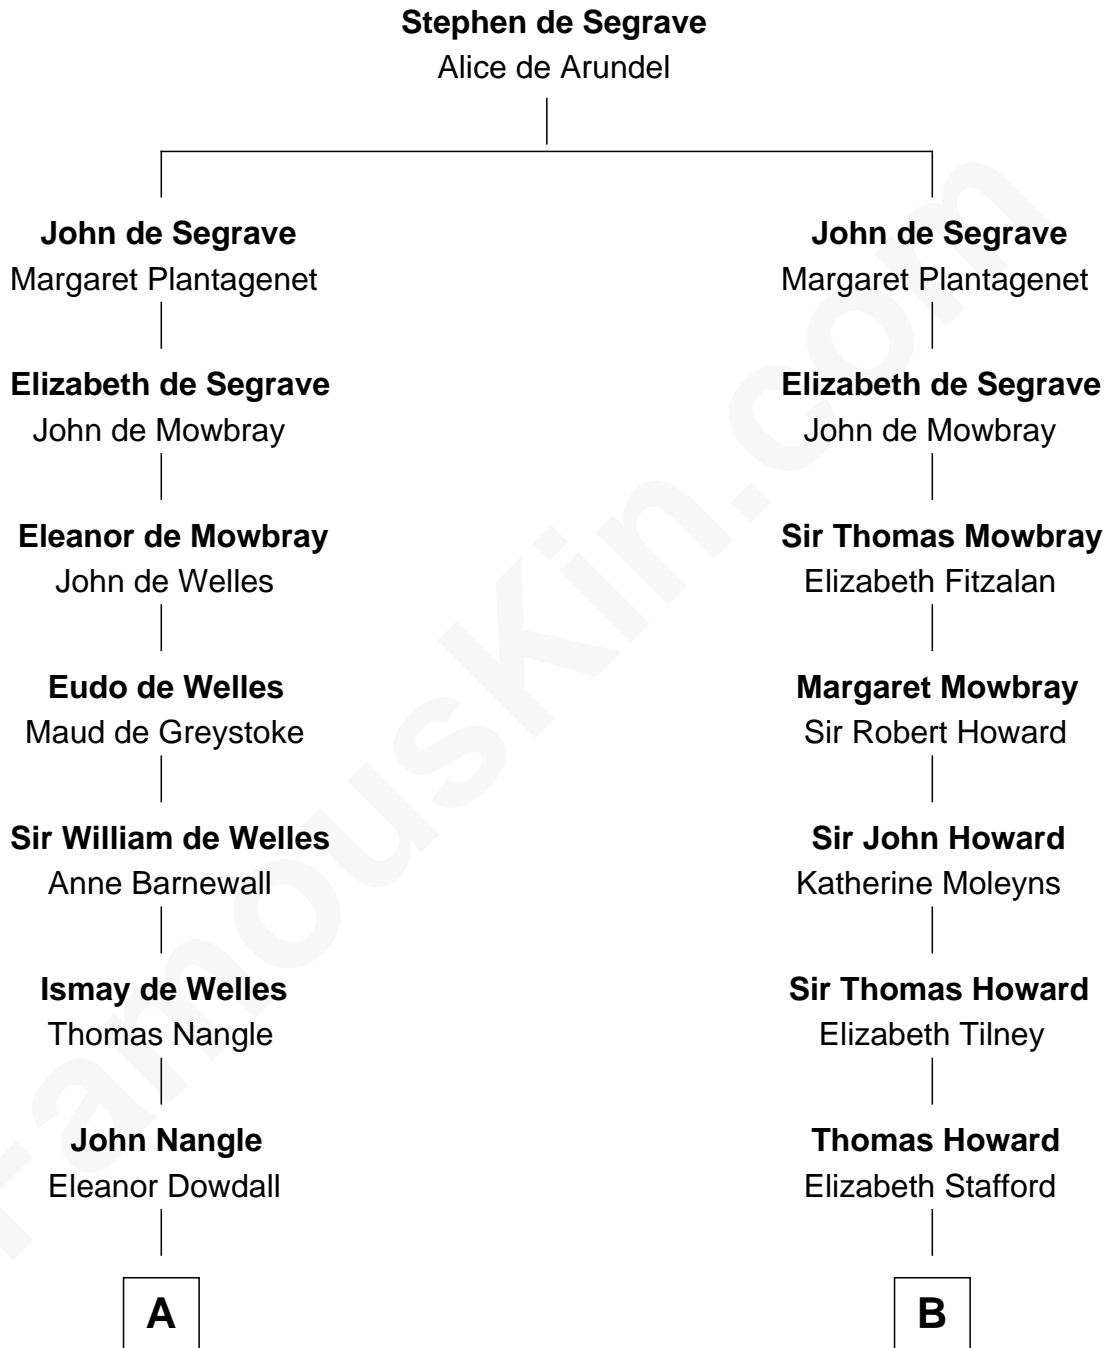

**FamousKin.com**  
**Relationship Chart of**  
**Prince William**  
*Prince of Wales*

17th cousin 4 times removed of

**Francis Scott Key**  
*Author of "The Star Spangled Banner"*

**C**

**Cecilia Nina Cavendish-Bentinck**

Claude George Bowes-Lyon

**Elizabeth Bowes-Lyon**

George VI, King of the United Kingdom

**Elizabeth II, Queen of the United Kingdom**

Prince Philip of Edinburgh

**Charles III, King of the United Kingdom**

Princess Diana Frances Spencer

**Prince William**

*Prince of Wales*