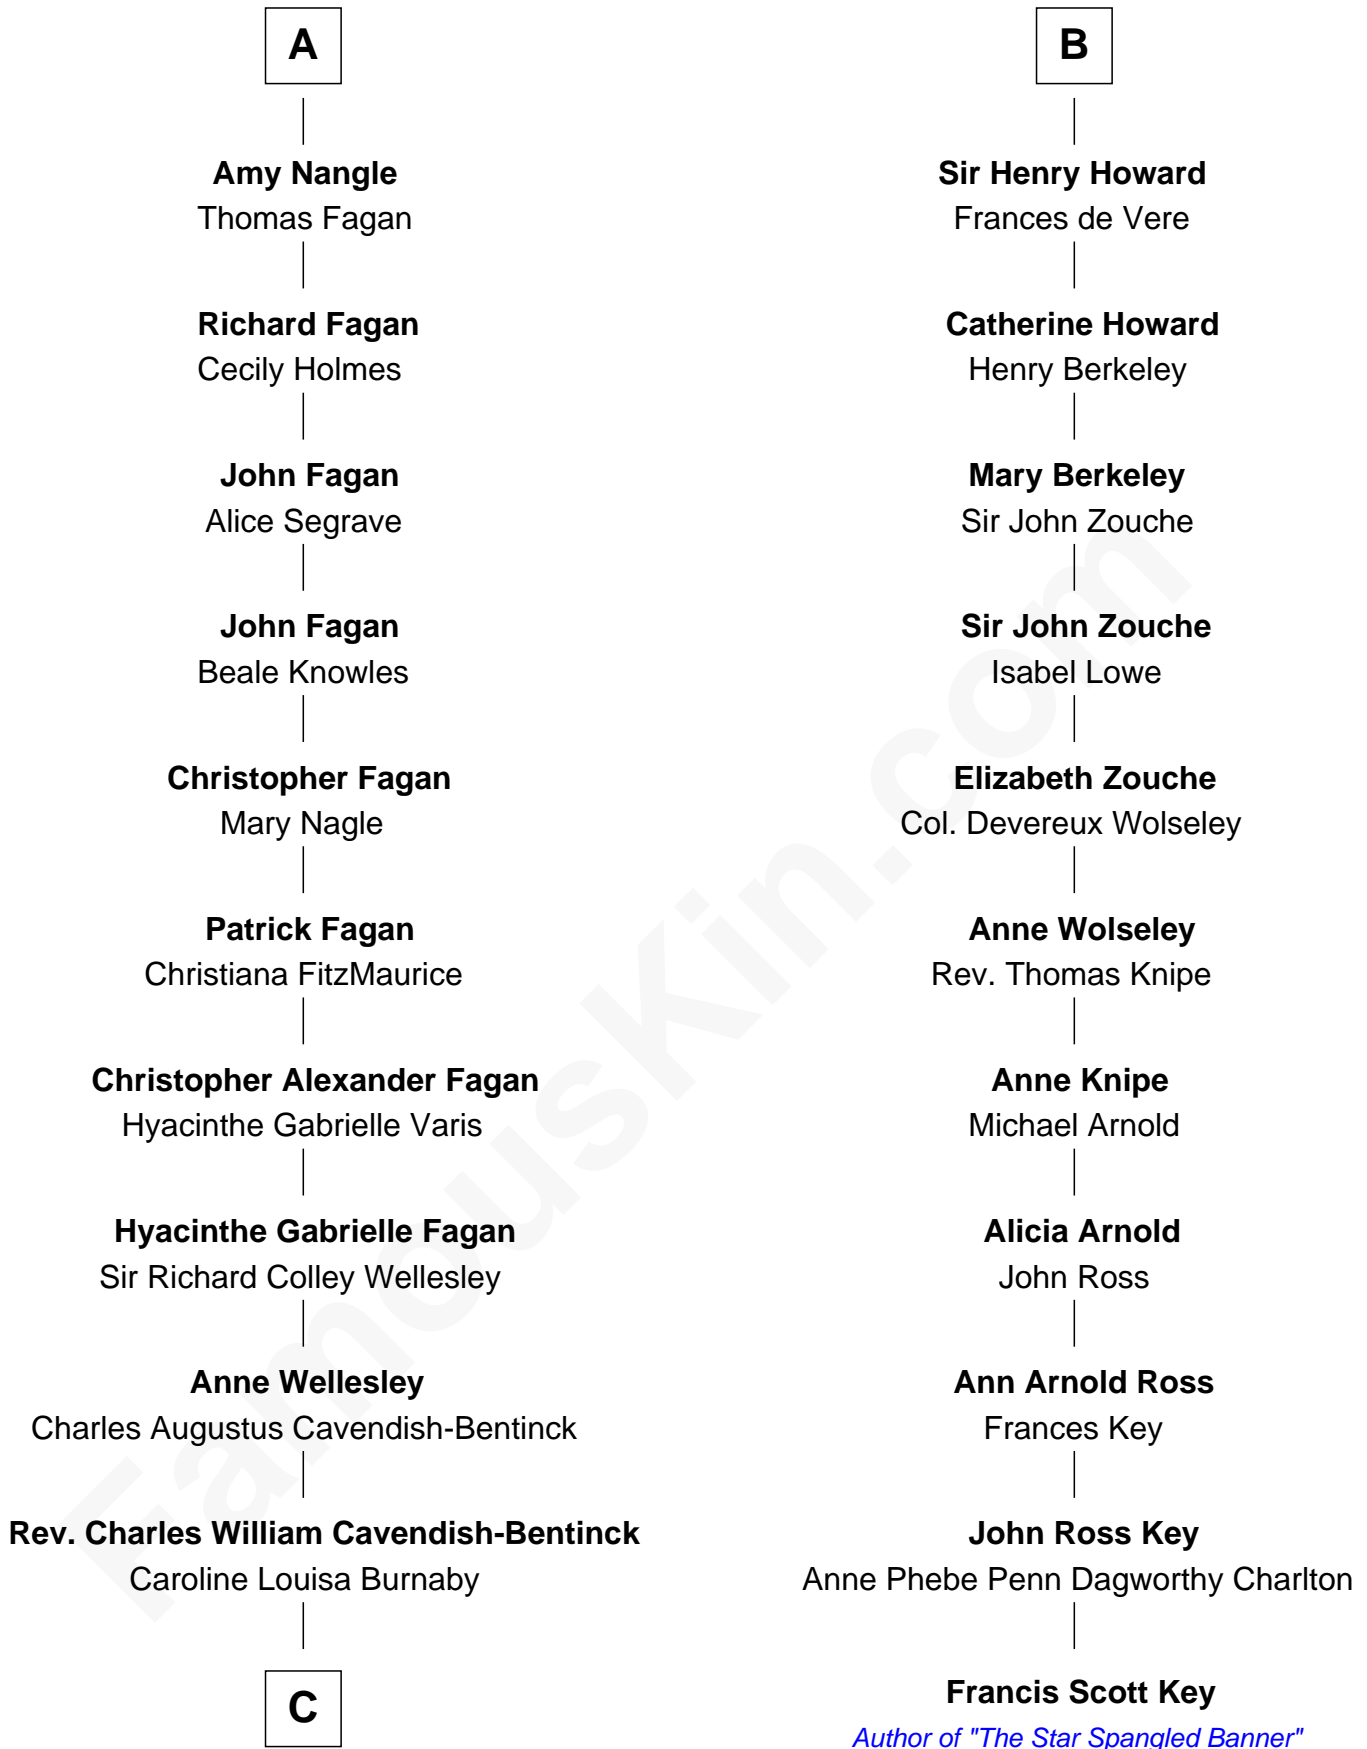

**FamousKin.com**  
**Relationship Chart of**  
**Prince William**  
*Prince of Wales*

17th cousin 4 times removed of

**Francis Scott Key**  
*Author of "The Star Spangled Banner"*

**C**

**Cecilia Nina Cavendish-Bentinck**

Claude George Bowes-Lyon

**Elizabeth Bowes-Lyon**

George VI, King of the United Kingdom

**Elizabeth II, Queen of the United Kingdom**

Prince Philip of Edinburgh

**Charles III, King of the United Kingdom**

Princess Diana Frances Spencer

**Prince William**

*Prince of Wales*