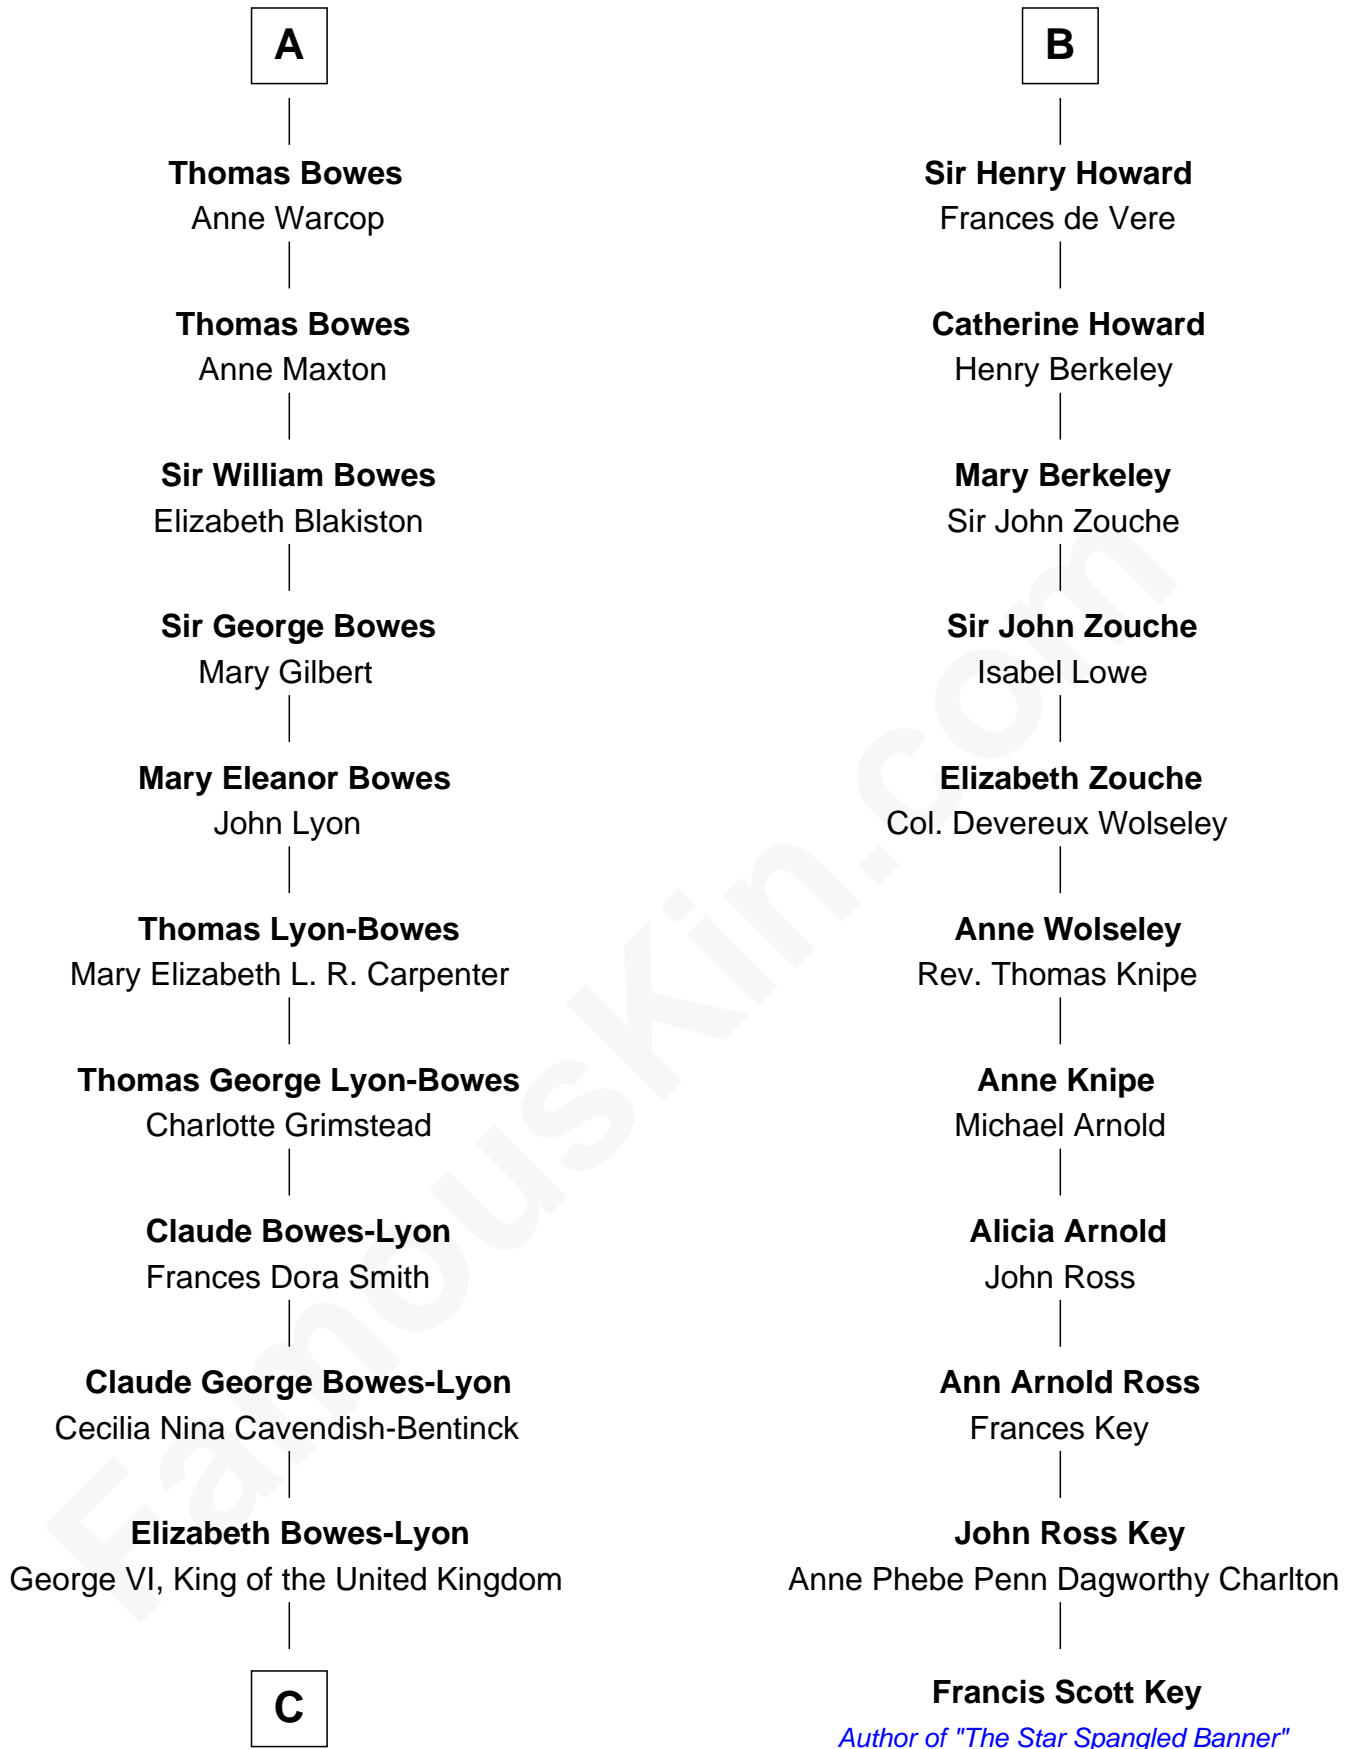

### Prince William

*Prince of Wales*

17th cousin 2 times removed of

**Francis Scott Key**  
*Author of "The Star Spangled Banner"*

**C**

**Elizabeth II, Queen of the United Kingdom**

Prince Philip of Edinburgh

**Charles III, King of the United Kingdom**

Princess Diana Frances Spencer

**Prince William**

*Prince of Wales*

FamousKin.com