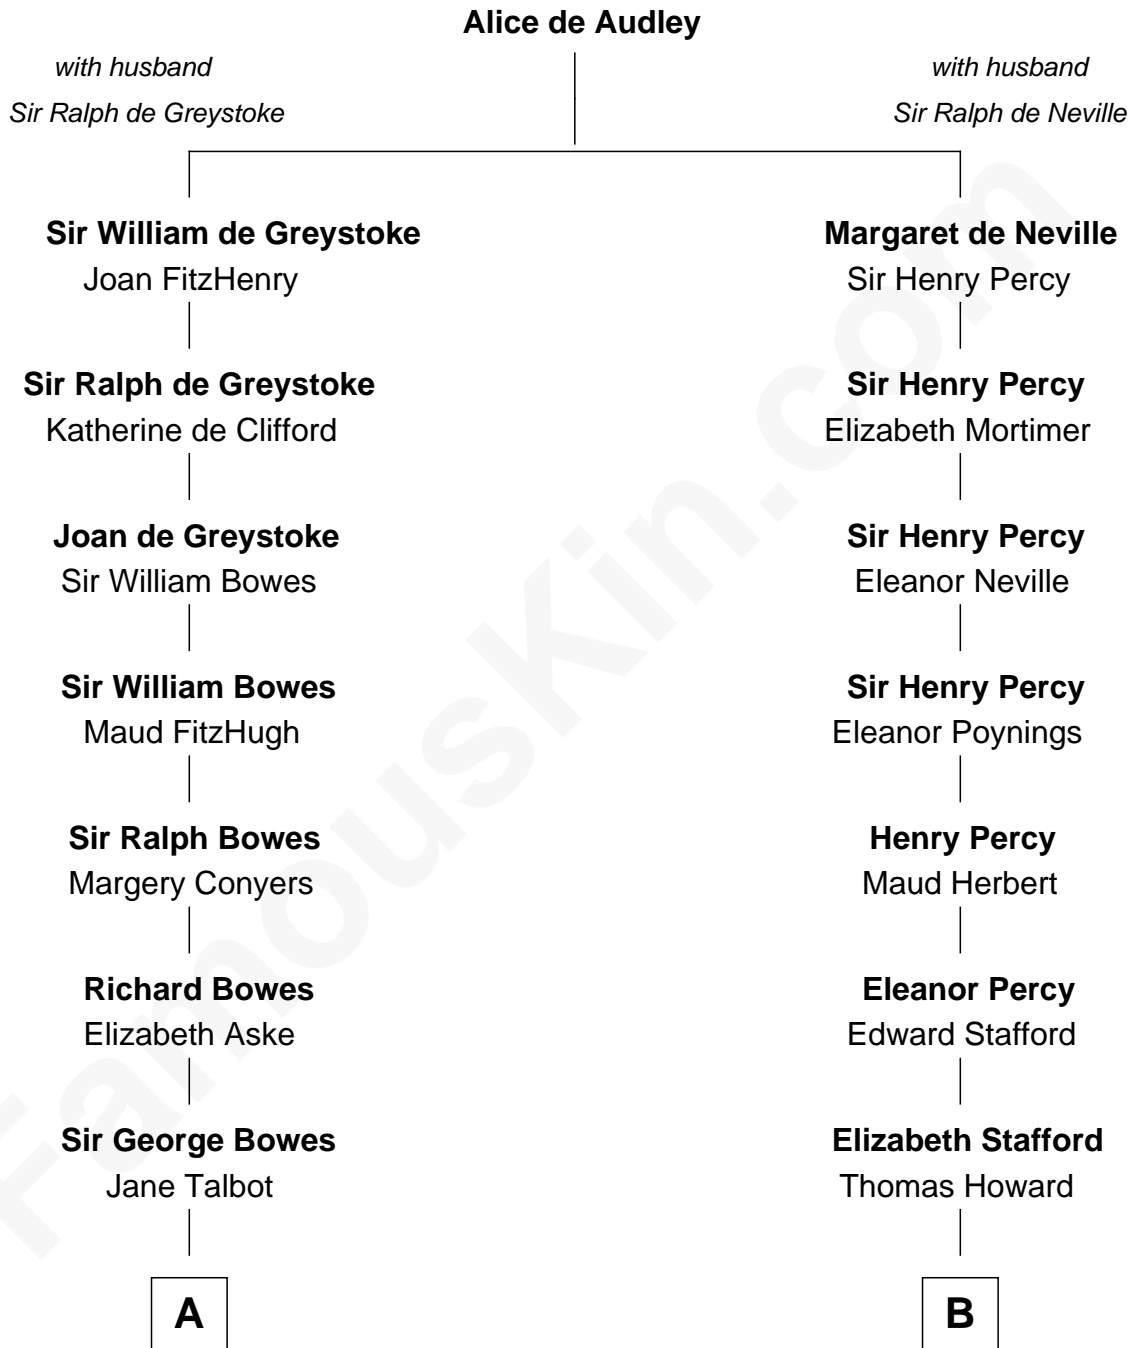

## Relationship Chart of

### Prince William

*Prince of Wales*

17th cousin 2 times removed of

**Francis Scott Key**  
*Author of "The Star Spangled Banner"*

**C**

**Elizabeth II, Queen of the United Kingdom**

Prince Philip of Edinburgh

**Charles III, King of the United Kingdom**

Princess Diana Frances Spencer

**Prince William**

*Prince of Wales*

FamousKin.com