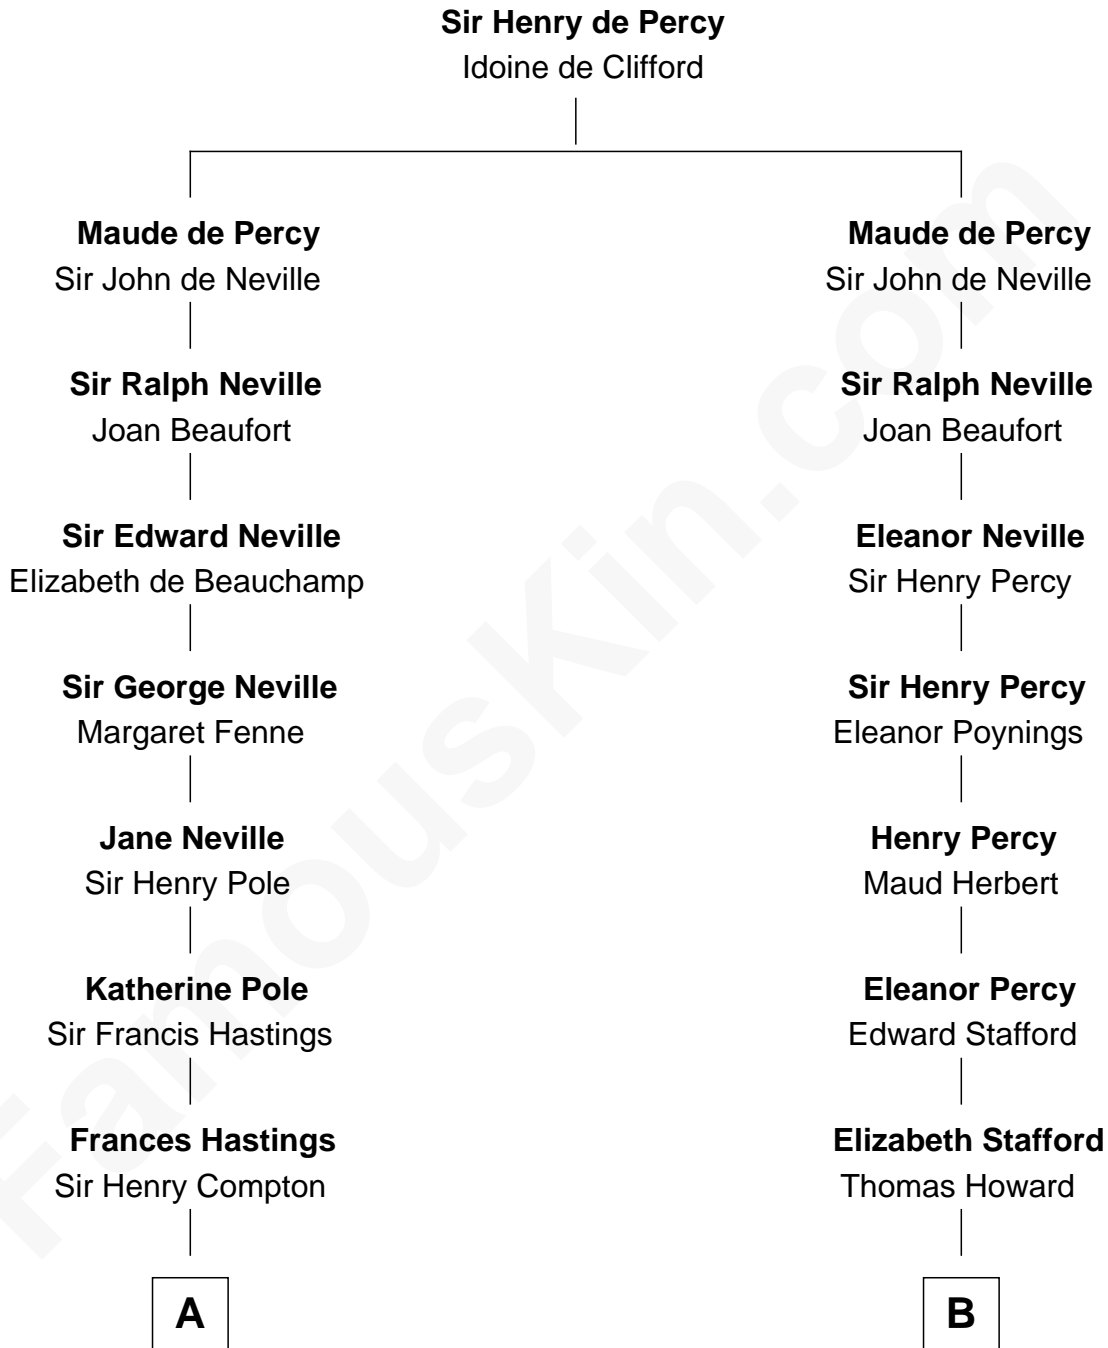

**FamousKin.com**  
**Relationship Chart of**  
**Prince William**  
*Prince of Wales*

17th cousin 2 times removed of

**Francis Scott Key**  
*Author of "The Star Spangled Banner"*

**C**

**Edward John Spencer**  
Frances Ruth Burke Roche

**Princess Diana Frances Spencer**  
Charles III, King of the United Kingdom

**Prince William**  
*Prince of Wales*

FamousKin.com