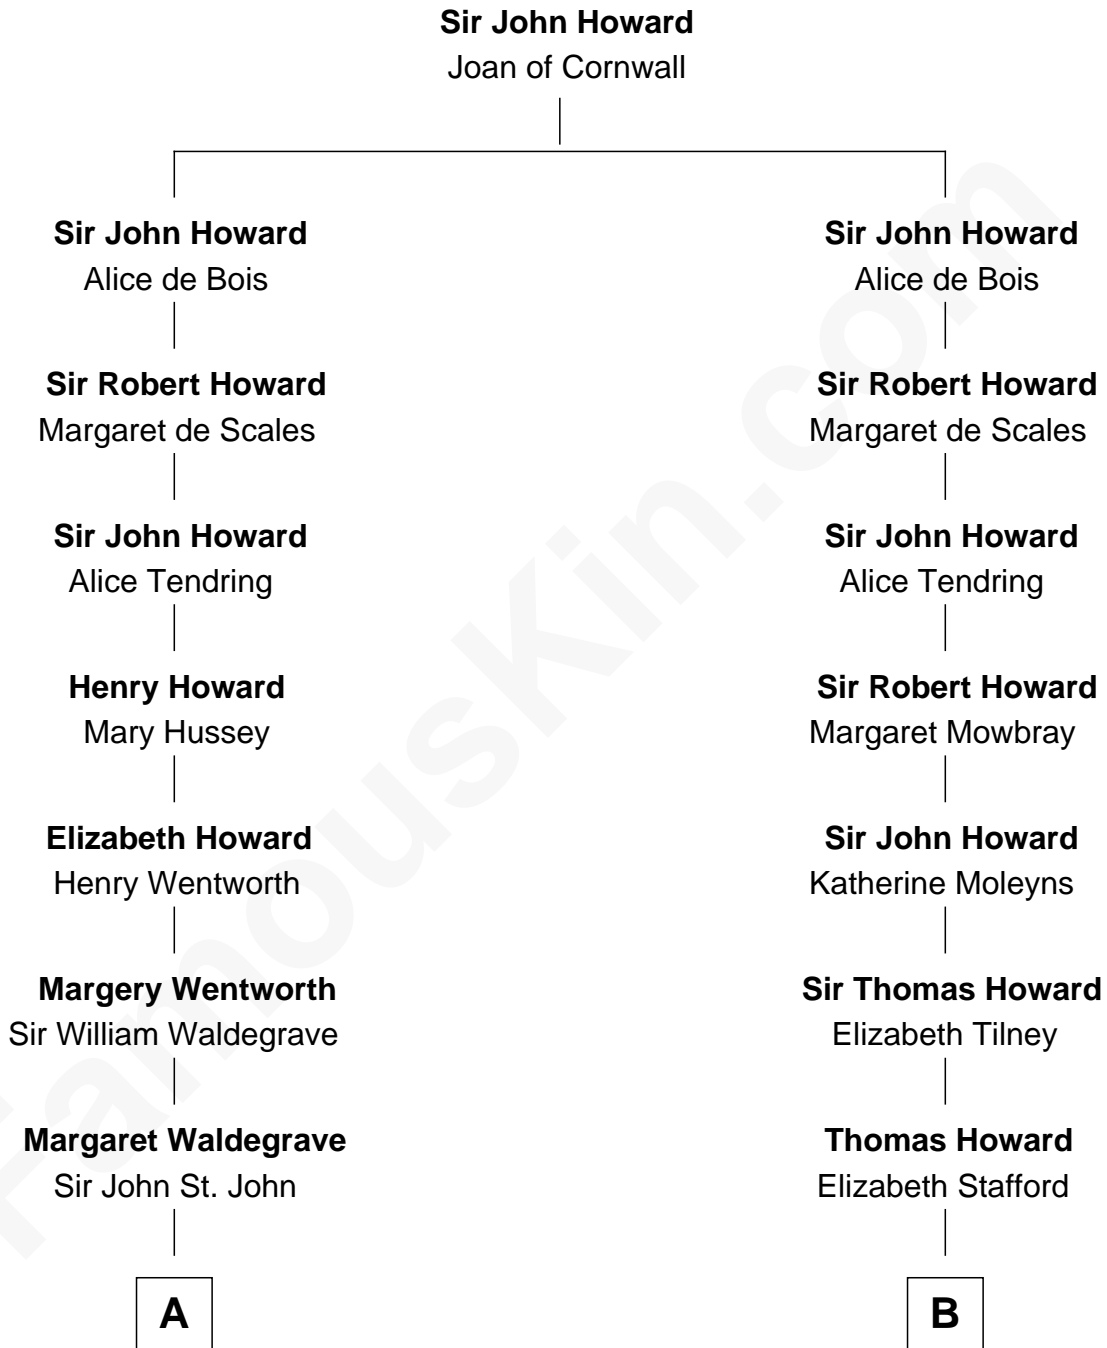

FamousKin.com
Relationship Chart of
Prince William
Prince of Wales

17th cousin 4 times removed of

Francis Scott Key
Author of "The Star Spangled Banner"

A

Margaret St. John
Sir Francis Russell

William Russell
Elizabeth Long

Francis Russell
Catherine Brydges

Anne Russell
George Digby

Ann Digby
Sir Robert Spencer

Sir Charles Spencer
Anne Churchill

John Spencer
Georgiana Carolina Carteret

John Spencer
Margaret Georgiana Poyntz

George John Spencer
Lavina Bingham