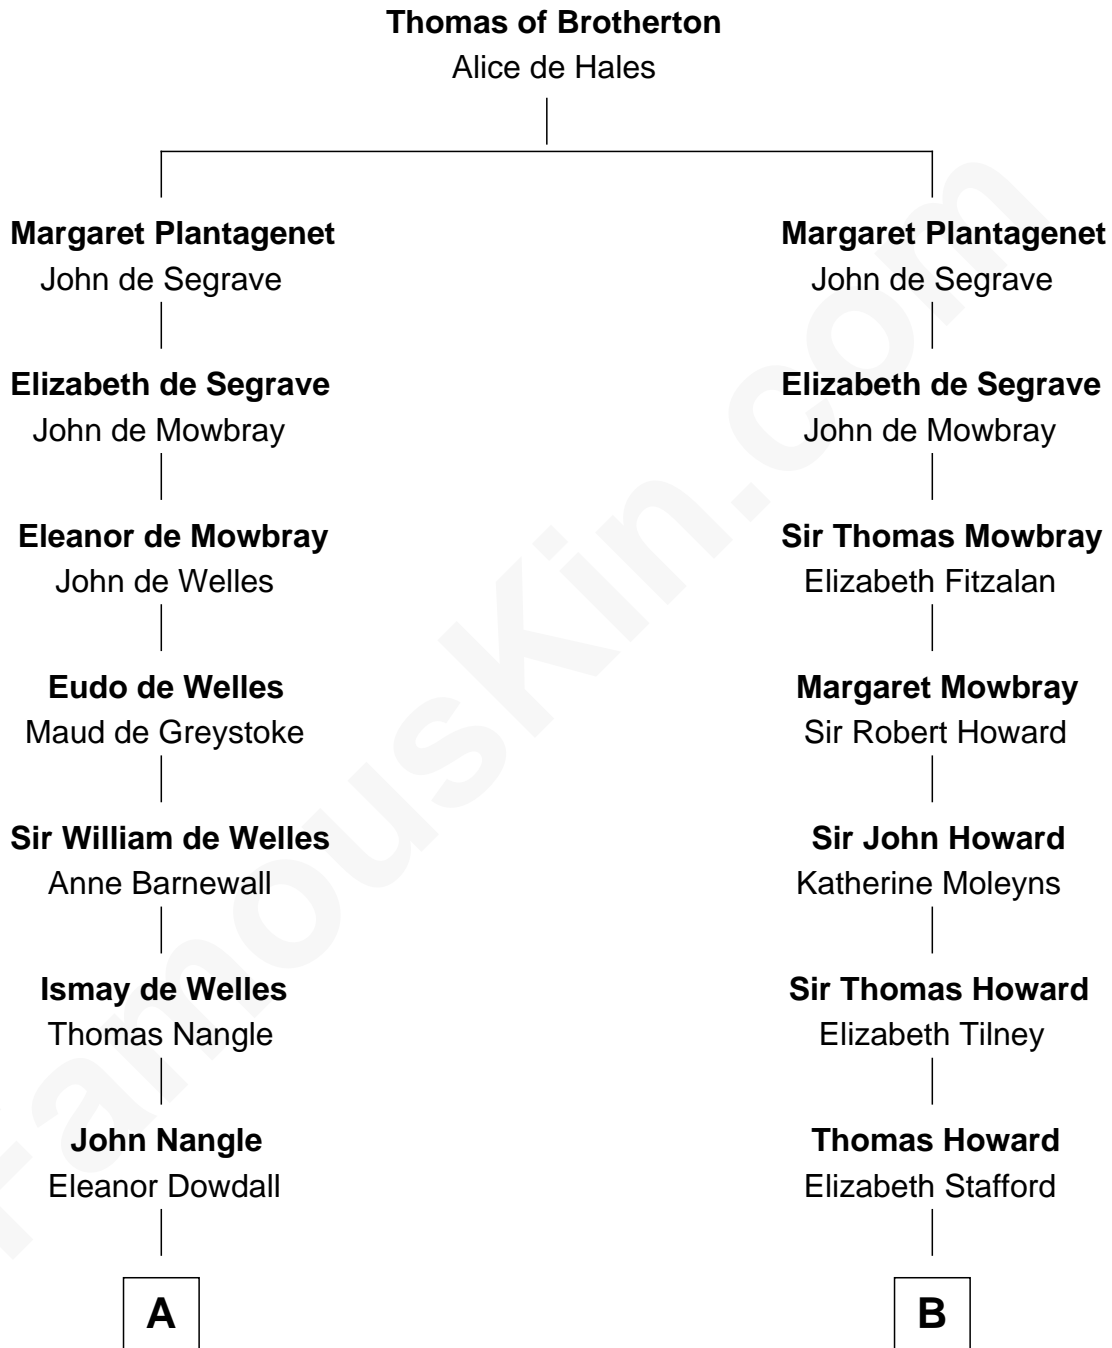

FamousKin.com
Relationship Chart of
Prince William
Prince of Wales

17th cousin 4 times removed of

Francis Scott Key
Author of "The Star Spangled Banner"

A

Amy Nangle
Thomas Fagan

Richard Fagan
Cecily Holmes