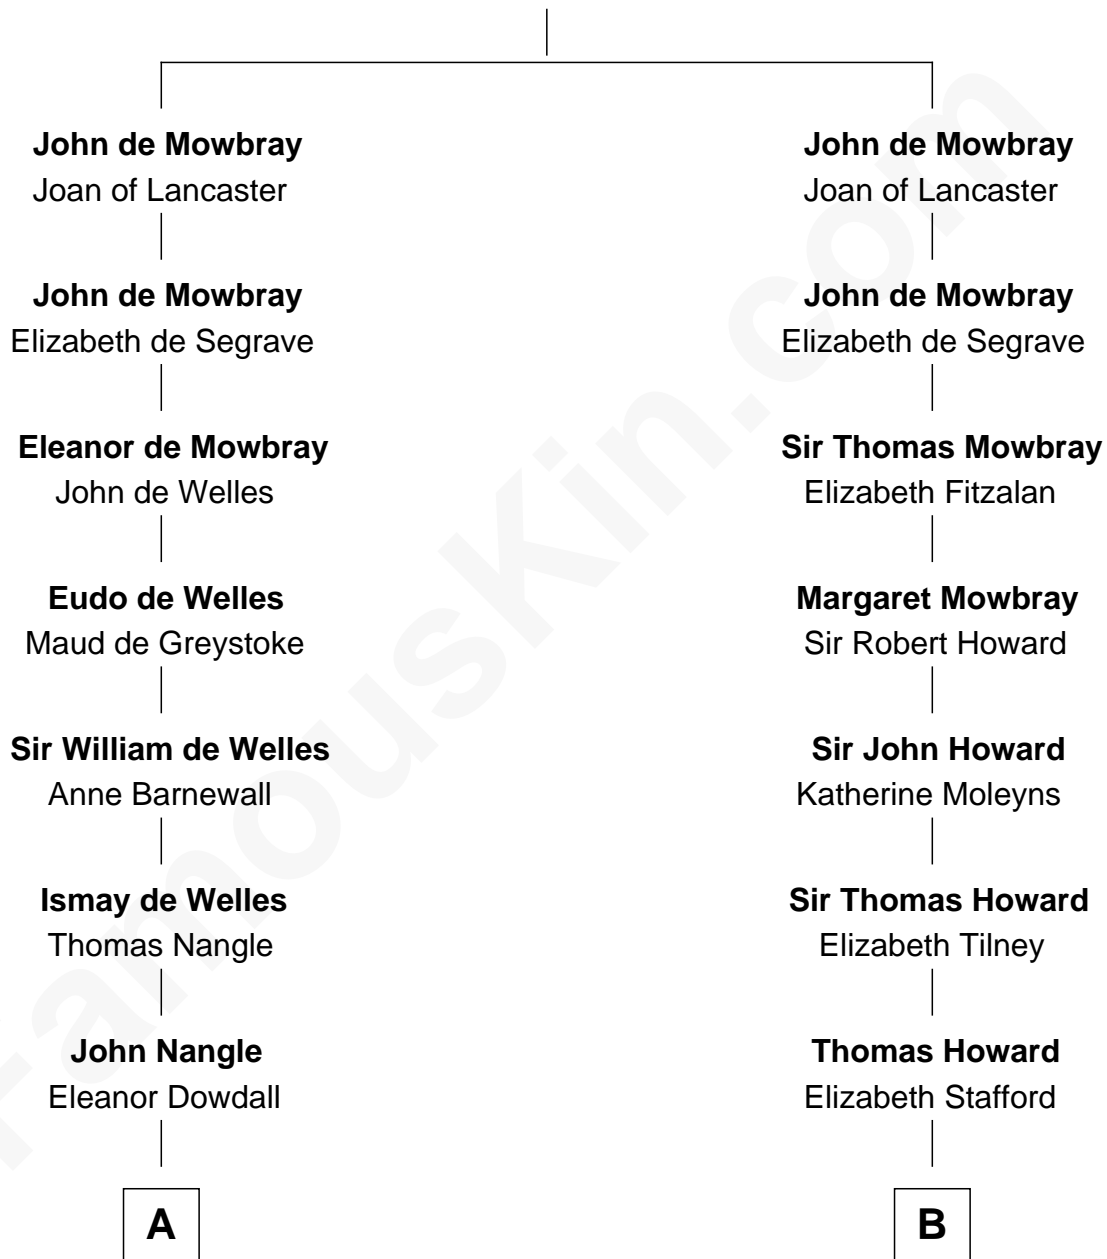

FamousKin.com
Relationship Chart of
Prince William
Prince of Wales

17th cousin 4 times removed of

Francis Scott Key
Author of "The Star Spangled Banner"

Sir John de Mowbray
 Aline de Braiose

C

Cecilia Nina Cavendish-Bentinck

Claude George Bowes-Lyon

Elizabeth Bowes-Lyon

George VI, King of the United Kingdom

Elizabeth II, Queen of the United Kingdom

Prince Philip of Edinburgh

Charles III, King of the United Kingdom

Princess Diana Frances Spencer