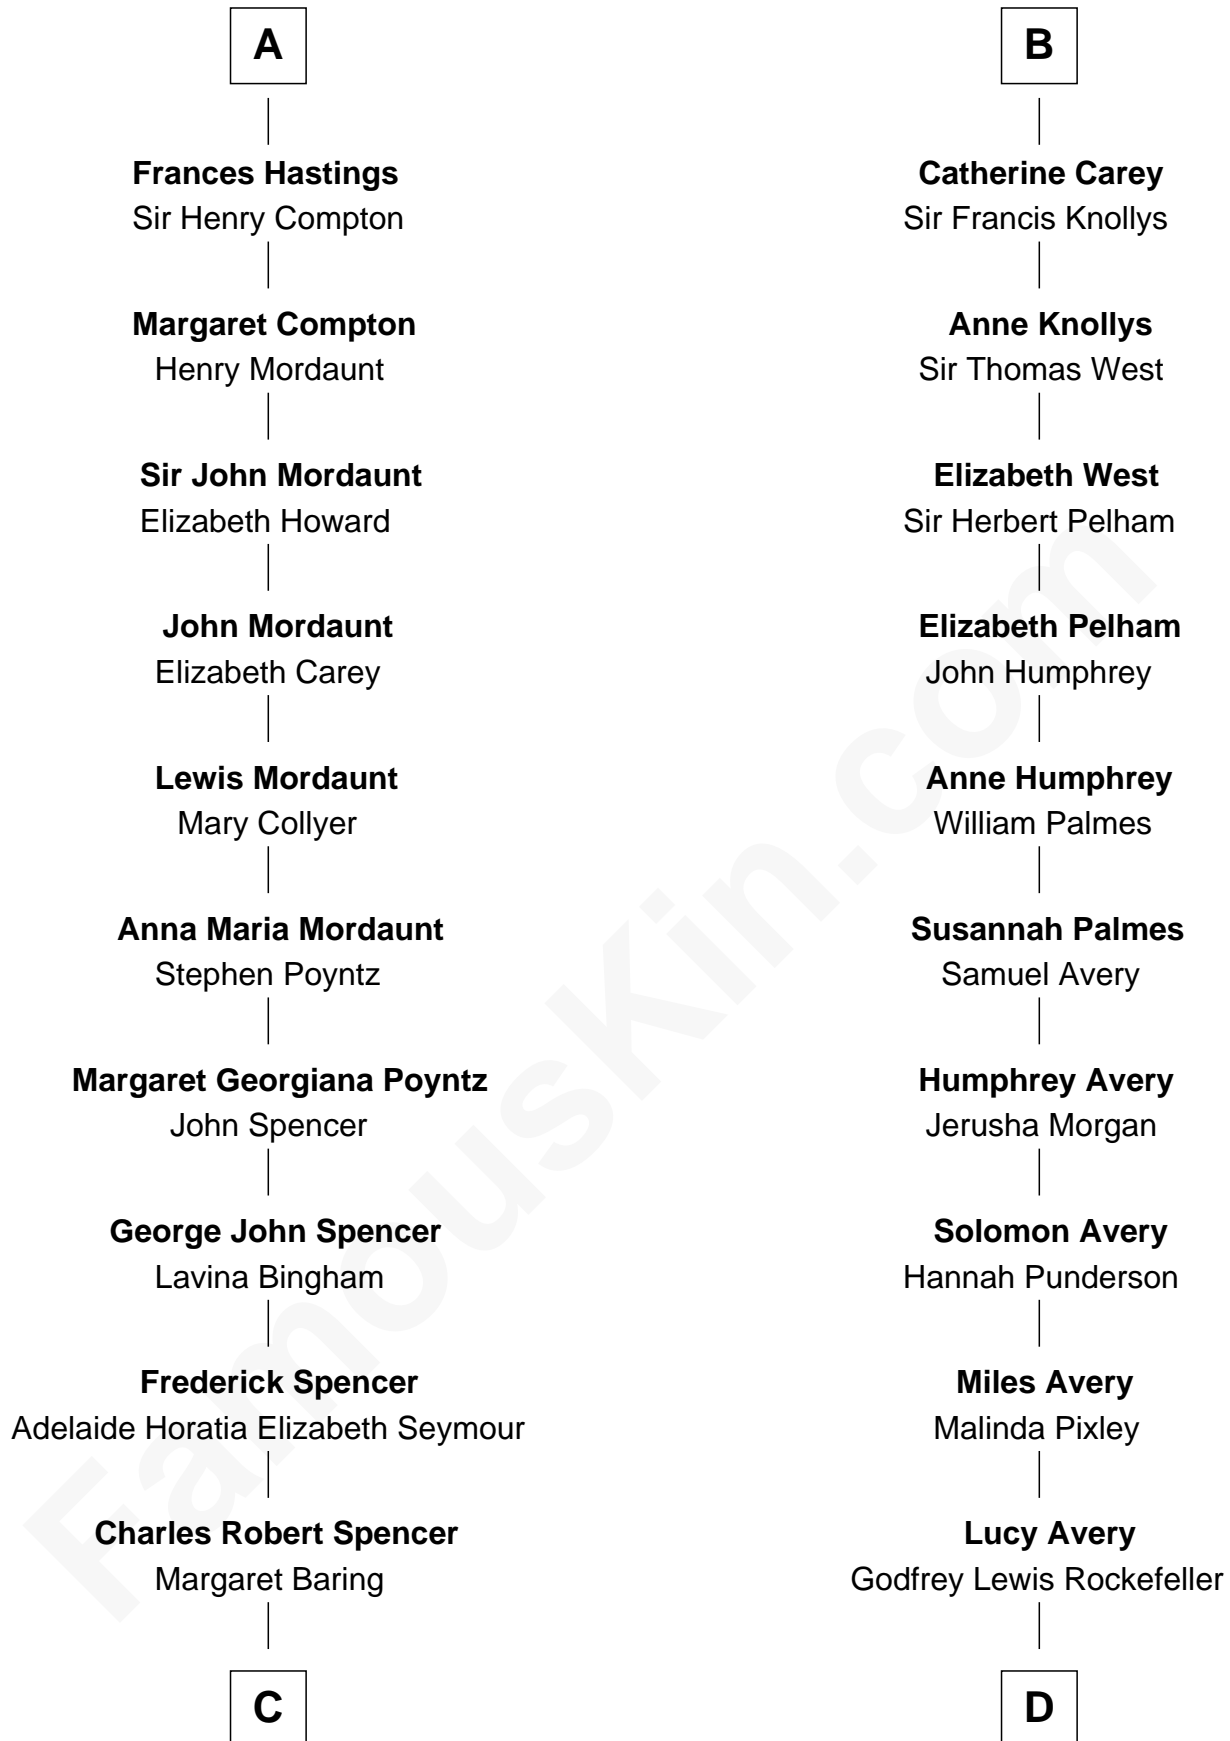

FamousKin.com
Relationship Chart of
Prince William
Prince of Wales

18th cousin 2 times removed of

John D. Rockefeller
Founder of the Standard Oil Company

C

Albert Edward John Spencer
Cynthia Elinor Beatrix Hamilton

Edward John Spencer
Frances Ruth Burke Roche

Princess Diana Frances Spencer
Charles III, King of the United Kingdom

Prince William
Prince of Wales

D

William Avery Rockefeller
Eliza Davison

John D. Rockefeller
Founder of the Standard Oil Company