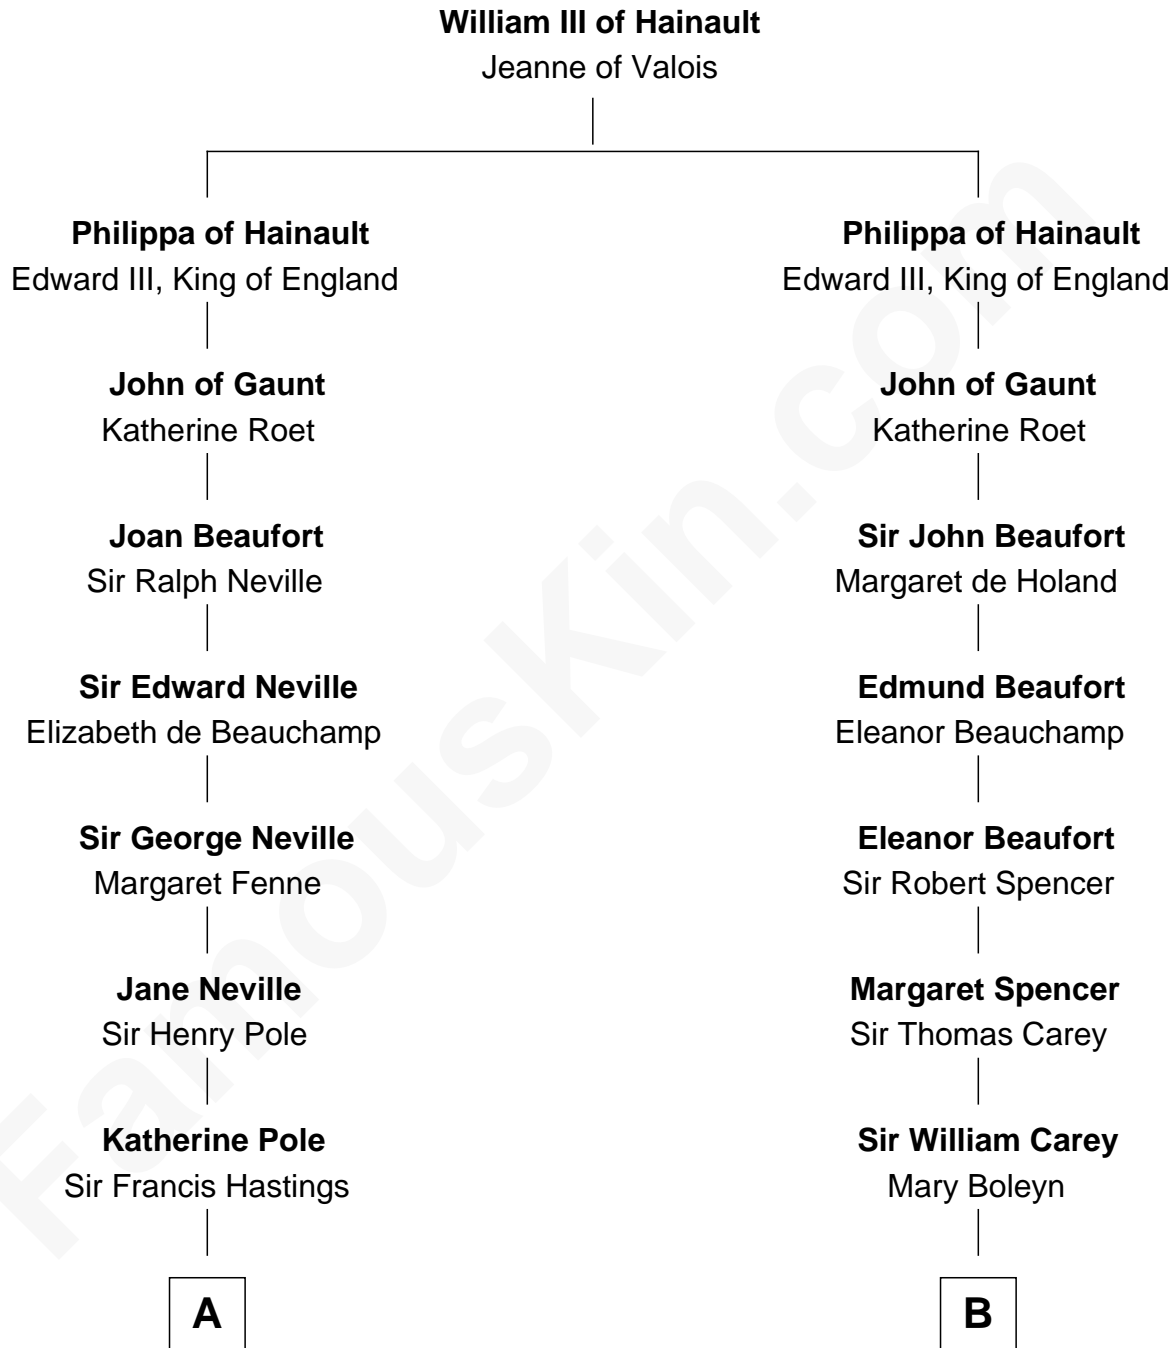

FamousKin.com
Relationship Chart of
Prince William
Prince of Wales

18th cousin 2 times removed of

John D. Rockefeller
Founder of the Standard Oil Company

C

Albert Edward John Spencer
Cynthia Elinor Beatrix Hamilton

Edward John Spencer
Frances Ruth Burke Roche

Princess Diana Frances Spencer
Charles III, King of the United Kingdom

Prince William
Prince of Wales

D

William Avery Rockefeller
Eliza Davison

John D. Rockefeller
Founder of the Standard Oil Company