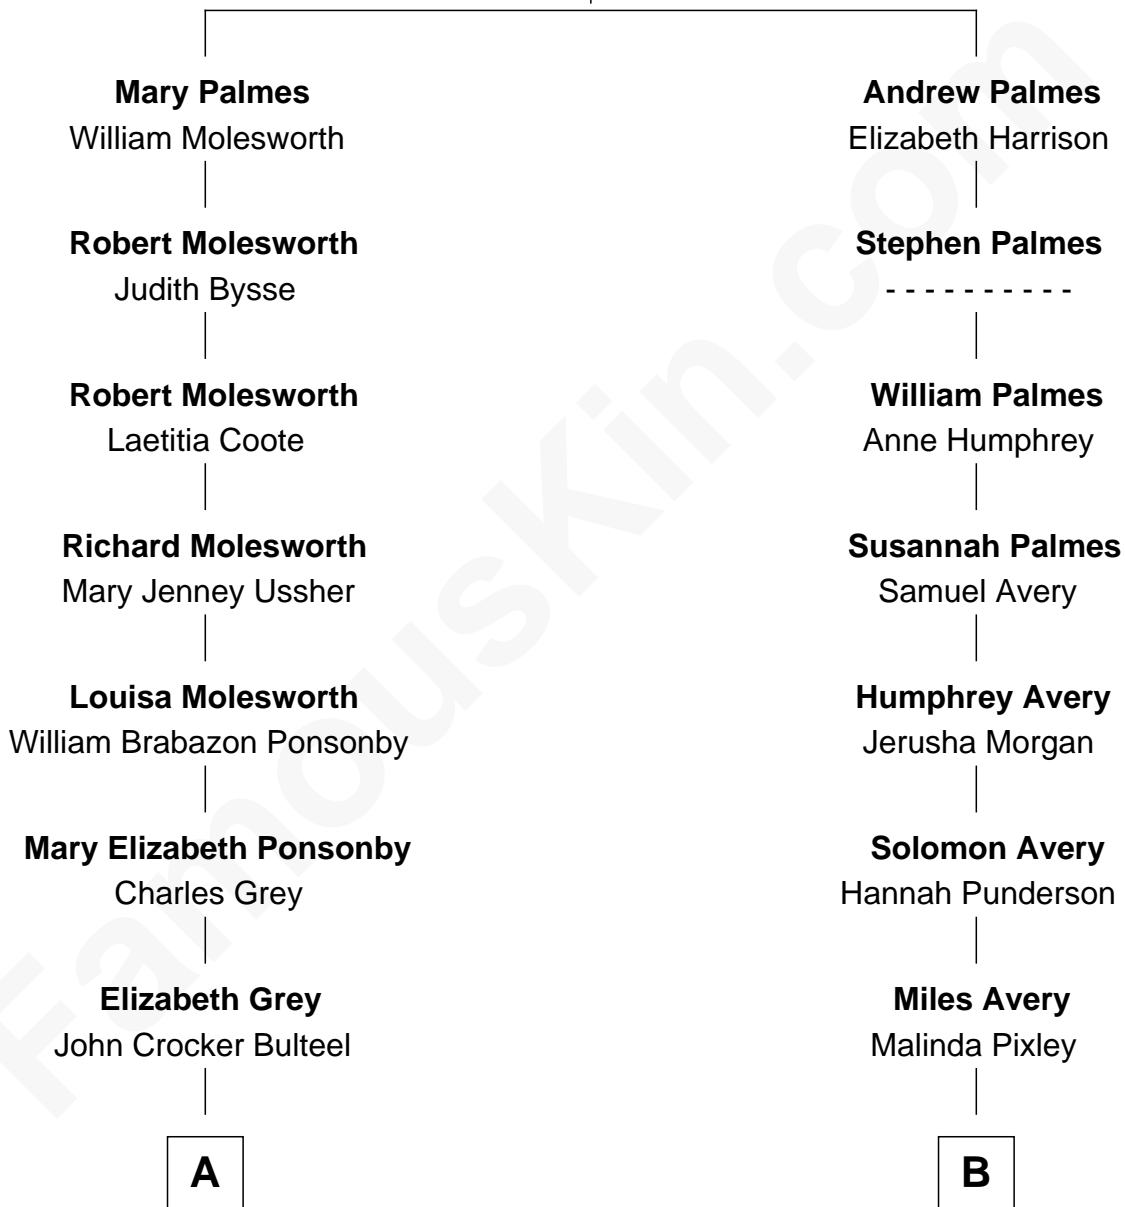

FamousKin.com Relationship Chart of

Prince William

Prince of Wales

9th cousin 3 times removed of

John D. Rockefeller

Founder of the Standard Oil Company

Sir Francis Palmes

Mary Hadnall

A

Louisa Emily Charlotte Bulteel

Edward Charles Baring

Margaret Baring

Charles Robert Spencer

Albert Edward John Spencer

Cynthia Elinor Beatrix Hamilton

Edward John Spencer

Frances Ruth Burke Roche

Princess Diana Frances Spencer

Charles III, King of the United Kingdom

Prince William

Prince of Wales

B

Lucy Avery

Godfrey Lewis Rockefeller

William Avery Rockefeller

Eliza Davison

John D. Rockefeller

Founder of the Standard Oil Company