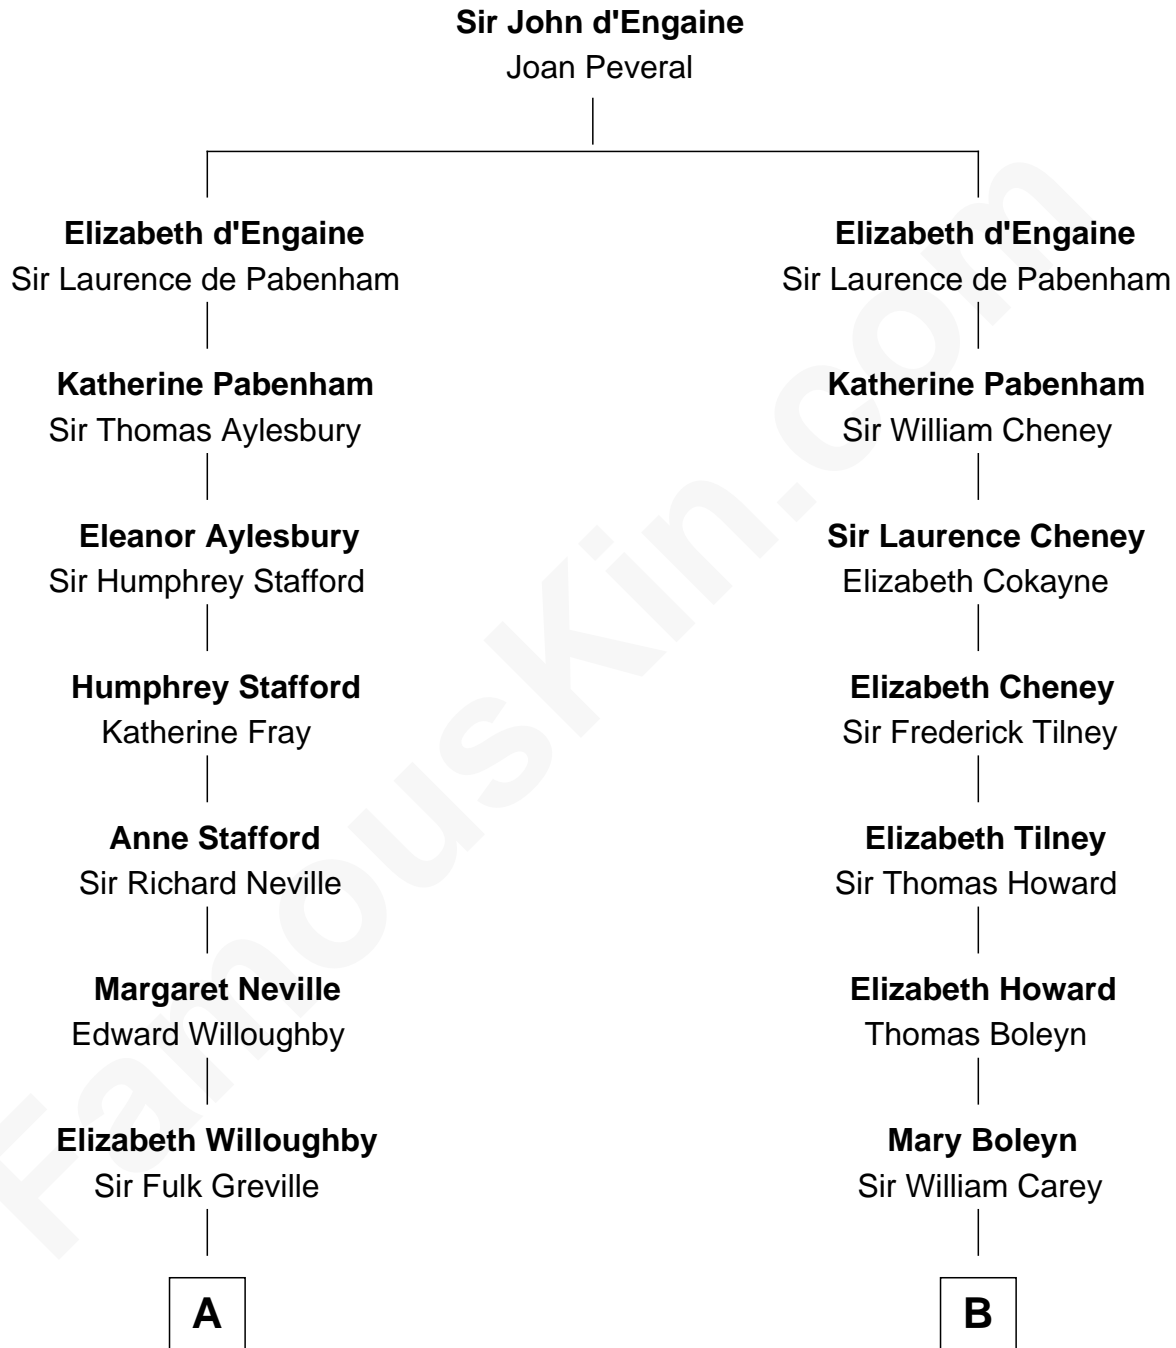

**FamousKin.com**  
**Relationship Chart of**  
**Prince William**  
*Prince of Wales*

18th cousin 3 times removed of

**John D. Rockefeller**  
*Founder of the Standard Oil Company*

**A**

**Eleanor Greville**  
Sir John Conway

**Sir Edward Conway**  
Dorothy Tracy

**Brilliana Conway**  
Sir Robert Harley

**Sir Edward Harley**  
Abigail Stephens

**Robert Harley**  
Elizabeth Foley

**Edward Harley**  
Henrietta Cavendish Holles

**Margaret Cavendish Harley**  
Sir William Bentinck