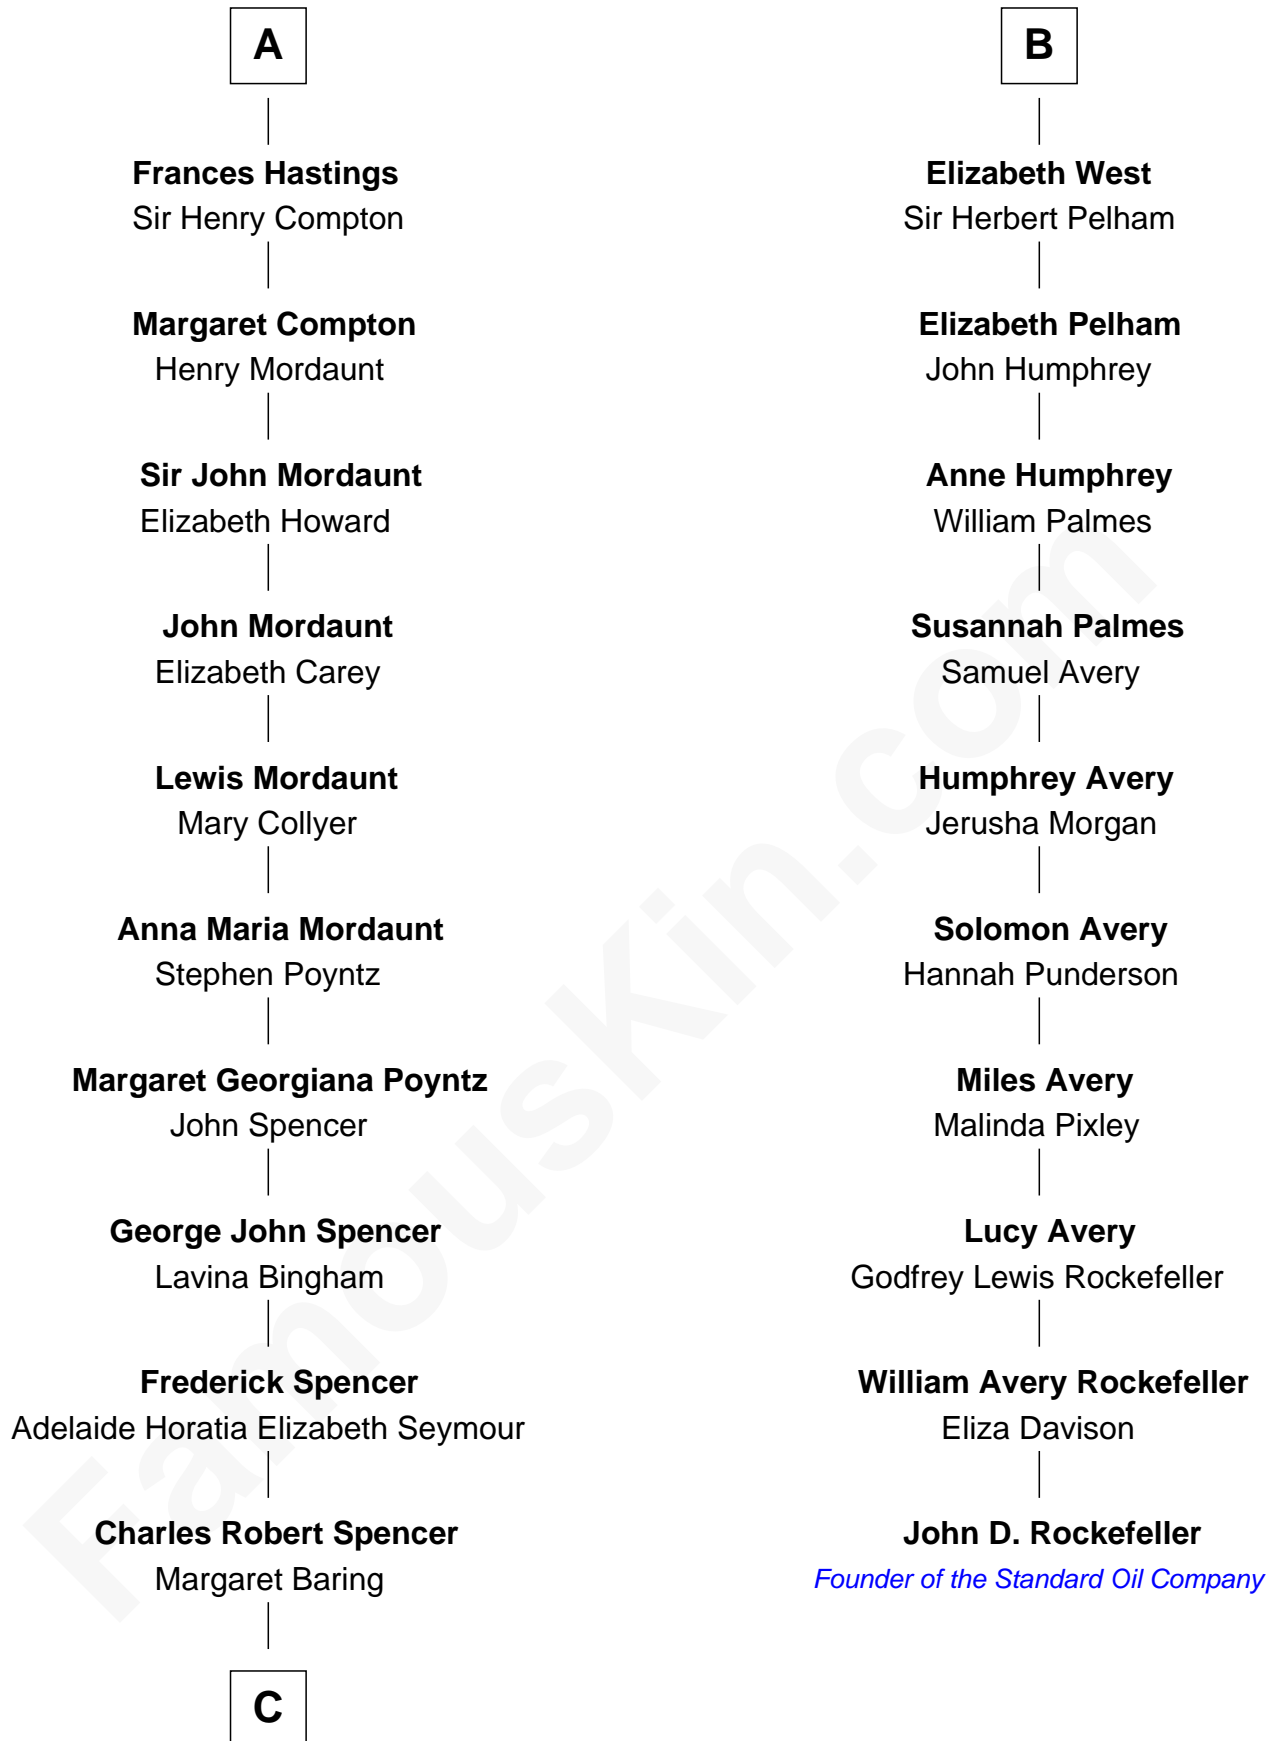

FamousKin.com
Relationship Chart of
Prince William
Prince of Wales

16th cousin 4 times removed of

John D. Rockefeller
Founder of the Standard Oil Company

Sir John de Beaumont
 Katherine de Everingham

C

—
Albert Edward John Spencer

Cynthia Elinor Beatrix Hamilton

—
Edward John Spencer

Frances Ruth Burke Roche

—
Princess Diana Frances Spencer

Charles III, King of the United Kingdom

—
Prince William

Prince of Wales

FamousKin.com