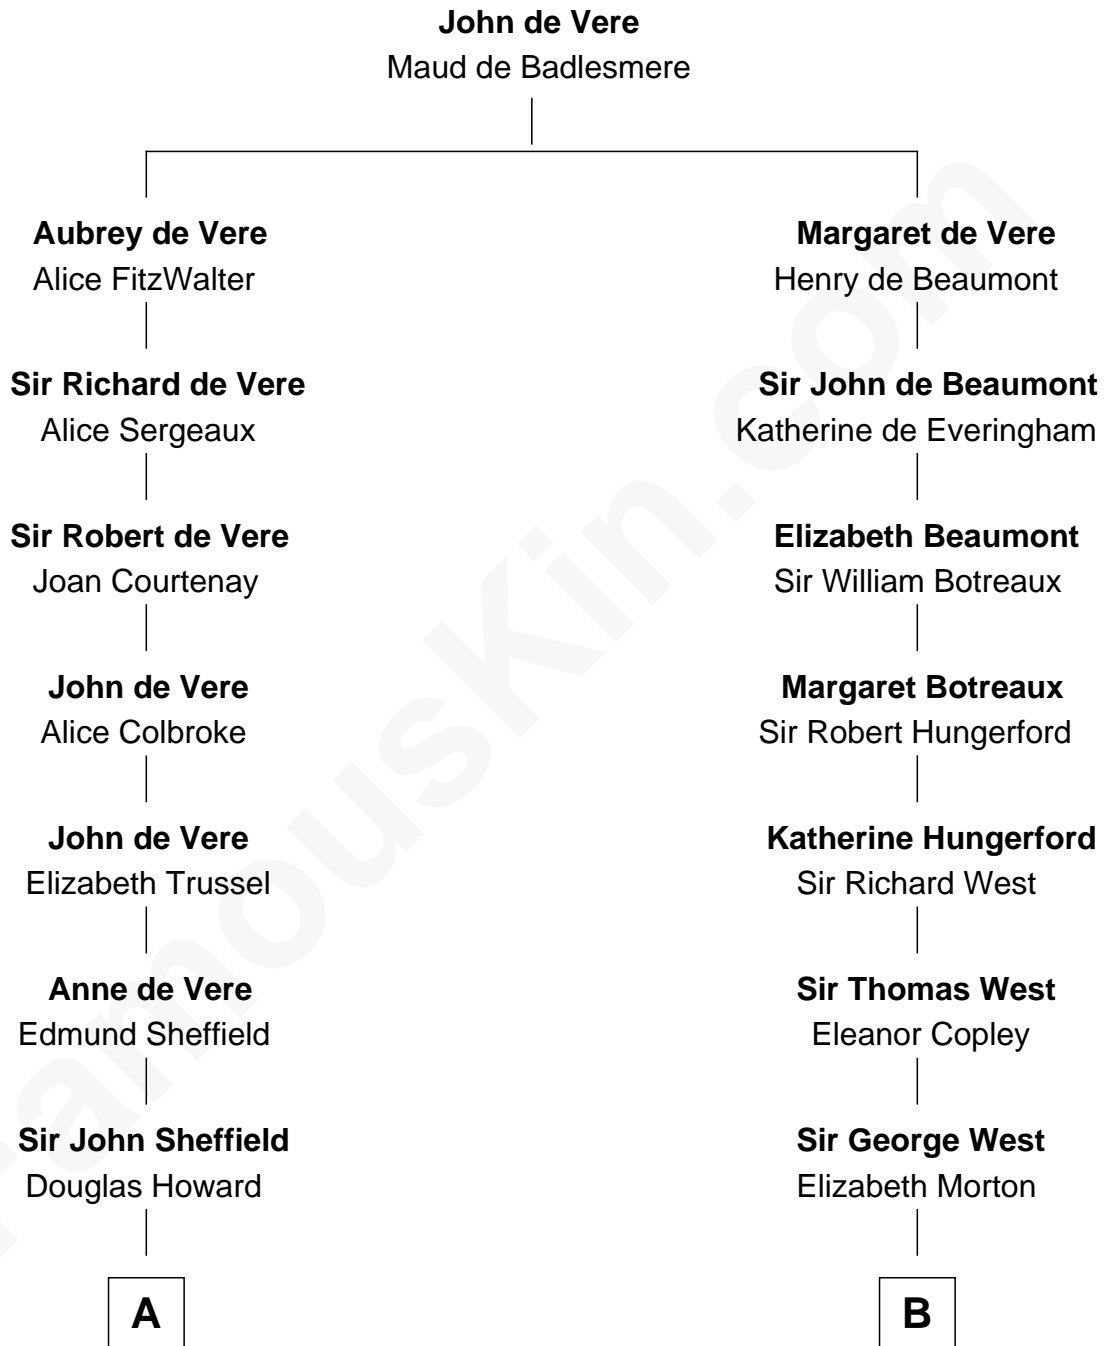

FamousKin.com Relationship Chart of

Prince William

Prince of Wales

18th cousin 3 times removed of

John D. Rockefeller

Founder of the Standard Oil Company

C

Charles Robert Spencer

Margaret Baring

Albert Edward John Spencer

Cynthia Elinor Beatrix Hamilton

Edward John Spencer

Frances Ruth Burke Roche

Princess Diana Frances Spencer

Charles III, King of the United Kingdom

Prince William

Prince of Wales

D

William Avery Rockefeller

Eliza Davison

John D. Rockefeller

Founder of the Standard Oil Company

FamousKin.com