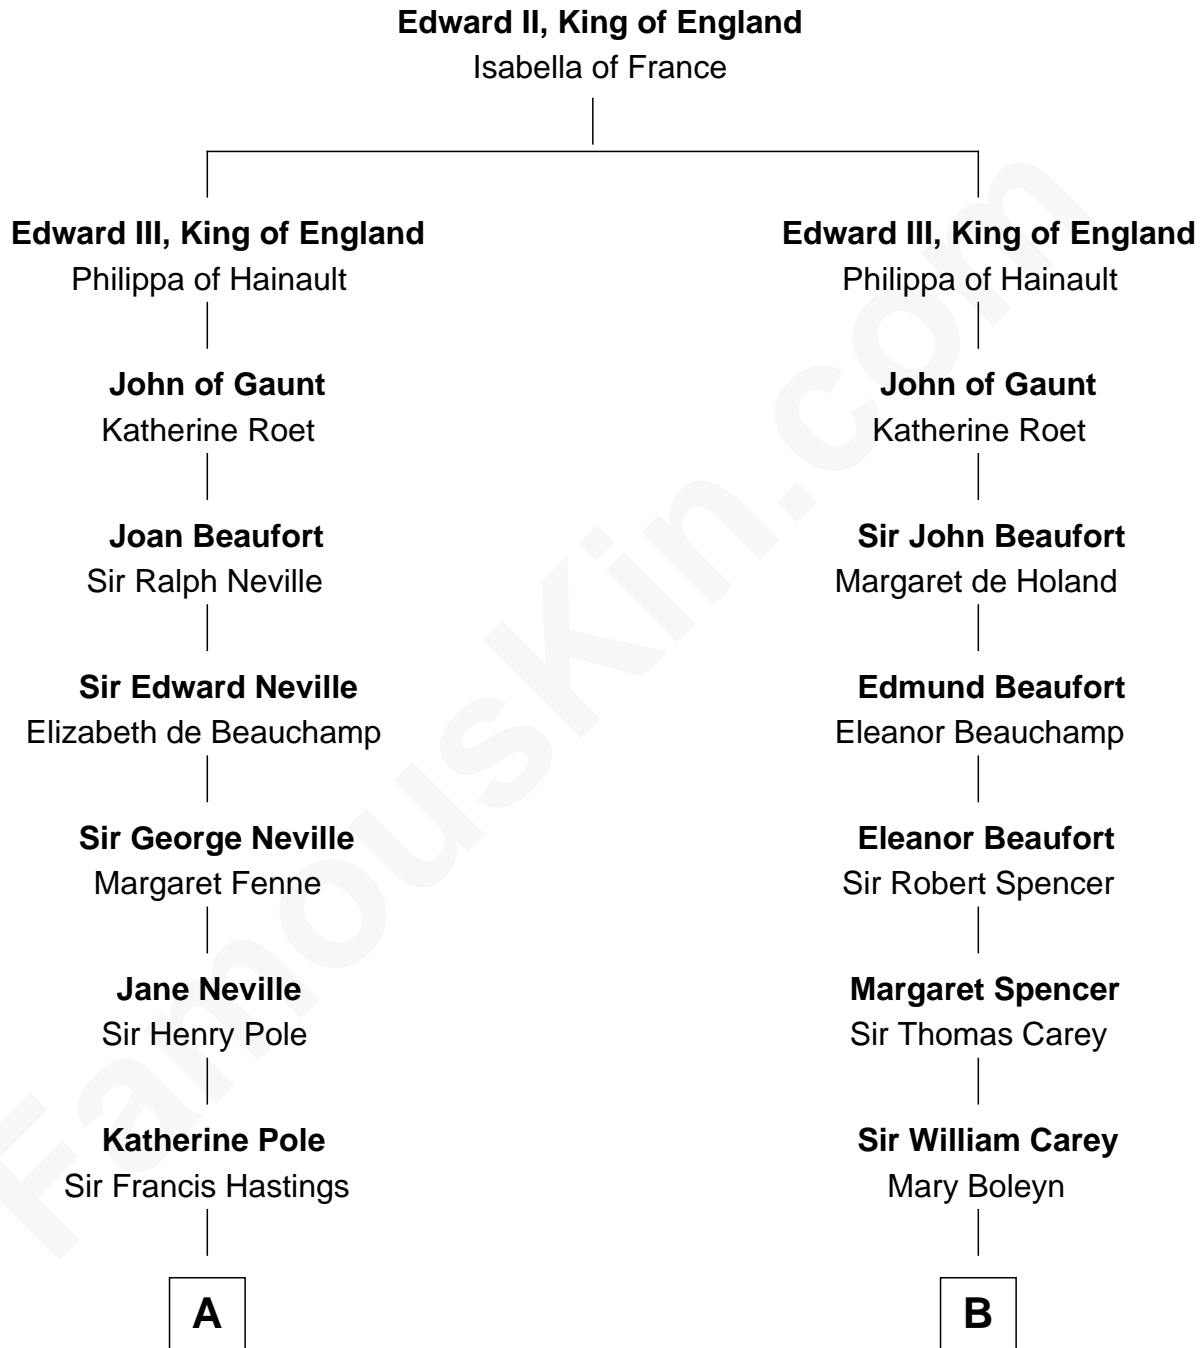

**FamousKin.com**  
**Relationship Chart of**  
**Prince William**  
*Prince of Wales*

18th cousin 2 times removed of

**John D. Rockefeller**  
*Founder of the Standard Oil Company*

**C**

**Albert Edward John Spencer**  
Cynthia Elinor Beatrix Hamilton

**Edward John Spencer**  
Frances Ruth Burke Roche

**Princess Diana Frances Spencer**  
Charles III, King of the United Kingdom

**Prince William**  
*Prince of Wales*

**D**

**William Avery Rockefeller**  
Eliza Davison