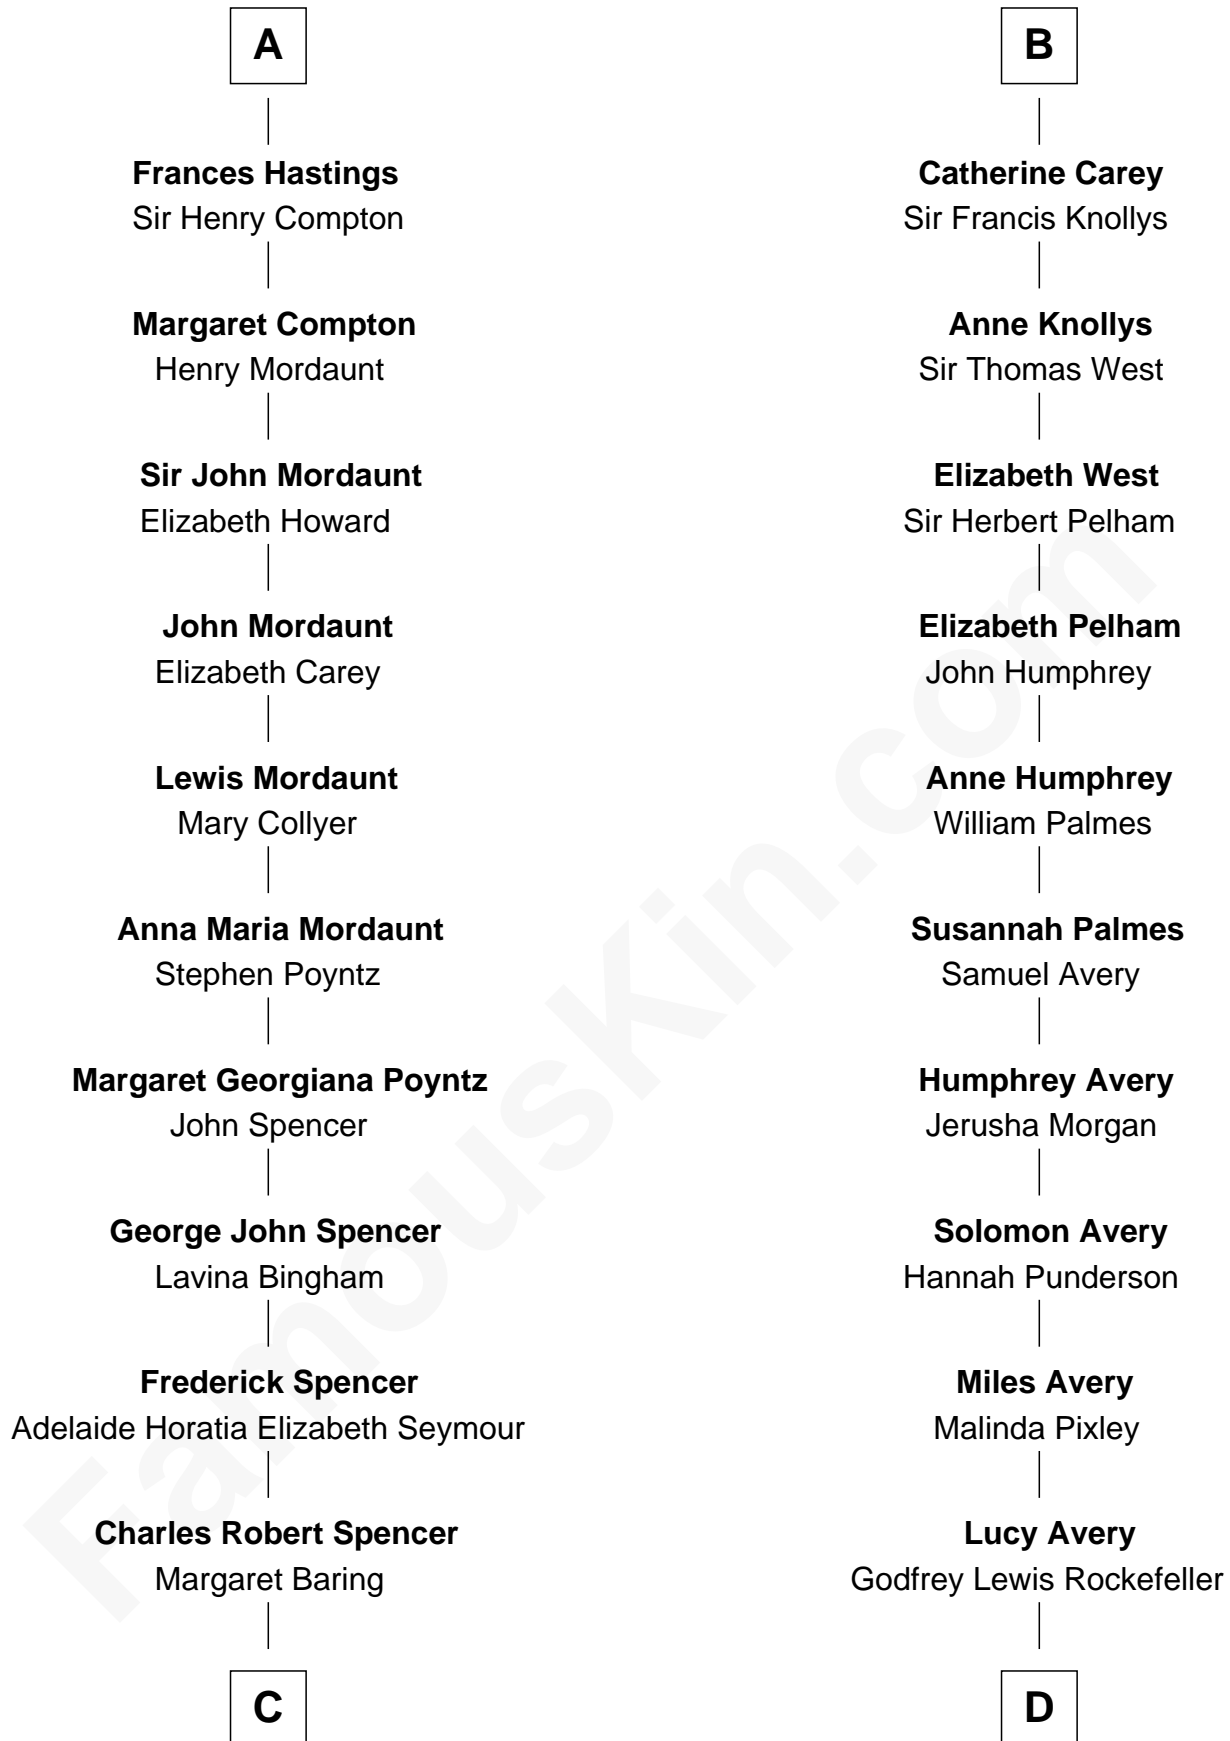

**FamousKin.com**  
**Relationship Chart of**  
**Prince William**  
*Prince of Wales*

18th cousin 2 times removed of

**John D. Rockefeller**  
*Founder of the Standard Oil Company*

**C**

**Albert Edward John Spencer**  
Cynthia Elinor Beatrix Hamilton

**Edward John Spencer**  
Frances Ruth Burke Roche

**Princess Diana Frances Spencer**  
Charles III, King of the United Kingdom

**Prince William**  
*Prince of Wales*

**D**

**William Avery Rockefeller**  
Eliza Davison