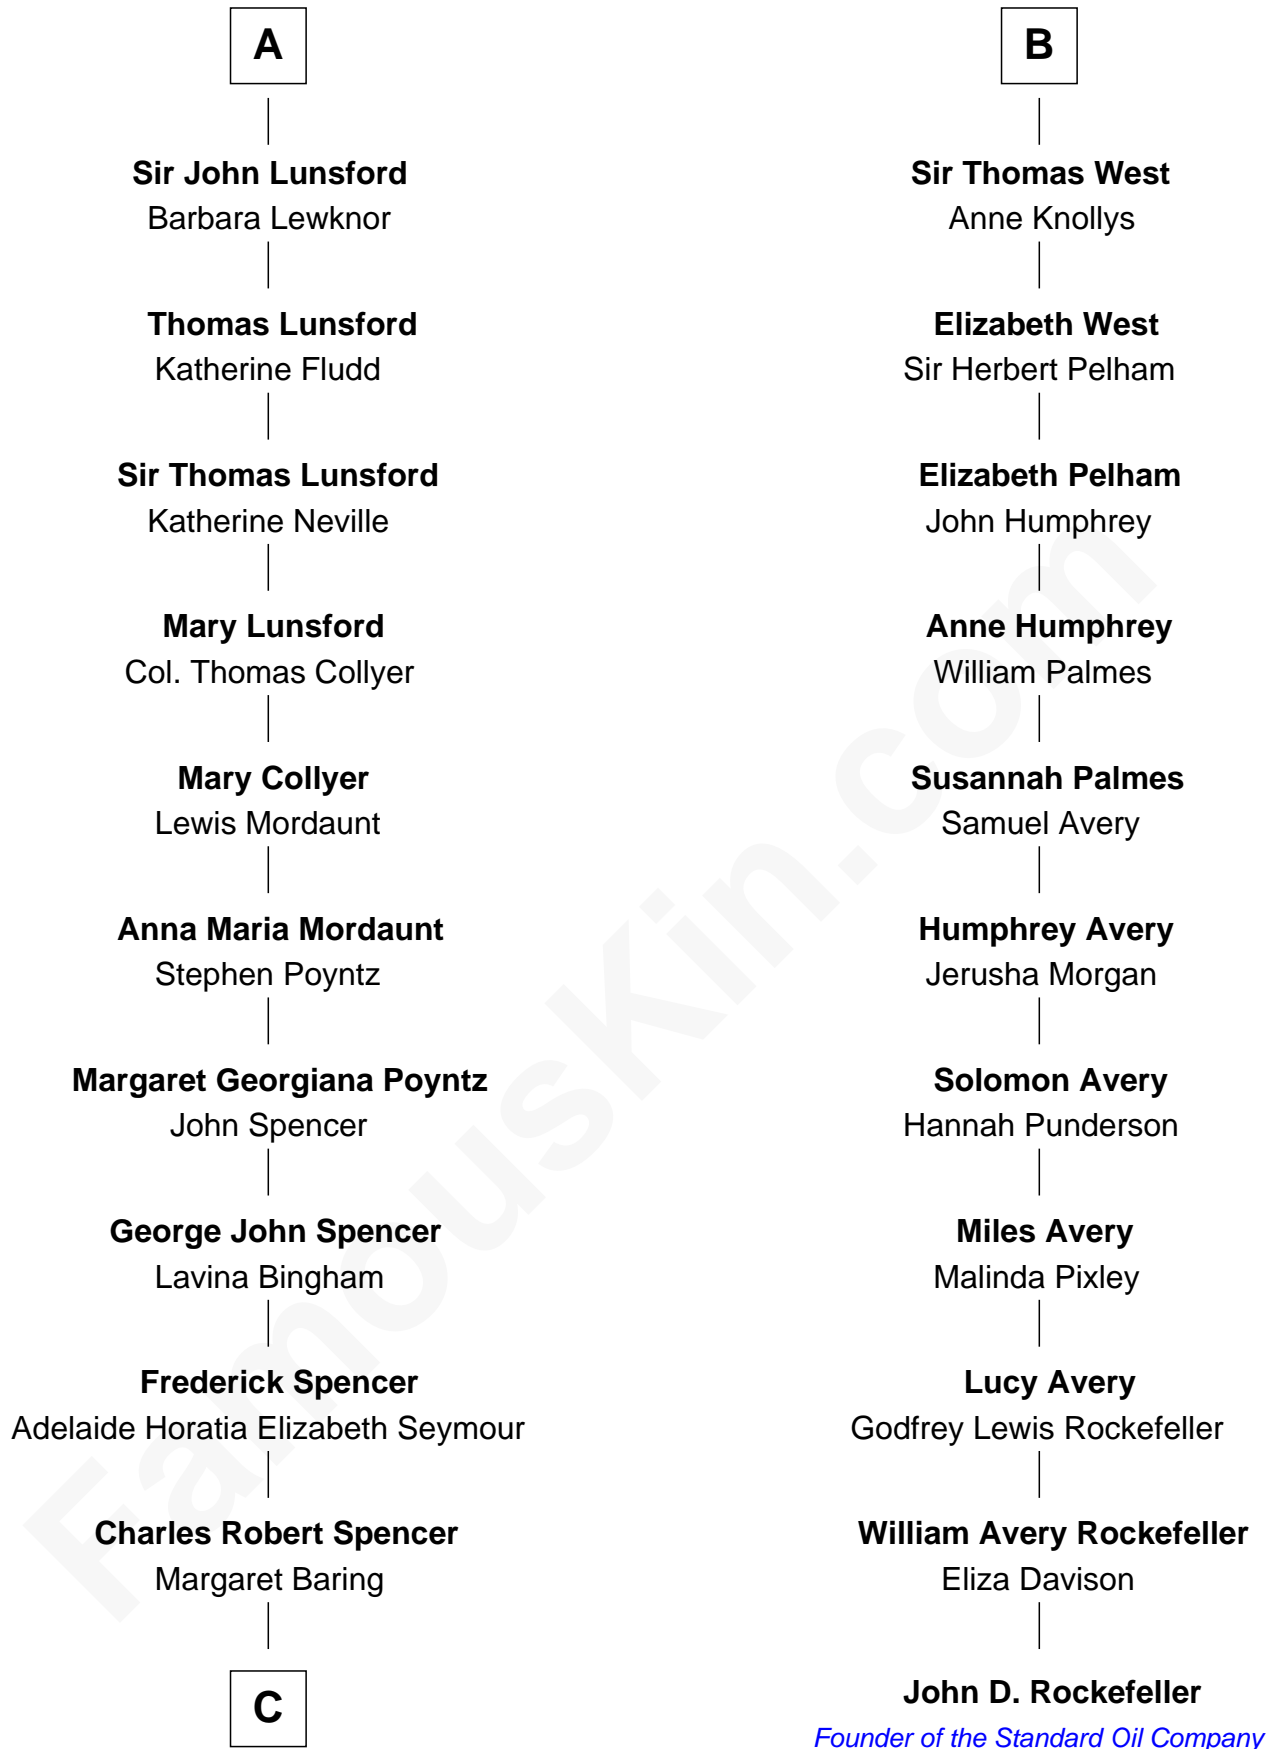

FamousKin.com
Relationship Chart of
Prince William
Prince of Wales

17th cousin 3 times removed of

John D. Rockefeller
Founder of the Standard Oil Company

Sir Thomas de St. Omer

C

—
Albert Edward John Spencer

Cynthia Elinor Beatrix Hamilton

—
Edward John Spencer

Frances Ruth Burke Roche

—
Princess Diana Frances Spencer

Charles III, King of the United Kingdom

—
Prince William

Prince of Wales

FamousKin.com