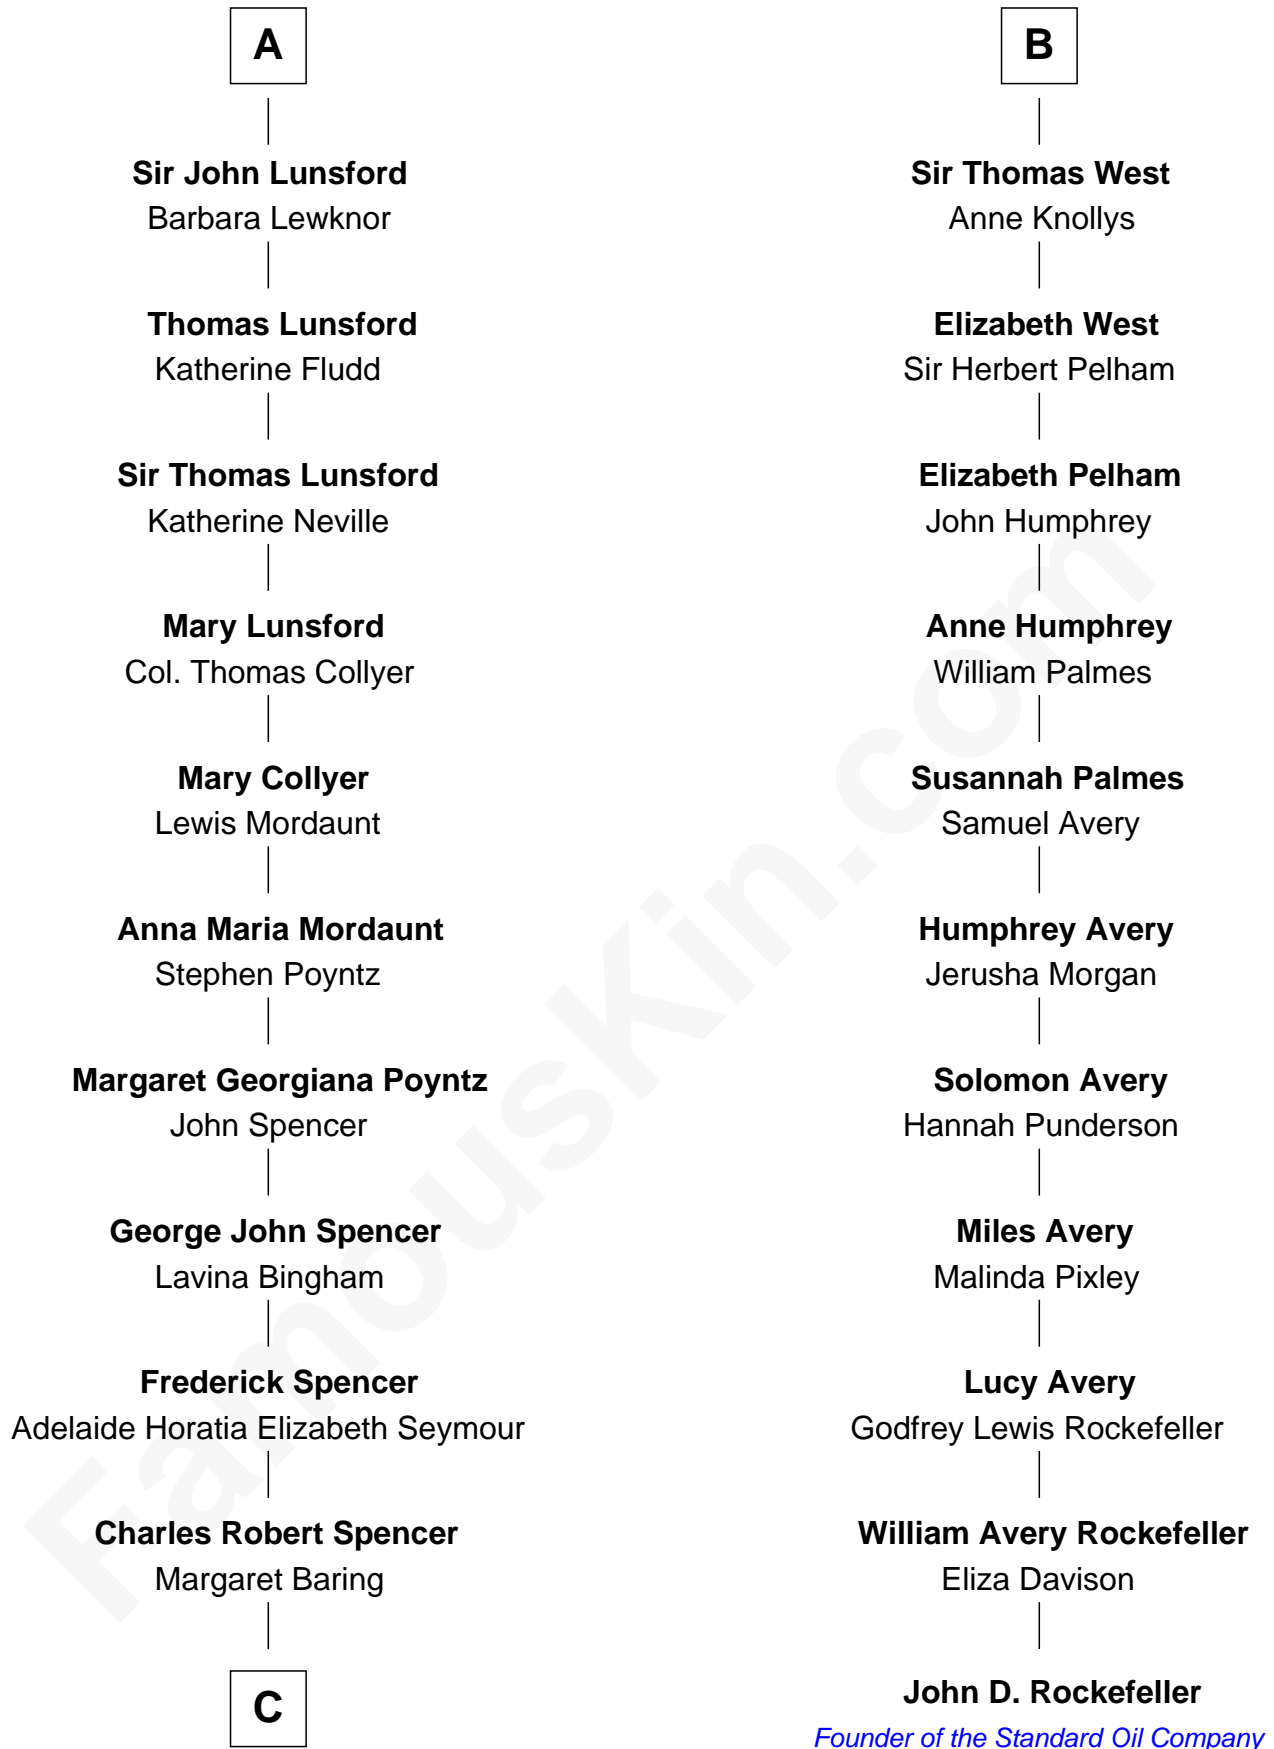

**FamousKin.com**  
**Relationship Chart of**  
**Prince William**  
*Prince of Wales*

17th cousin 3 times removed of

**John D. Rockefeller**  
*Founder of the Standard Oil Company*

**Sir Richard de Walkfare**

**C**

—  
**Albert Edward John Spencer**

Cynthia Elinor Beatrix Hamilton

—  
**Edward John Spencer**

Frances Ruth Burke Roche

—  
**Princess Diana Frances Spencer**

Charles III, King of the United Kingdom

—  
**Prince William**