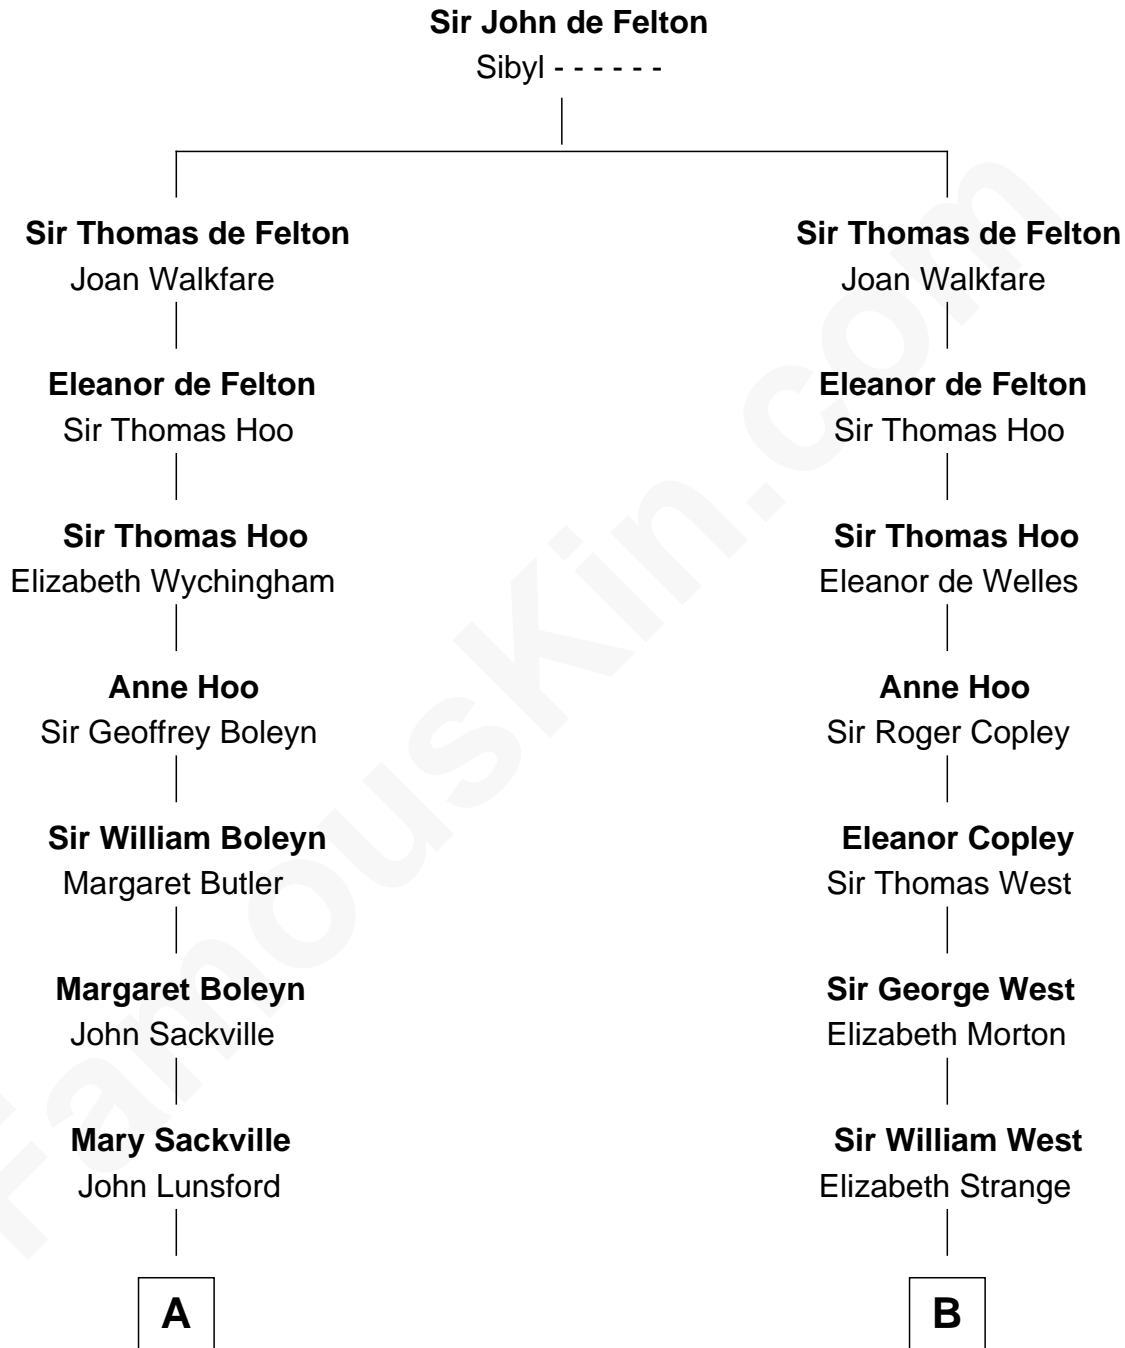

FamousKin.com

Relationship Chart of

Prince William

Prince of Wales

17th cousin 3 times removed of

John D. Rockefeller
Founder of the Standard Oil Company

C

—
Albert Edward John Spencer

Cynthia Elinor Beatrix Hamilton

—
Edward John Spencer

Frances Ruth Burke Roche

—
Princess Diana Frances Spencer

Charles III, King of the United Kingdom

—
Prince William

Prince of Wales

FamousKin.com