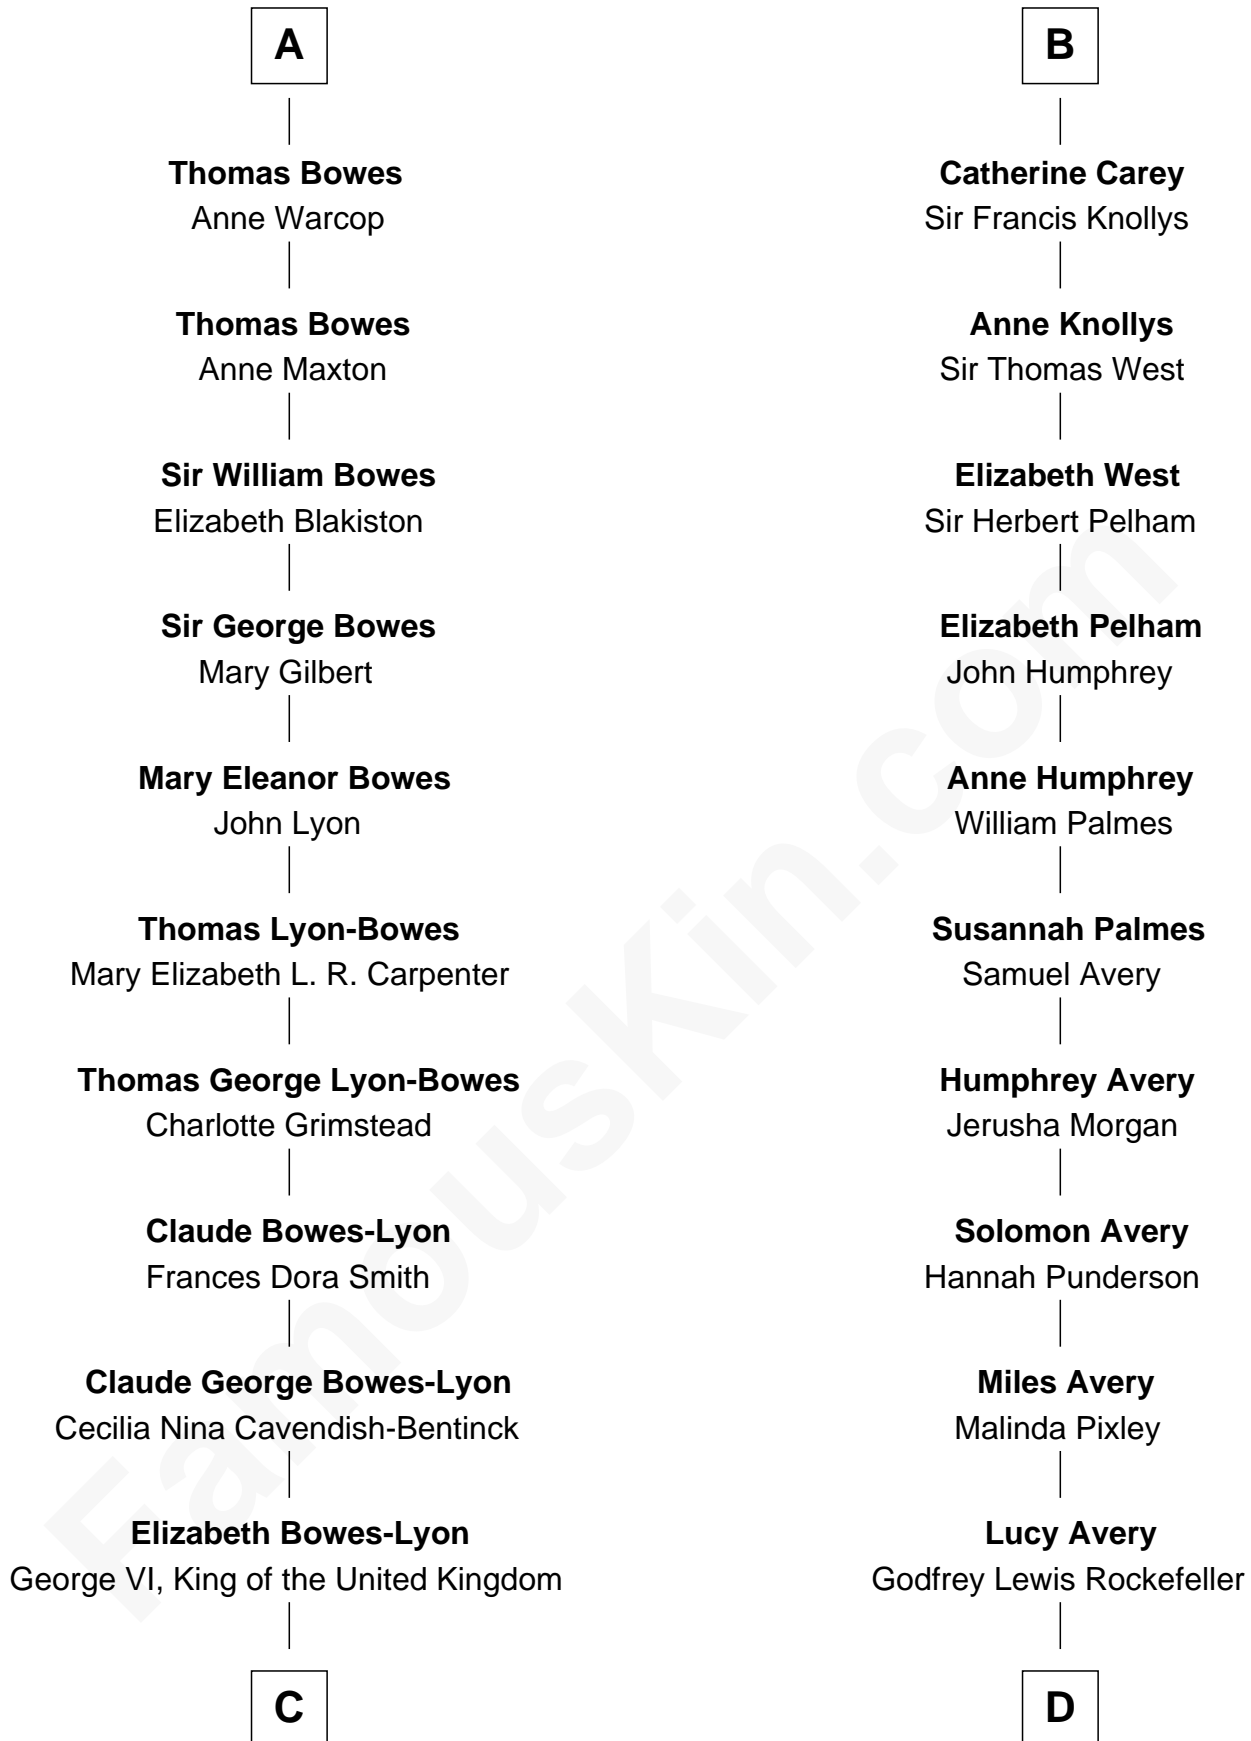

# FamousKin.com Relationship Chart of

**Prince William**

*Prince of Wales*

18th cousin 1 time removed of

**John D. Rockefeller**

*Founder of the Standard Oil Company*

**Edmund Fitzalan**

Alice de Warenne

Eleanor Plantagenet

**Alice Fitzalan**

Sir Thomas de Holand

**Margaret de Holand**

Sir John Beaufort

**Edmund Beaufort**

Eleanor Beauchamp

**Eleanor Beaufort**

Sir Robert Spencer

**Margaret Spencer**

Sir Thomas Carey

**Sir William Carey**

Mary Boleyn

**B**

**C**

**Elizabeth II, Queen of the United Kingdom**

Prince Philip of Edinburgh

**Charles III, King of the United Kingdom**

Princess Diana Frances Spencer

**Prince William**

*Prince of Wales*

**D**

**William Avery Rockefeller**

Eliza Davison