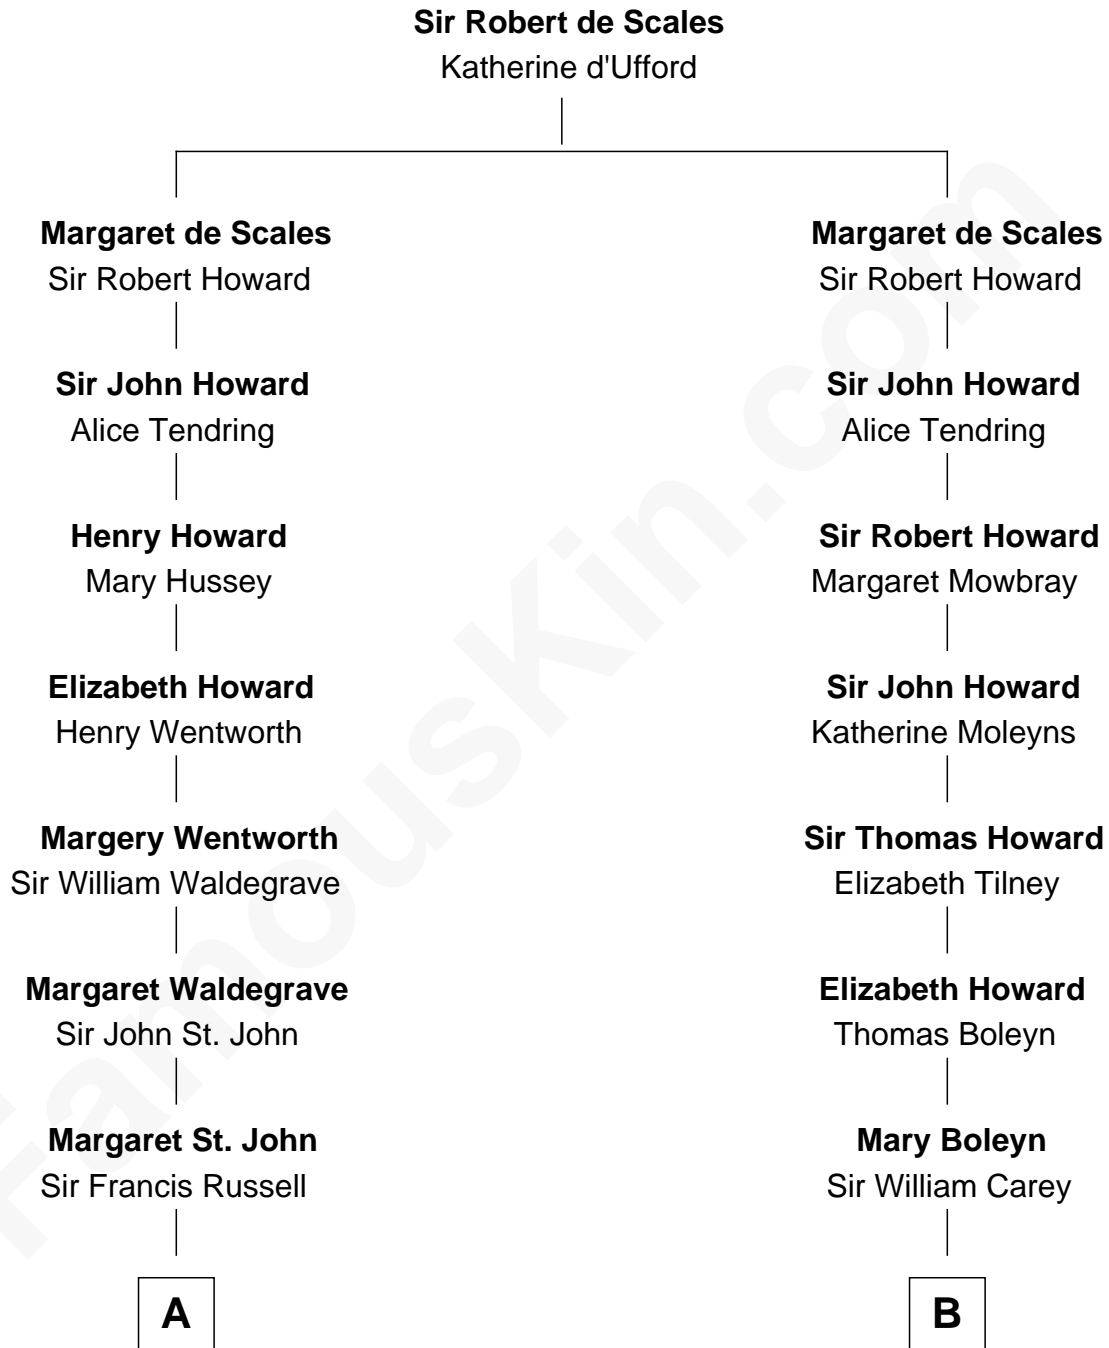

FamousKin.com
Relationship Chart of
Prince William
Prince of Wales

18th cousin 2 times removed of

John D. Rockefeller
Founder of the Standard Oil Company

C

Albert Edward John Spencer
Cynthia Elinor Beatrix Hamilton

Edward John Spencer
Frances Ruth Burke Roche

Princess Diana Frances Spencer
Charles III, King of the United Kingdom

Prince William
Prince of Wales

D

William Avery Rockefeller
Eliza Davison

John D. Rockefeller
Founder of the Standard Oil Company