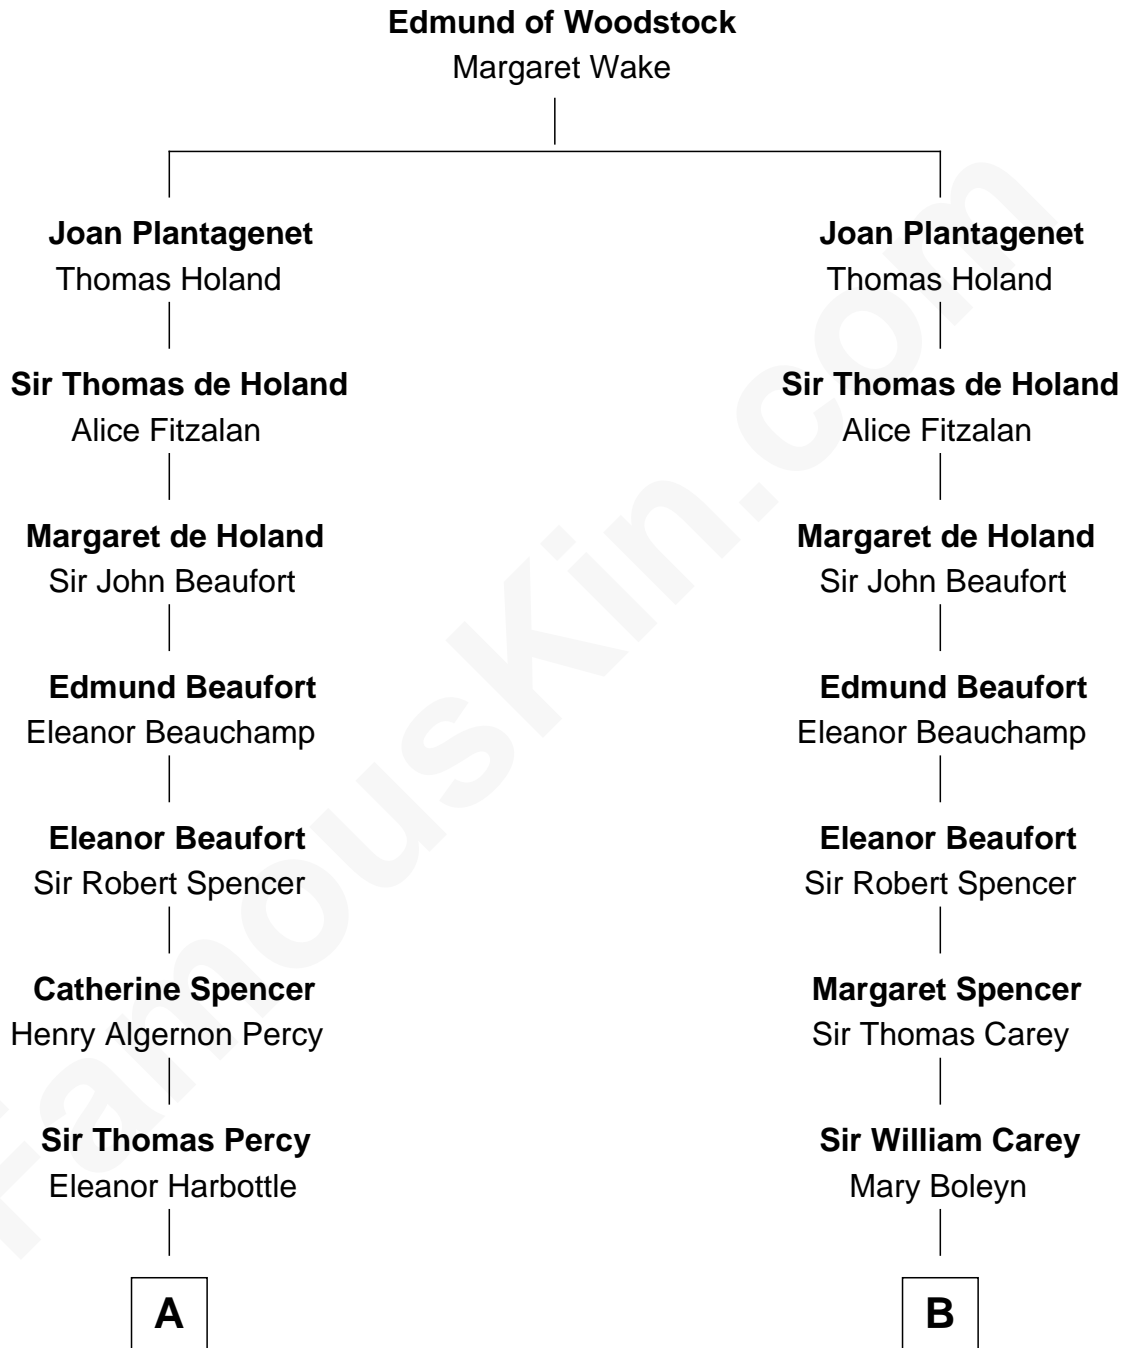

## Relationship Chart of

### Prince William

*Prince of Wales*

18th cousin 3 times removed of

**John D. Rockefeller**  
*Founder of the Standard Oil Company*

**A**

**Henry Percy**  
Katherine Neville

**Henry Percy**  
Dorothy Devereux

**Dorothy Percy**  
Robert Sydney

**Dorothy Sydney**  
Henry Spencer

**Sir Robert Spencer**  
Ann Digby

**Sir Charles Spencer**  
Anne Churchill

**John Spencer**  
Georgiana Carolina Carteret

**John Spencer**  
Margaret Georgiana Poyntz