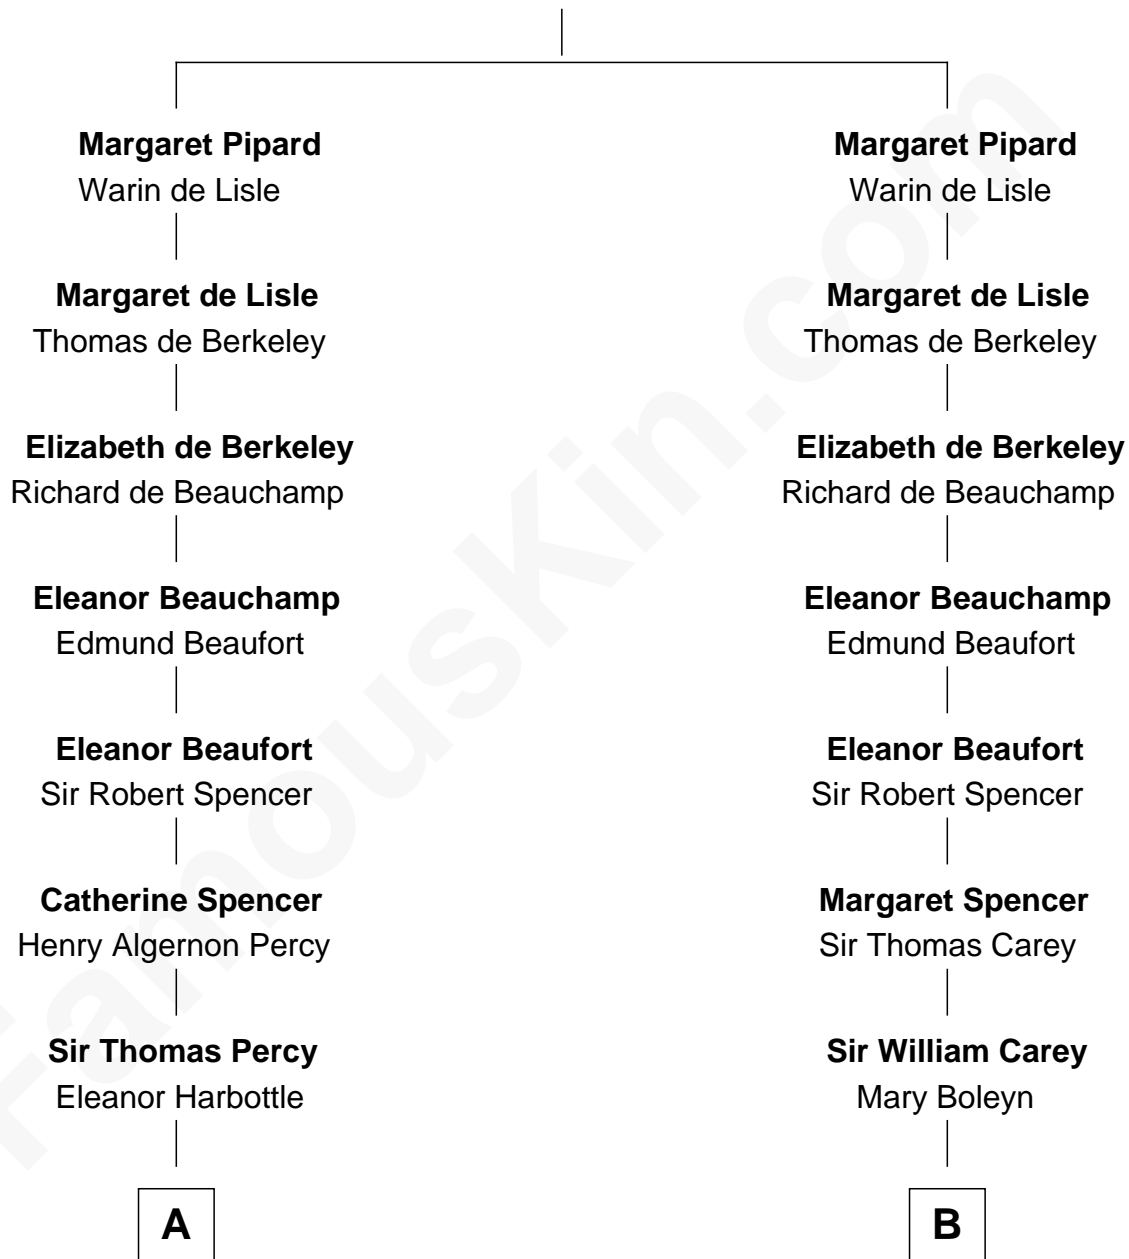

FamousKin.com
Relationship Chart of
Prince William
Prince of Wales

18th cousin 3 times removed of

John D. Rockefeller
Founder of the Standard Oil Company

Sir William Pipard

A

Henry Percy
Katherine Neville

Henry Percy
Dorothy Devereux

Dorothy Percy
Robert Sydney

Dorothy Sydney
Henry Spencer

Sir Robert Spencer
Ann Digby

Sir Charles Spencer
Anne Churchill

John Spencer
Georgiana Carolina Carteret

John Spencer
Margaret Georgiana Poyntz

George John Spencer
Lavina Bingham