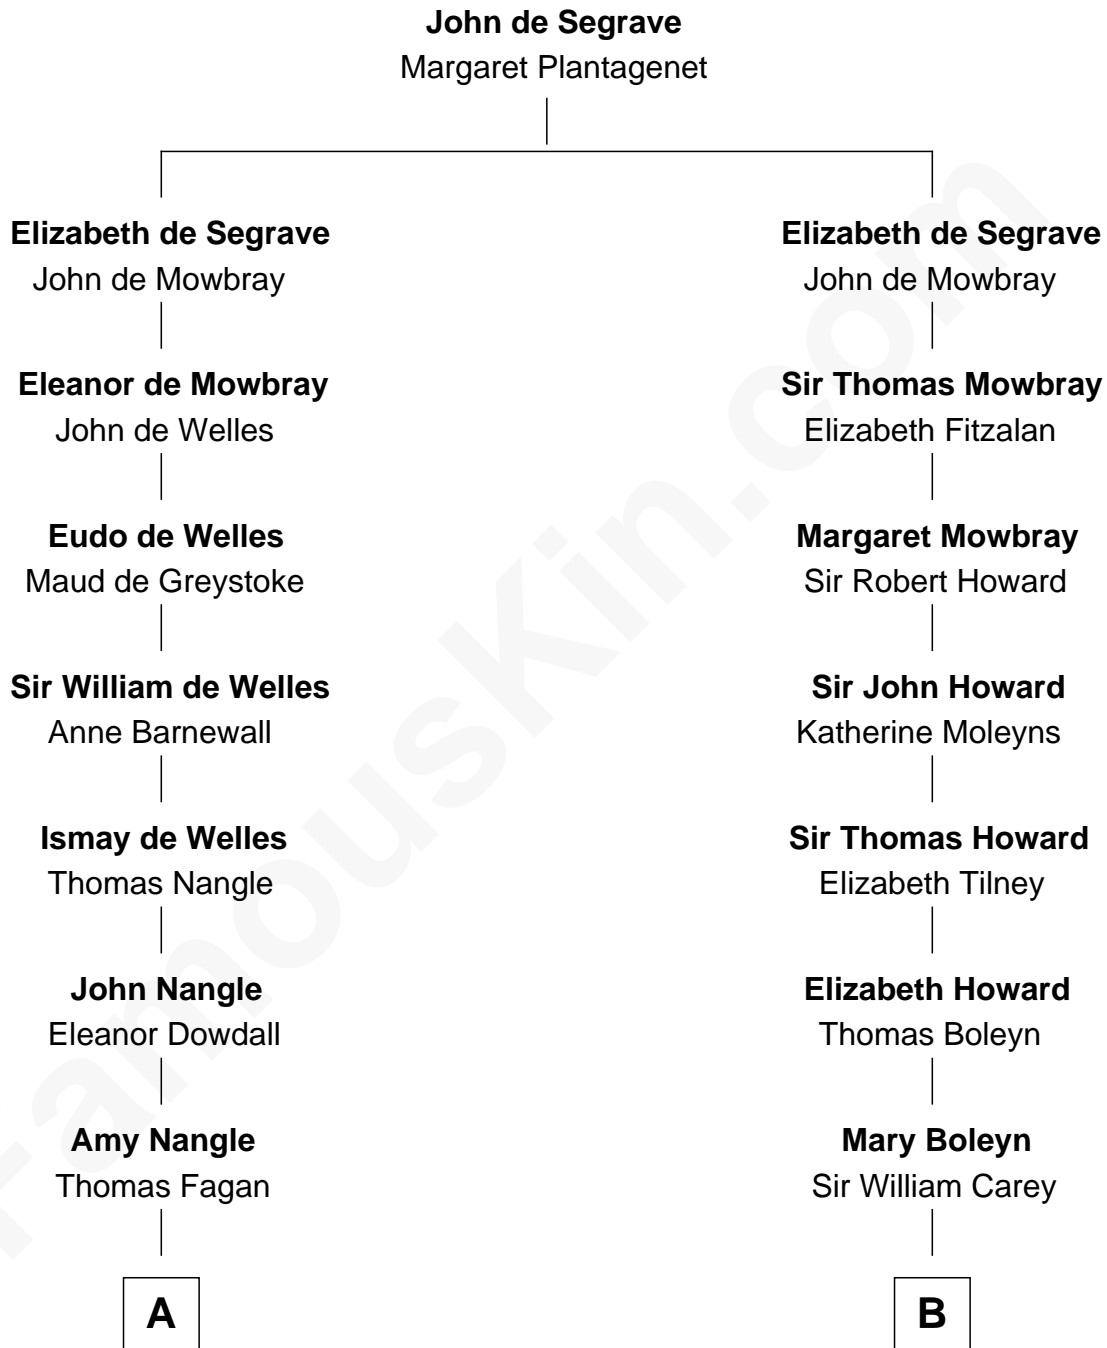

FamousKin.com
Relationship Chart of
Prince William
Prince of Wales

18th cousin 2 times removed of

John D. Rockefeller
Founder of the Standard Oil Company

C

Elizabeth Bowes-Lyon

George VI, King of the United Kingdom

Elizabeth II, Queen of the United Kingdom

Prince Philip of Edinburgh

Charles III, King of the United Kingdom

Princess Diana Frances Spencer

Prince William

Prince of Wales

D

William Avery Rockefeller

Eliza Davison

John D. Rockefeller

Founder of the Standard Oil Company

FamousKin.com