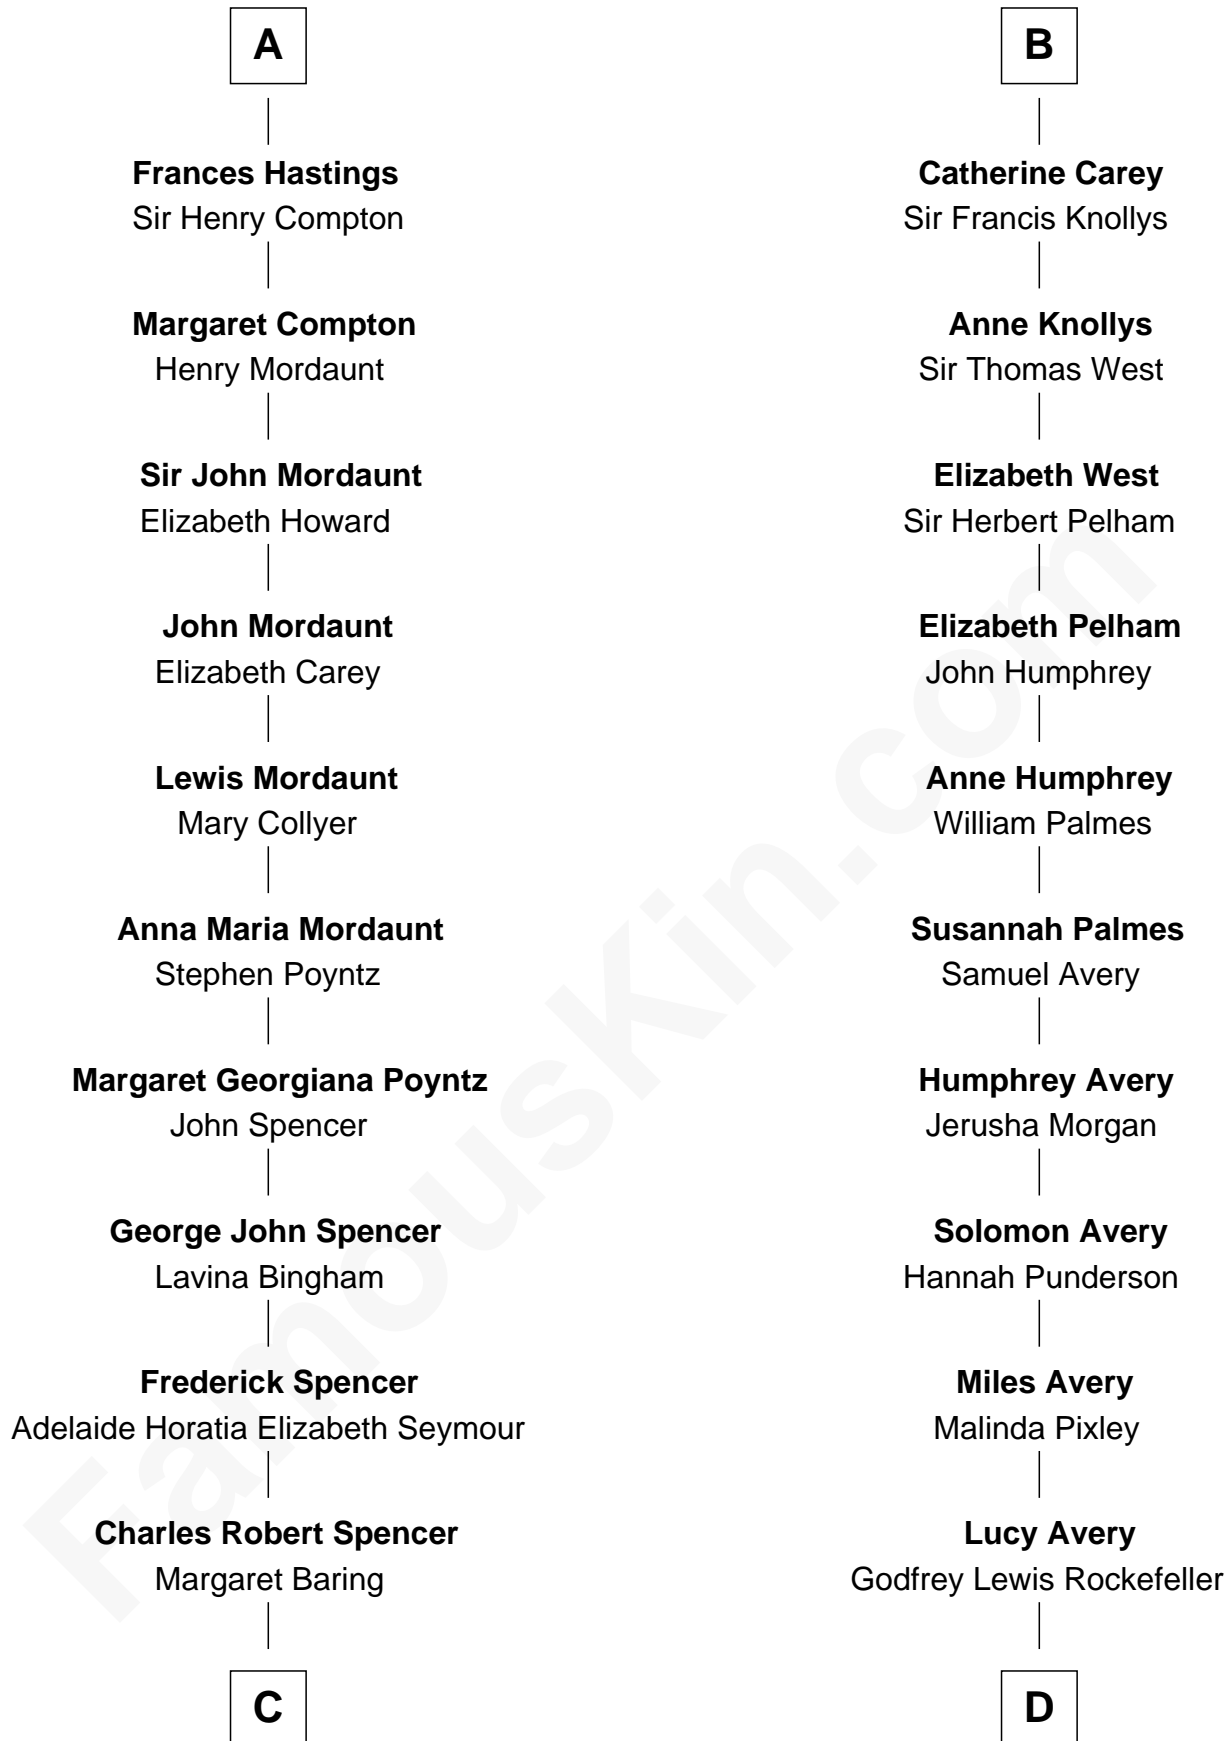

FamousKin.com Relationship Chart of

Prince William

Prince of Wales

20th cousin of

Nelson Rockefeller

41st U.S. Vice-President

William III of Hainault

Jeanne of Valois

Philippa of Hainault
Edward III, King of England

John of Gaunt
Katherine Roet

Joan Beaufort
Sir Ralph Neville

Sir Edward Neville
Elizabeth de Beauchamp

Sir George Neville
Margaret Fenne

Jane Neville
Sir Henry Pole

Katherine Pole
Sir Francis Hastings

A

Philippa of Hainault
Edward III, King of England

John of Gaunt
Katherine Roet

Sir John Beaufort
Margaret de Holand

Edmund Beaufort
Eleanor Beauchamp

Eleanor Beaufort
Sir Robert Spencer

Margaret Spencer
Sir Thomas Carey

Sir William Carey
Mary Boleyn

B

C

Albert Edward John Spencer
Cynthia Elinor Beatrix Hamilton

Edward John Spencer
Frances Ruth Burke Roche

Princess Diana Frances Spencer
Charles III, King of the United Kingdom