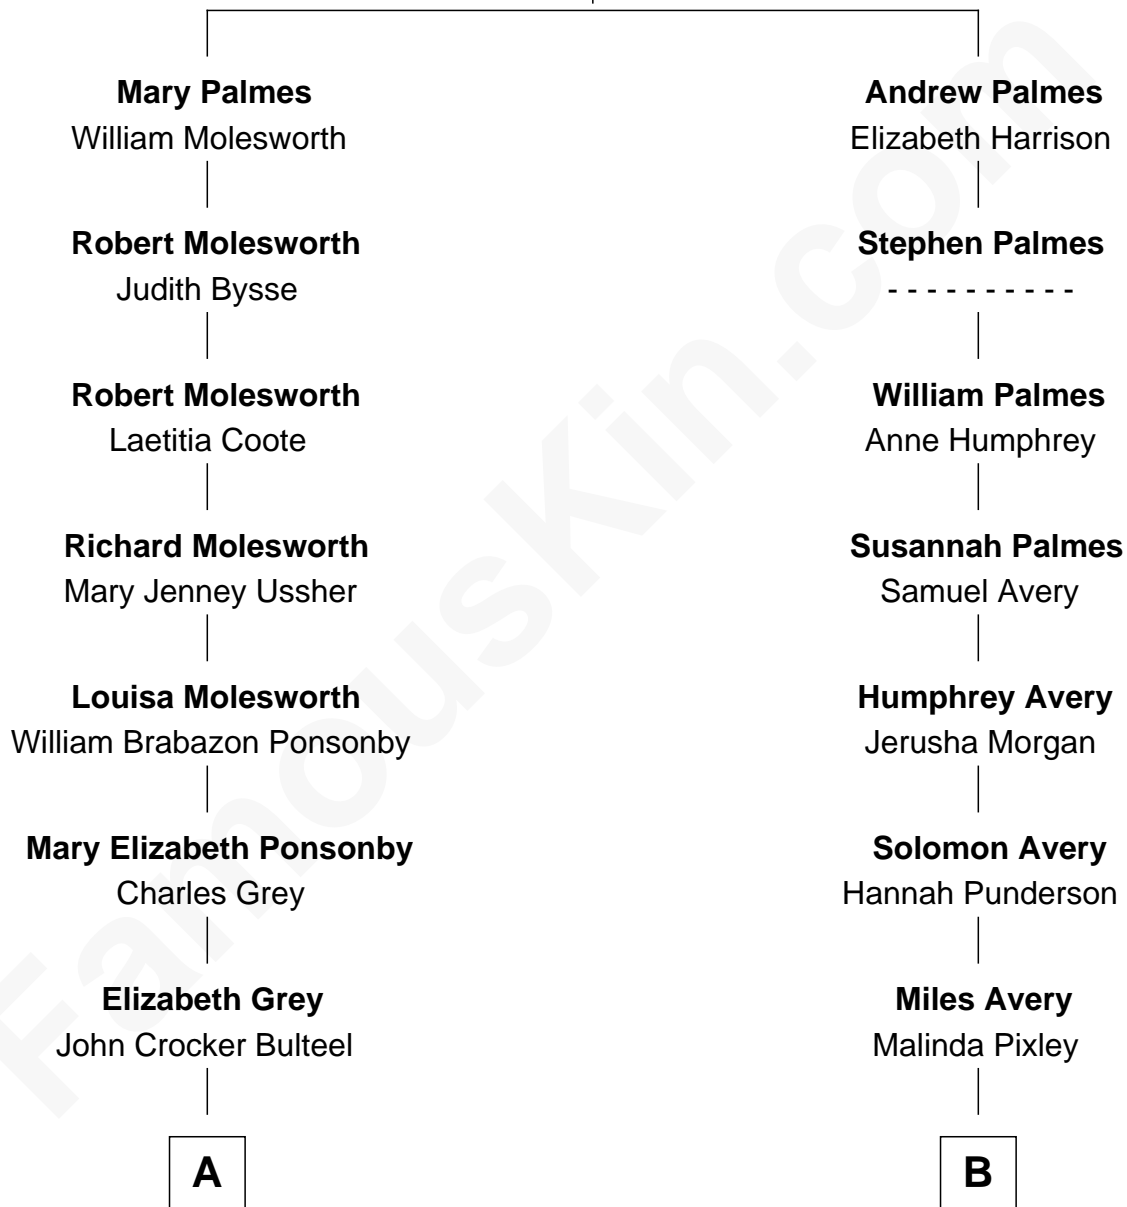

# FamousKin.com Relationship Chart of

**Prince William**

*Prince of Wales*

11th cousin 1 time removed of

**Nelson Rockefeller**

*41st U.S. Vice-President*

**Sir Francis Palmes**

Mary Hadnall

**A**

**Louisa Emily Charlotte Bulteel**

Edward Charles Baring

**Margaret Baring**

Charles Robert Spencer

**Albert Edward John Spencer**

Cynthia Elinor Beatrix Hamilton

**Edward John Spencer**

Frances Ruth Burke Roche

**Princess Diana Frances Spencer**

Charles III, King of the United Kingdom

**Prince William**

*Prince of Wales*

**B**

**Lucy Avery**

Godfrey Lewis Rockefeller

**William Avery Rockefeller**

Eliza Davison

**John Davison Rockefeller**

Laura Celestia Spelman

**John Davison Rockefeller**

Abby Greene Aldrich

**Nelson Rockefeller**

*41st U.S. Vice-President*