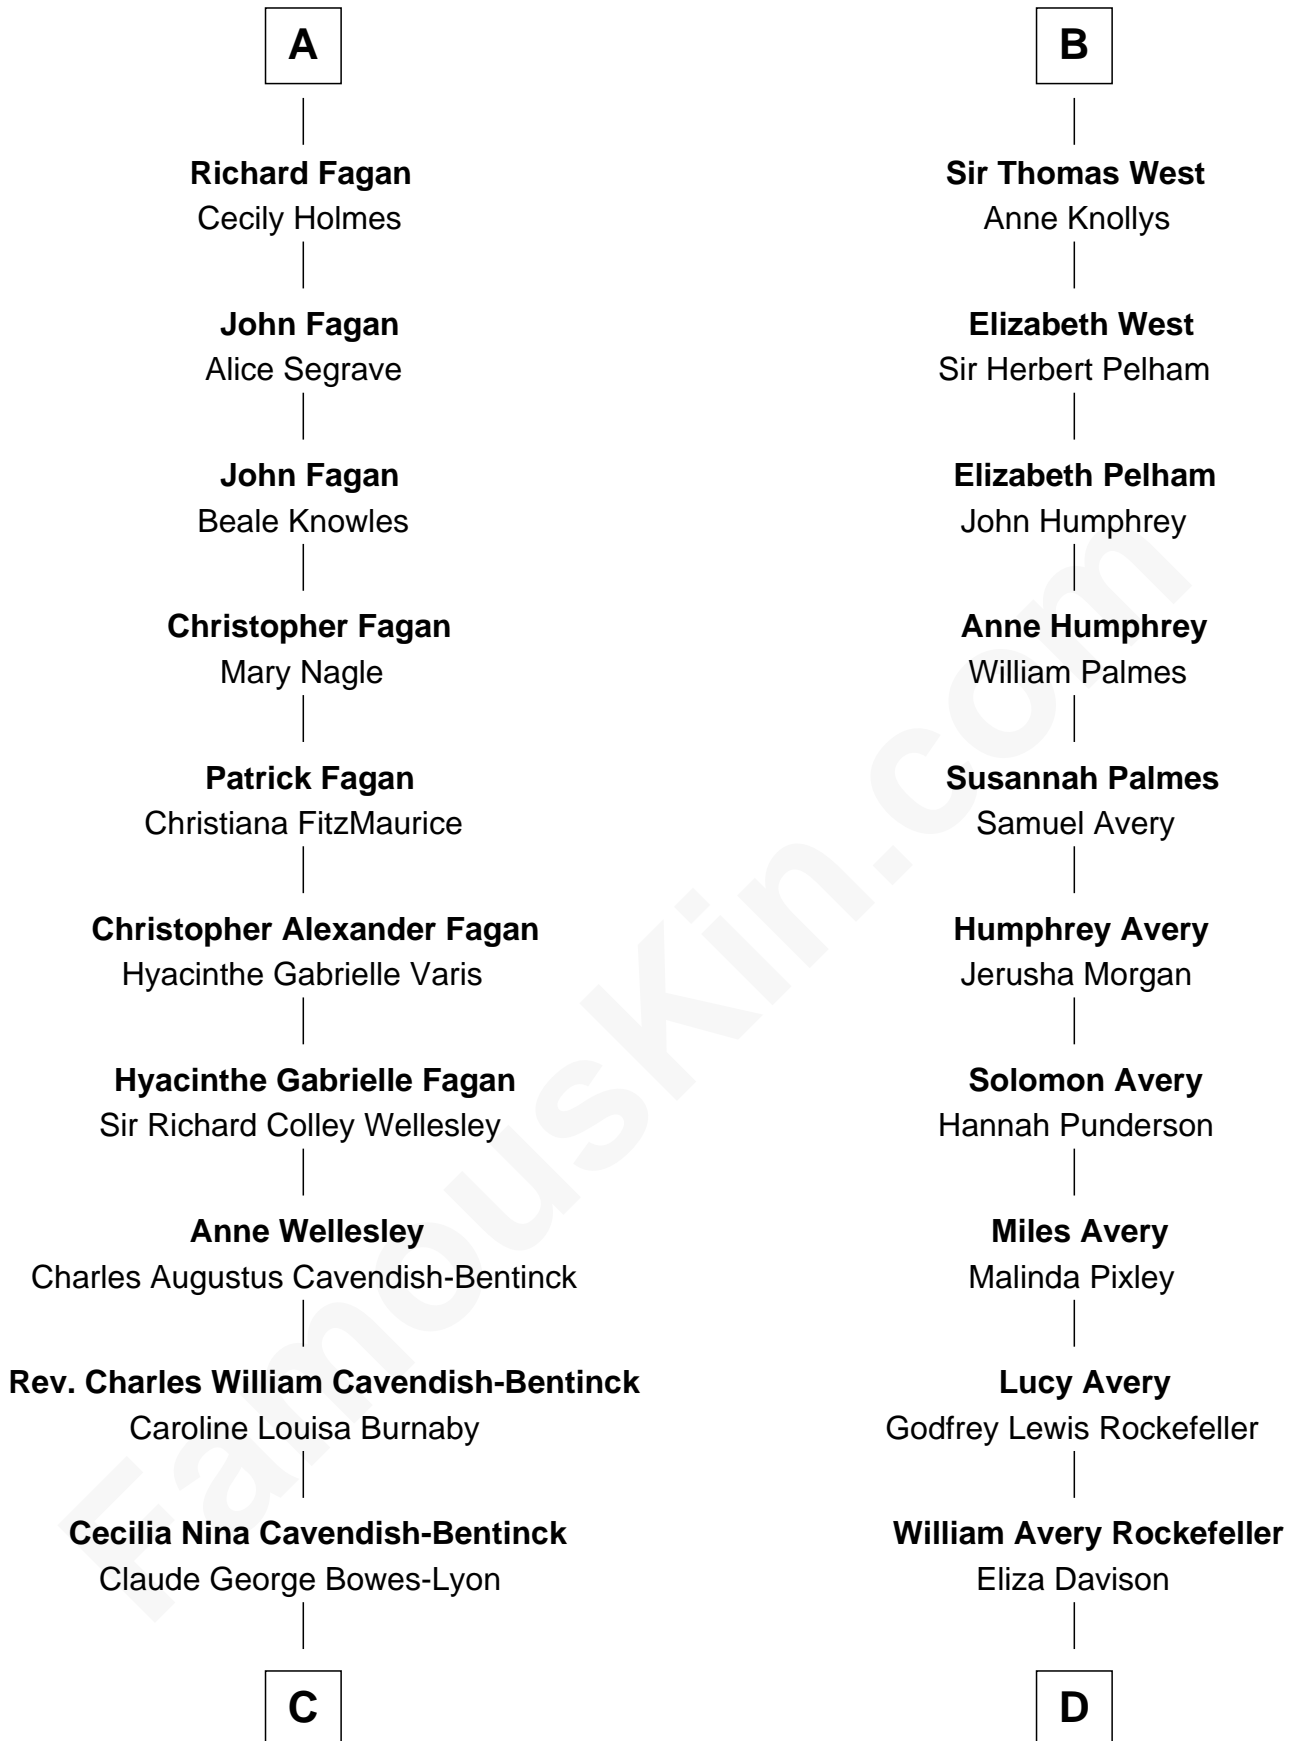

FamousKin.com Relationship Chart of

Prince William

Prince of Wales

19th cousin 1 time removed of

Nelson Rockefeller

41st U.S. Vice-President

John de Mowbray

Joan of Lancaster

John de Mowbray
Elizabeth de Segrave

Eleanor de Mowbray
John de Welles

Eudo de Welles
Maud de Greystoke

Sir William de Welles
Anne Barnewall

Ismay de Welles
Thomas Nangle

John Nangle
Eleanor Dowdall

Amy Nangle
Thomas Fagan

A

Eleanor Mowbray
Roger de la Warre

Joan de la Warre
Sir Thomas West

Sir Reynold West
Margaret Thorley

Sir Richard West
Katherine Hungerford

Sir Thomas West
Eleanor Copley

Sir George West
Elizabeth Morton

Sir William West
Elizabeth Strange

B

C

Elizabeth Bowes-Lyon

George VI, King of the United Kingdom

Elizabeth II, Queen of the United Kingdom

Prince Philip of Edinburgh

Charles III, King of the United Kingdom

Princess Diana Frances Spencer