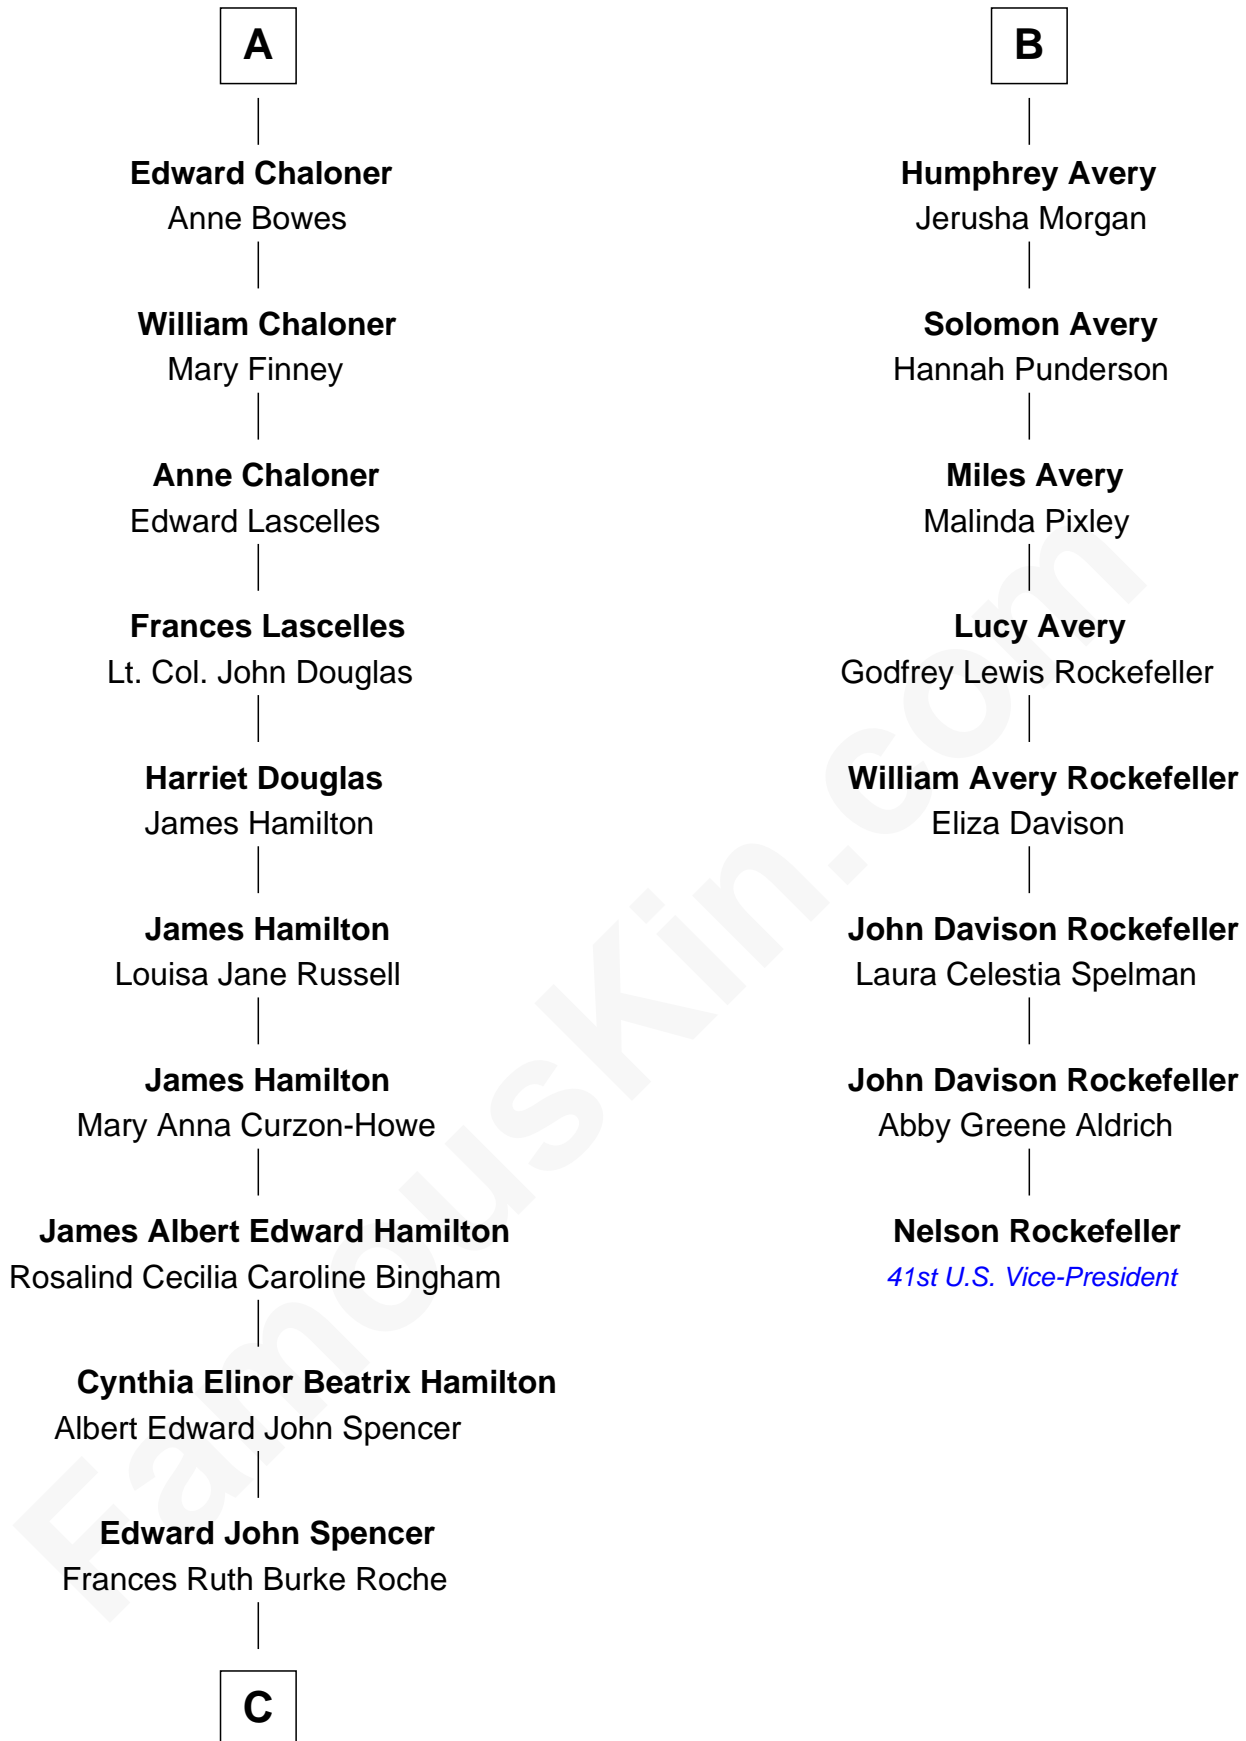

FamousKin.com
Relationship Chart of
Prince William
Prince of Wales

14th cousin 4 times removed of

Nelson Rockefeller
41st U.S. Vice-President

C

Princess Diana Frances Spencer
Charles III, King of the United Kingdom

Prince William
Prince of Wales

FamousKin.com