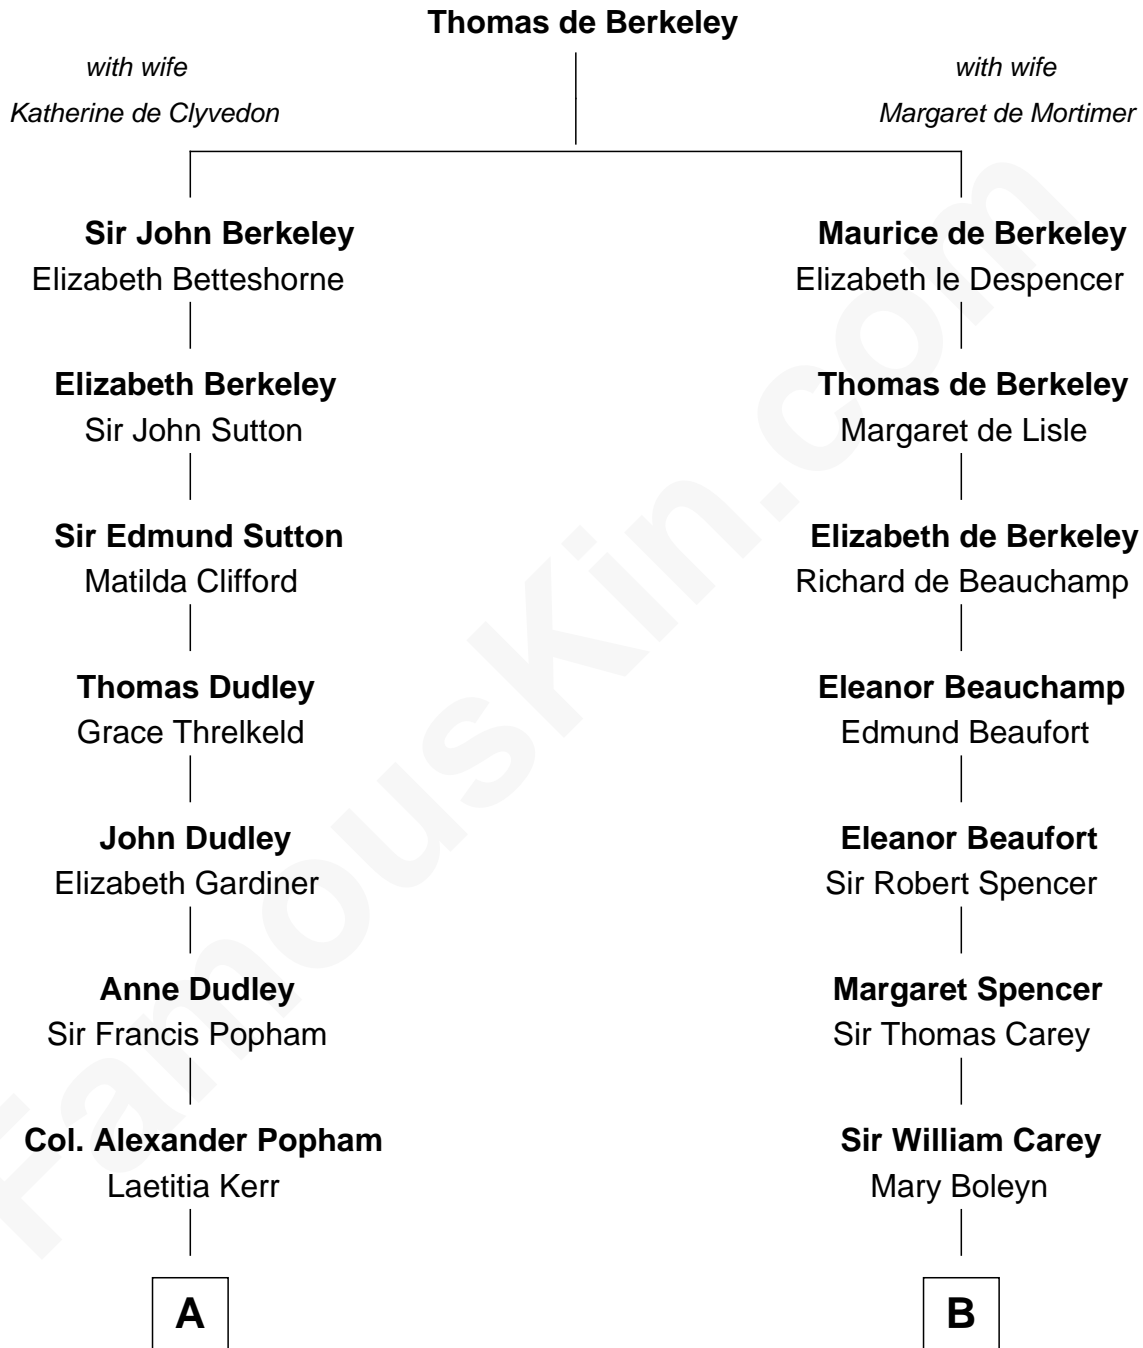

FamousKin.com
Relationship Chart of
Prince William
Prince of Wales

17th cousin 3 times removed of

Nelson Rockefeller
41st U.S. Vice-President

C

William Avery Rockefeller

Eliza Davison

John Davison Rockefeller

Laura Celestia Spelman

John Davison Rockefeller

Abby Greene Aldrich

Nelson Rockefeller

41st U.S. Vice-President