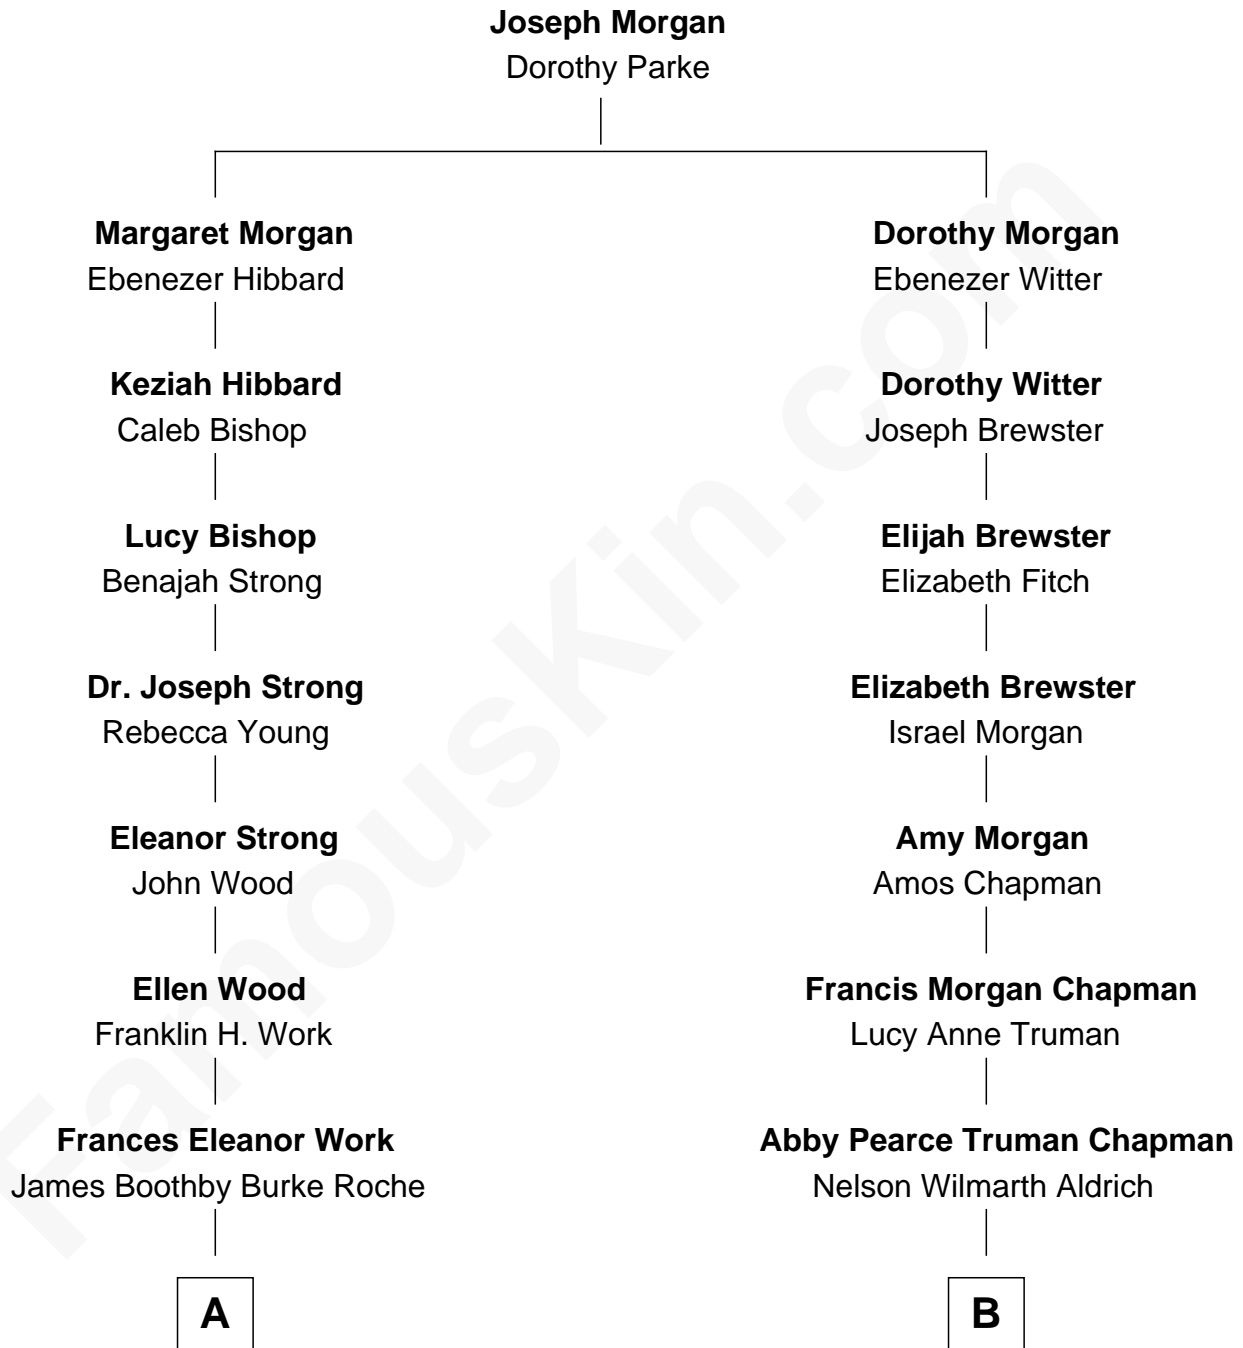

## Relationship Chart of

### Prince William

*Prince of Wales*

8th cousin 2 times removed of

**Nelson Rockefeller**  
*41st U.S. Vice-President*

**A**

**Edmund Maurice Burke Roche**

Ruth Sylvia Gill

**Frances Ruth Burke Roche**

Edward John Spencer

**Princess Diana Frances Spencer**

Charles III, King of the United Kingdom

**Prince William**

*Prince of Wales*

**B**

**Abby Greene Aldrich**

John Davison Rockefeller

**Nelson Rockefeller**

*41st U.S. Vice-President*

FamousKin.com