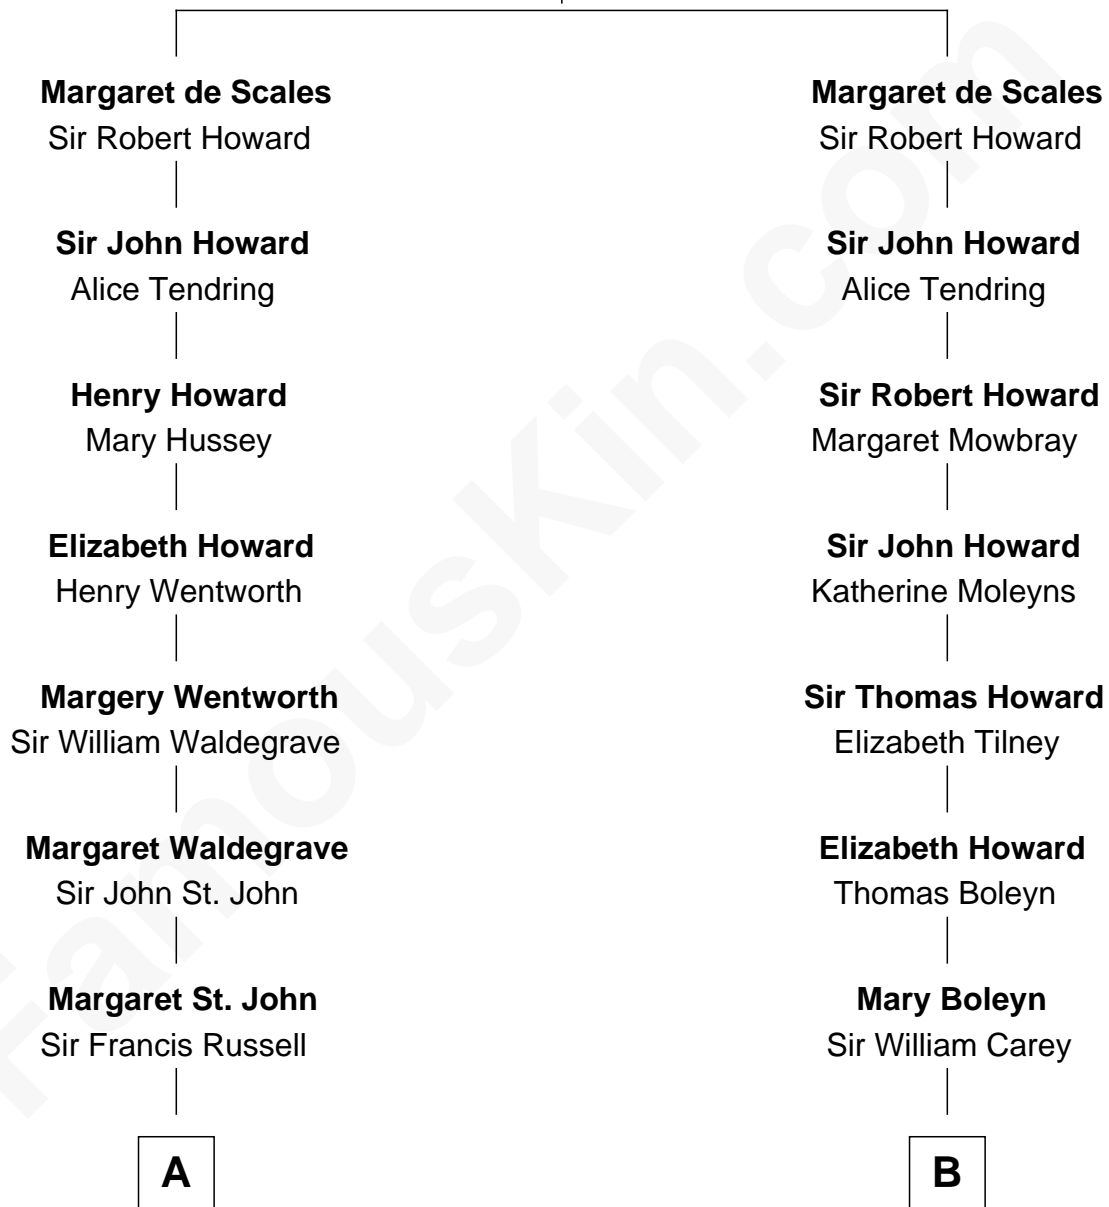

# FamousKin.com Relationship Chart of

**Prince William**

*Prince of Wales*

20th cousin of

**Nelson Rockefeller**

*41st U.S. Vice-President*

**Sir Robert de Scales**

Katherine d'Ufford

**C**

**Albert Edward John Spencer**  
Cynthia Elinor Beatrix Hamilton

**Edward John Spencer**  
Frances Ruth Burke Roche

**Princess Diana Frances Spencer**  
Charles III, King of the United Kingdom

**Prince William**  
*Prince of Wales*

**D**

**William Avery Rockefeller**  
Eliza Davison

**John Davison Rockefeller**  
Laura Celestia Spelman

**John Davison Rockefeller**  
Abby Greene Aldrich

**Nelson Rockefeller**  
*41st U.S. Vice-President*