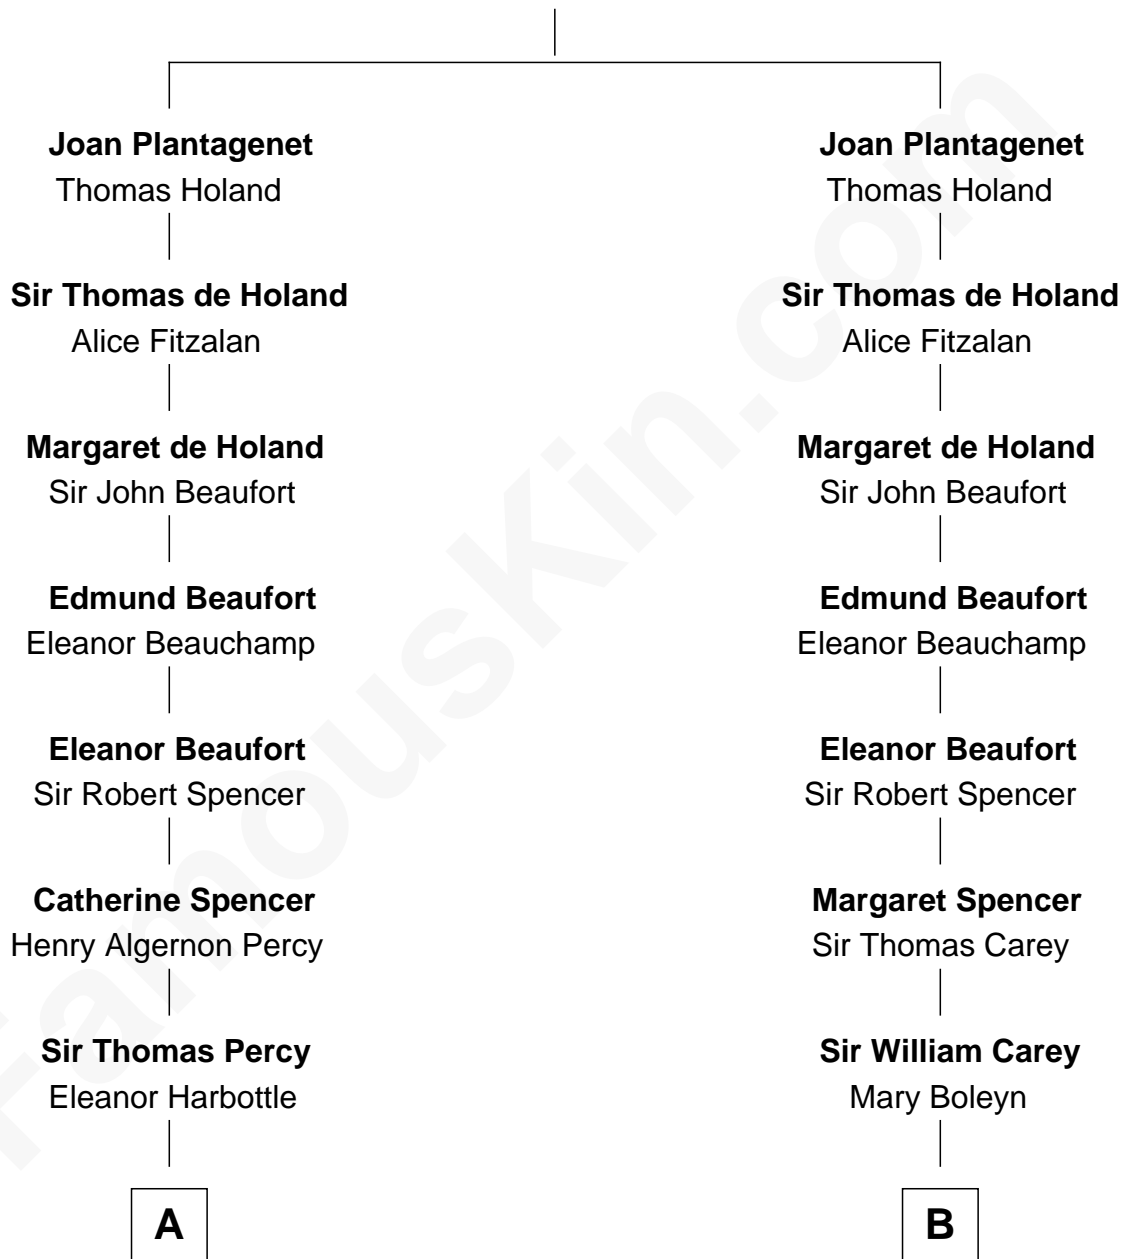

FamousKin.com

Relationship Chart of

Prince William

Prince of Wales

20th cousin 1 time removed of

Nelson Rockefeller
41st U.S. Vice-President

Edmund of Woodstock
 Margaret Wake

A

Henry Percy
Katherine Neville

Henry Percy
Dorothy Devereux

Dorothy Percy
Robert Sydney

Dorothy Sydney
Henry Spencer

Sir Robert Spencer
Ann Digby

Sir Charles Spencer
Anne Churchill

John Spencer
Georgiana Carolina Carteret