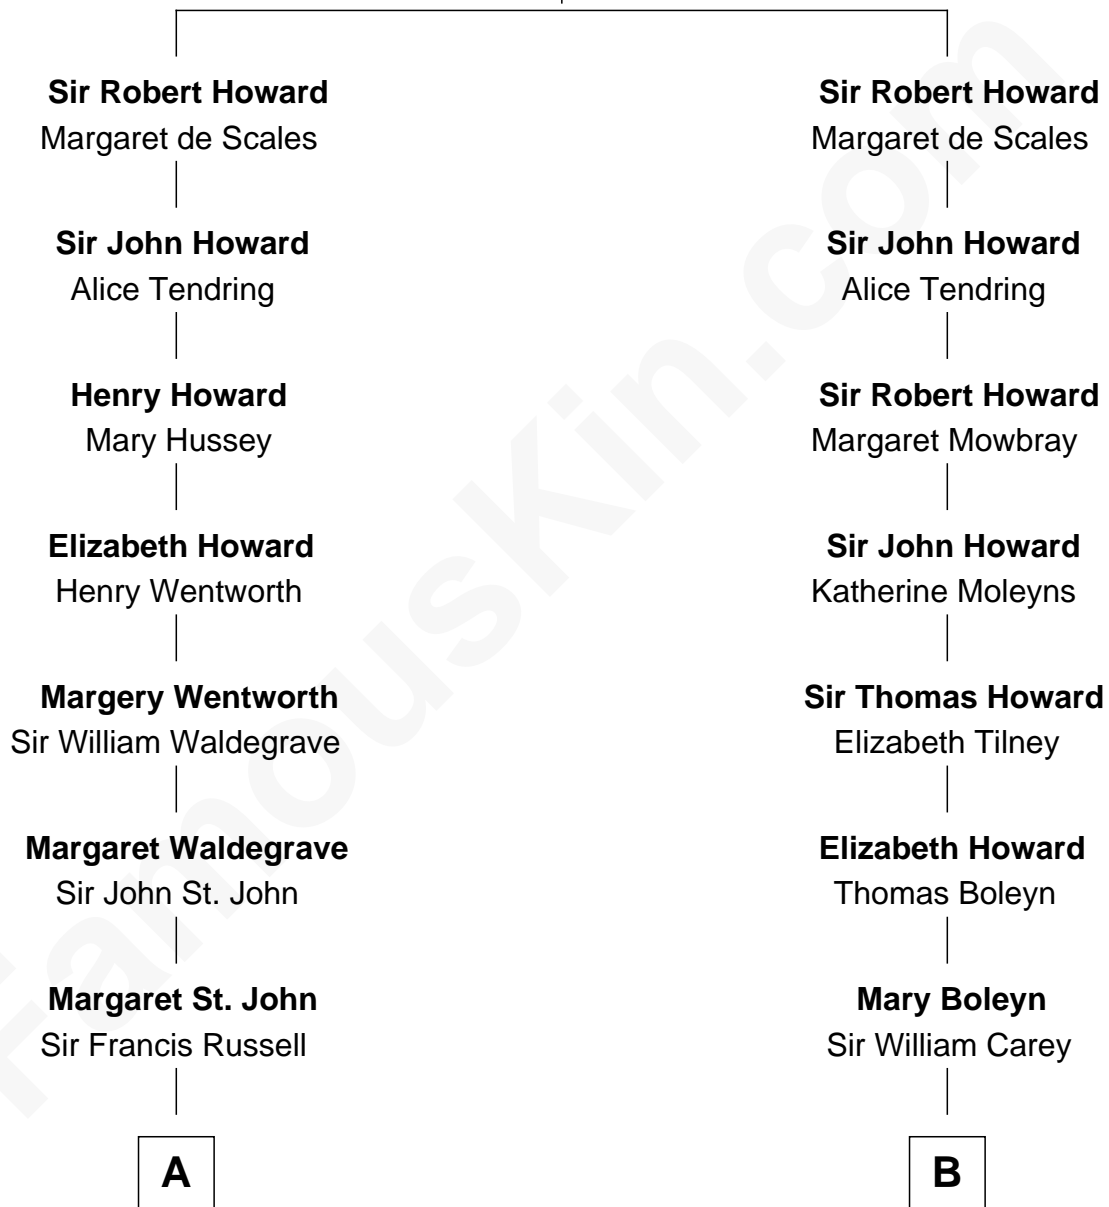

FamousKin.com Relationship Chart of

Prince William

Prince of Wales

20th cousin of

Nelson Rockefeller

41st U.S. Vice-President

Sir John Howard

Alice de Bois

C

Albert Edward John Spencer
Cynthia Elinor Beatrix Hamilton

Edward John Spencer
Frances Ruth Burke Roche

Princess Diana Frances Spencer
Charles III, King of the United Kingdom

Prince William
Prince of Wales