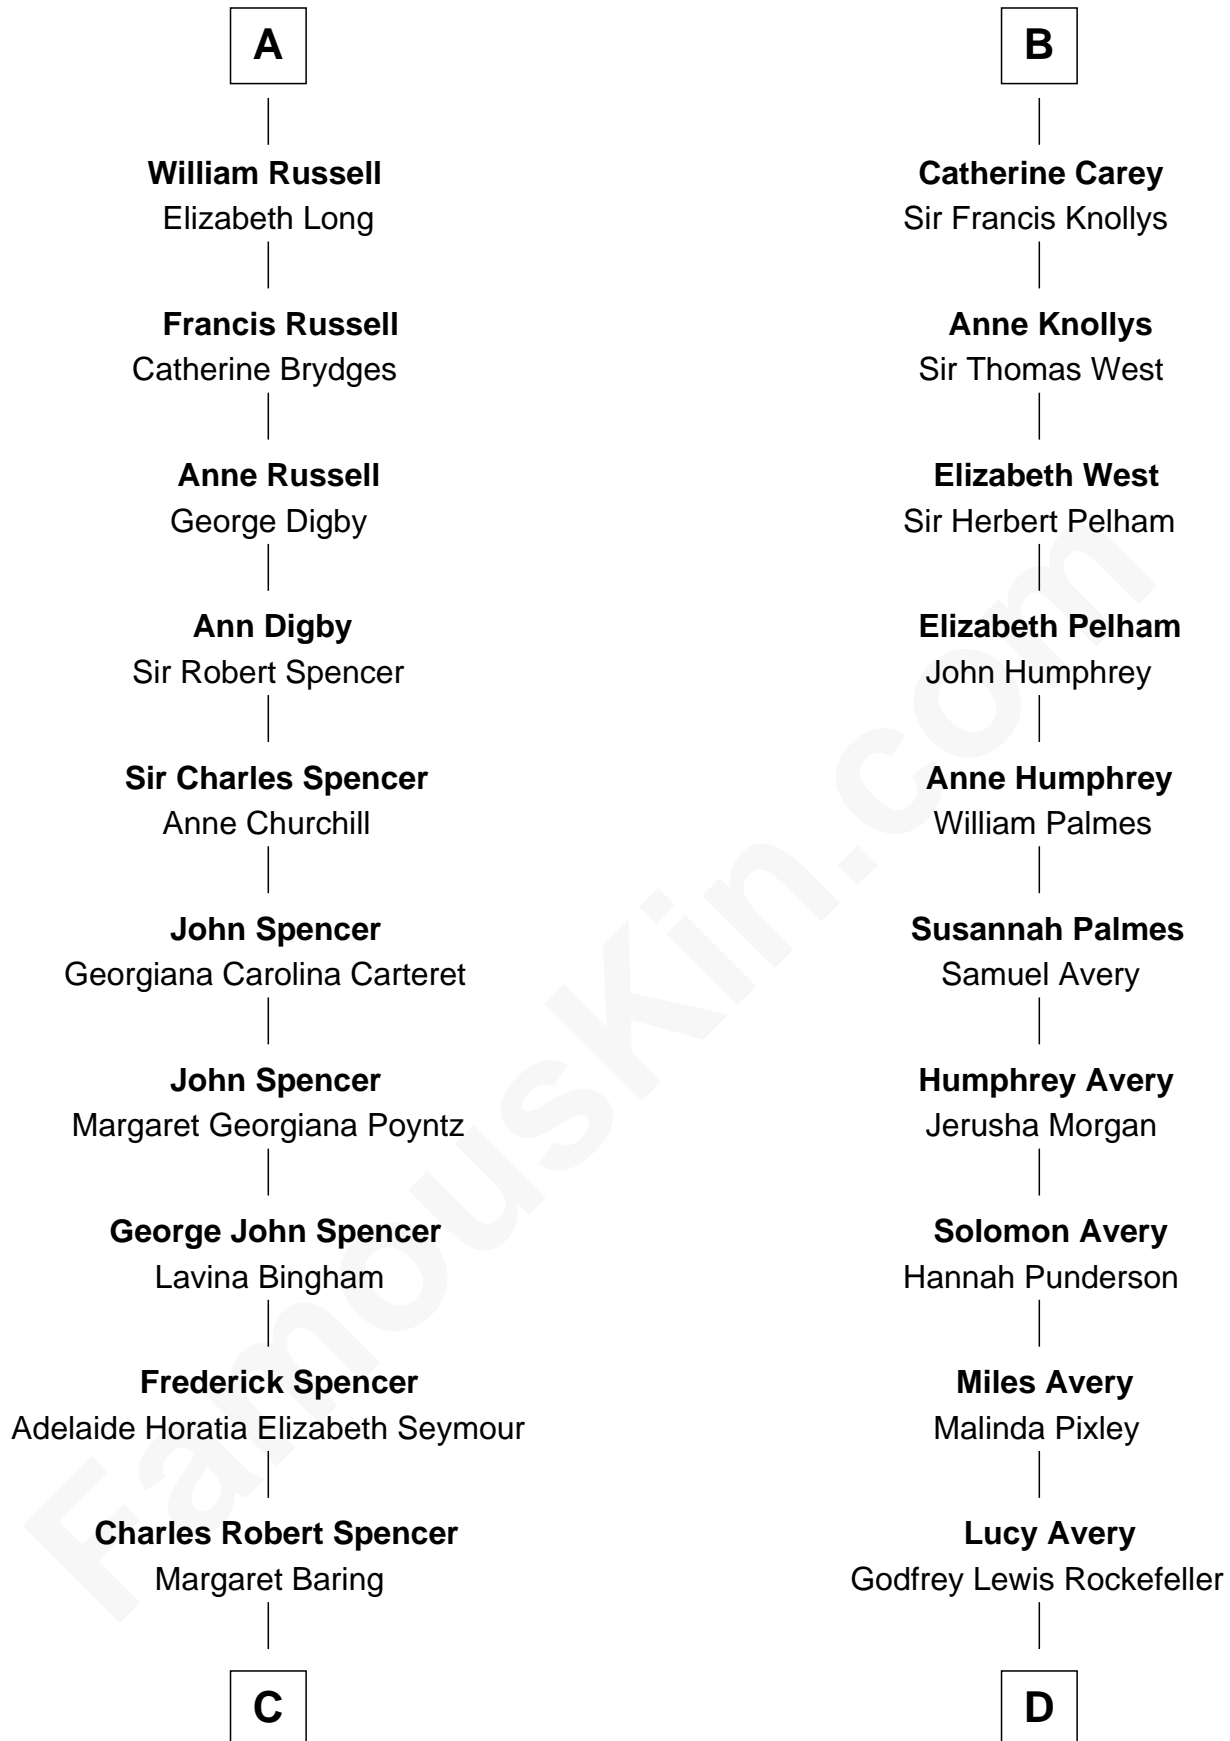

FamousKin.com Relationship Chart of

Prince William

Prince of Wales

20th cousin of

Nelson Rockefeller

41st U.S. Vice-President

William Mylde

C

Albert Edward John Spencer
Cynthia Elinor Beatrix Hamilton

Edward John Spencer
Frances Ruth Burke Roche

Princess Diana Frances Spencer
Charles III, King of the United Kingdom

Prince William
Prince of Wales