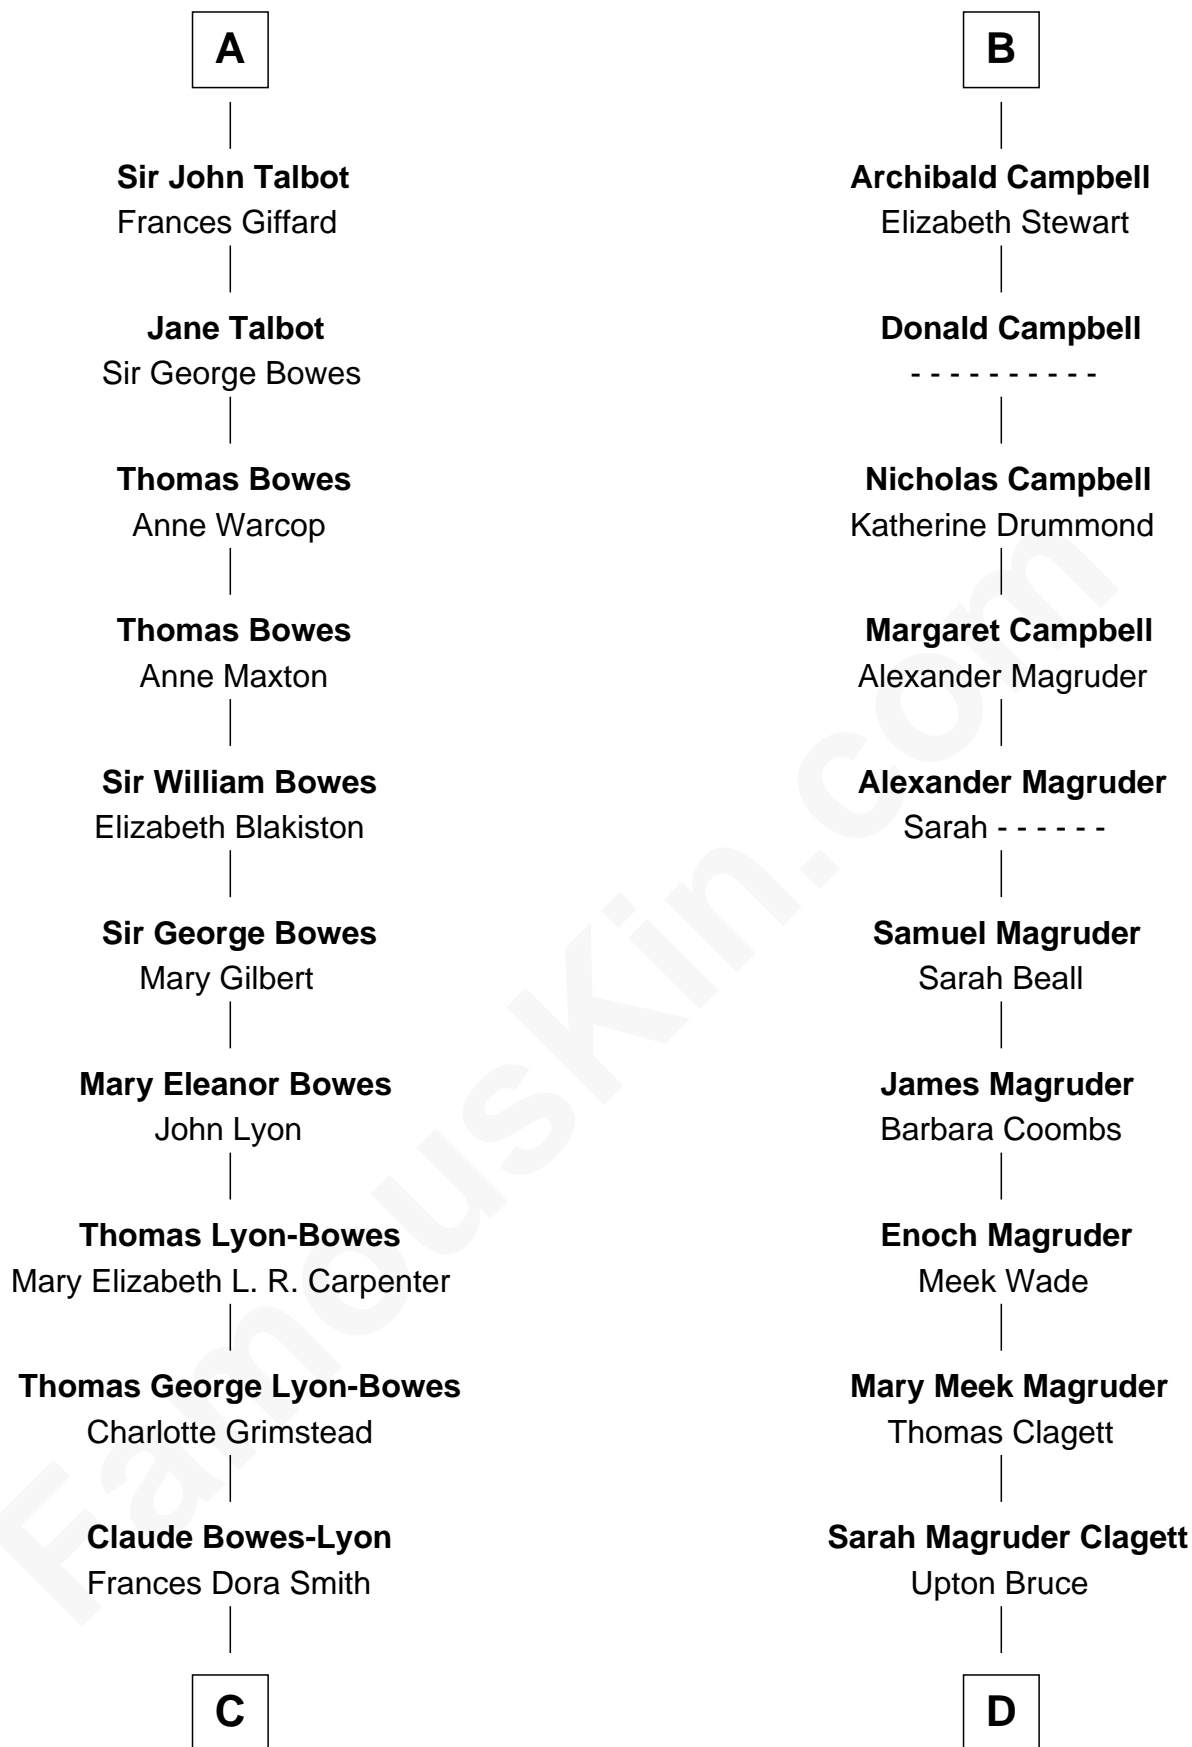

FamousKin.com Relationship Chart of

Prince William

Prince of Wales

19th cousin 2 times removed of

Emily Post

American Author on Etiquette

Sir Richard de Burgh

Margaret - - - - -

Joan Stewart

John Stewart

Fingula of the Isles

Isabel Stewart

Colin Campbell

B

C

Claude George Bowes-Lyon
Cecilia Nina Cavendish-Bentinck

Elizabeth Bowes-Lyon
George VI, King of the United Kingdom

Elizabeth II, Queen of the United Kingdom
Prince Philip of Edinburgh

Charles III, King of the United Kingdom
Princess Diana Frances Spencer

Prince William
Prince of Wales