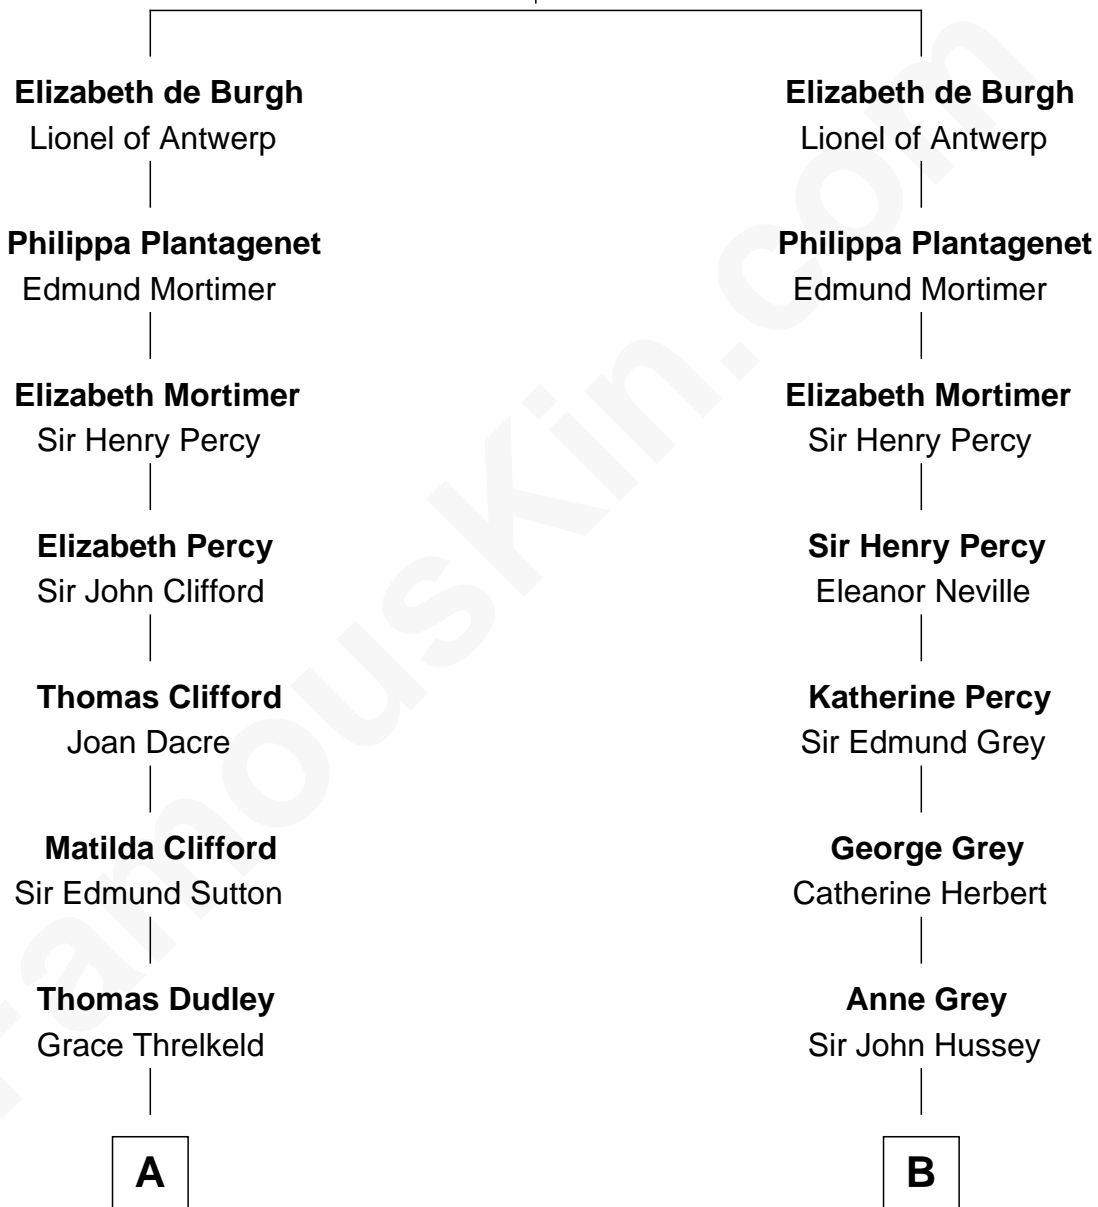

FamousKin.com Relationship Chart of

Prince William

Prince of Wales

20th cousin of

Camilla Parker Bowles

Queen Consort of the United Kingdom

William de Burgh
Maude of Lancaster

C

Albert Edward John Spencer

Cynthia Elinor Beatrix Hamilton

Edward John Spencer

Frances Ruth Burke Roche

Princess Diana Frances Spencer

Charles III, King of the United Kingdom

Prince William

Prince of Wales