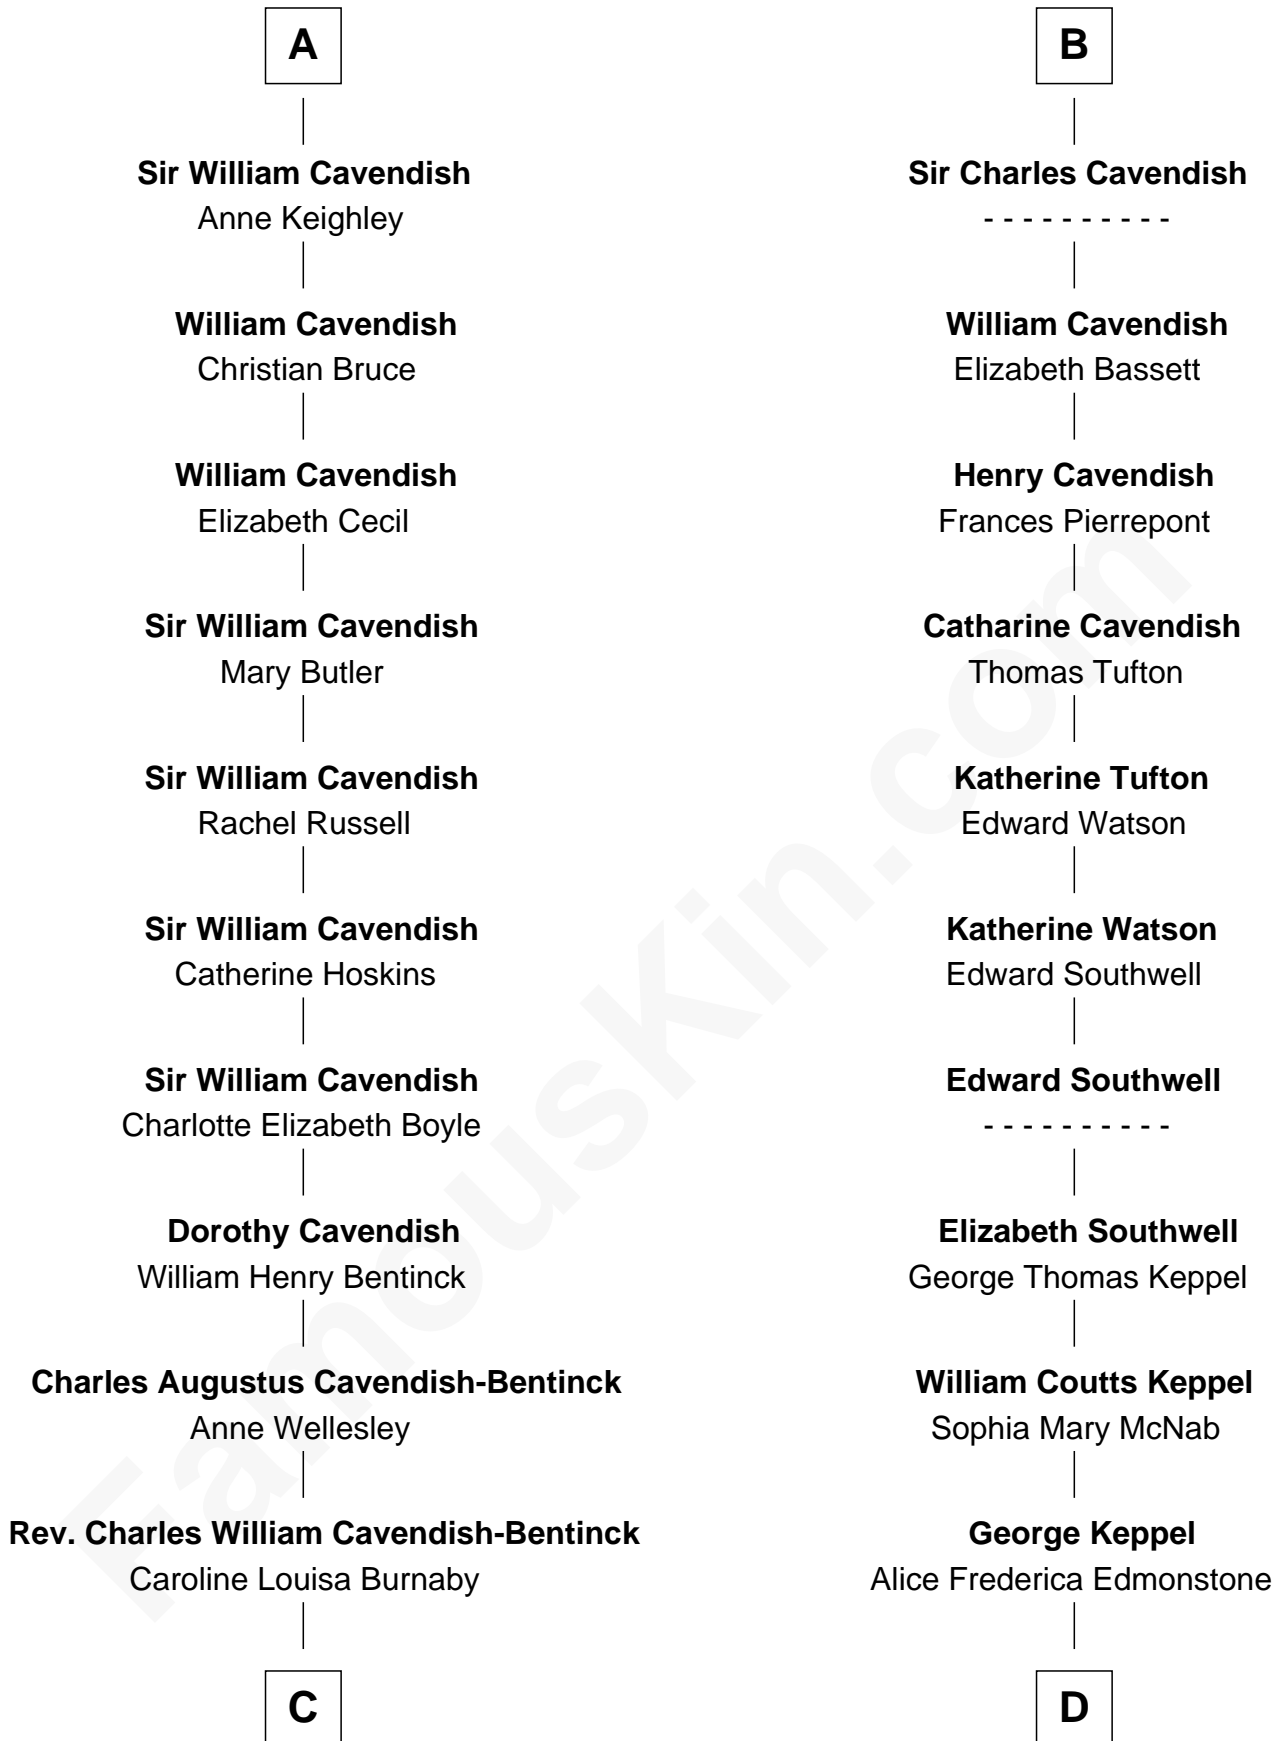

**FamousKin.com**  
**Relationship Chart of**  
**Prince William**  
*Prince of Wales*

19th cousin 2 times removed of

**Camilla Parker Bowles**  
*Queen Consort of the United Kingdom*

**C**

**Cecilia Nina Cavendish-Bentinck**

Claude George Bowes-Lyon

**Elizabeth Bowes-Lyon**

George VI, King of the United Kingdom

**Elizabeth II, Queen of the United Kingdom**

Prince Philip of Edinburgh

**Charles III, King of the United Kingdom**

Princess Diana Frances Spencer