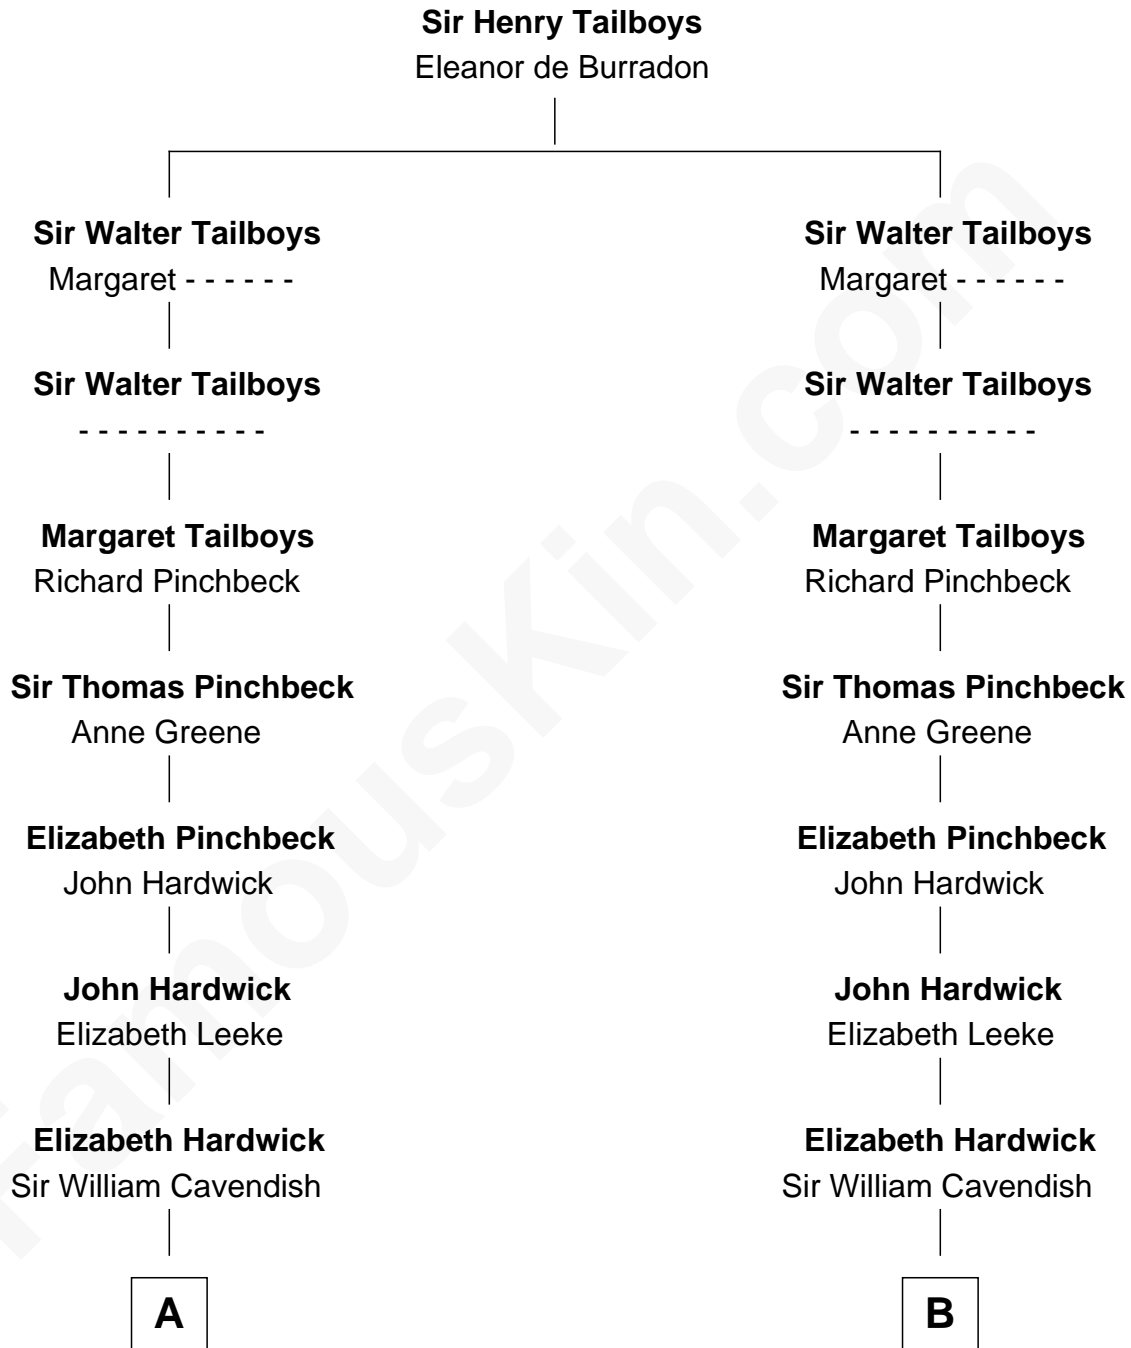

**FamousKin.com**  
**Relationship Chart of**  
**Prince William**  
*Prince of Wales*

19th cousin 2 times removed of

**Camilla Parker Bowles**  
*Queen Consort of the United Kingdom*

**C**

**Cecilia Nina Cavendish-Bentinck**

Claude George Bowes-Lyon

**Elizabeth Bowes-Lyon**

George VI, King of the United Kingdom

**Elizabeth II, Queen of the United Kingdom**

Prince Philip of Edinburgh

**Charles III, King of the United Kingdom**

Princess Diana Frances Spencer