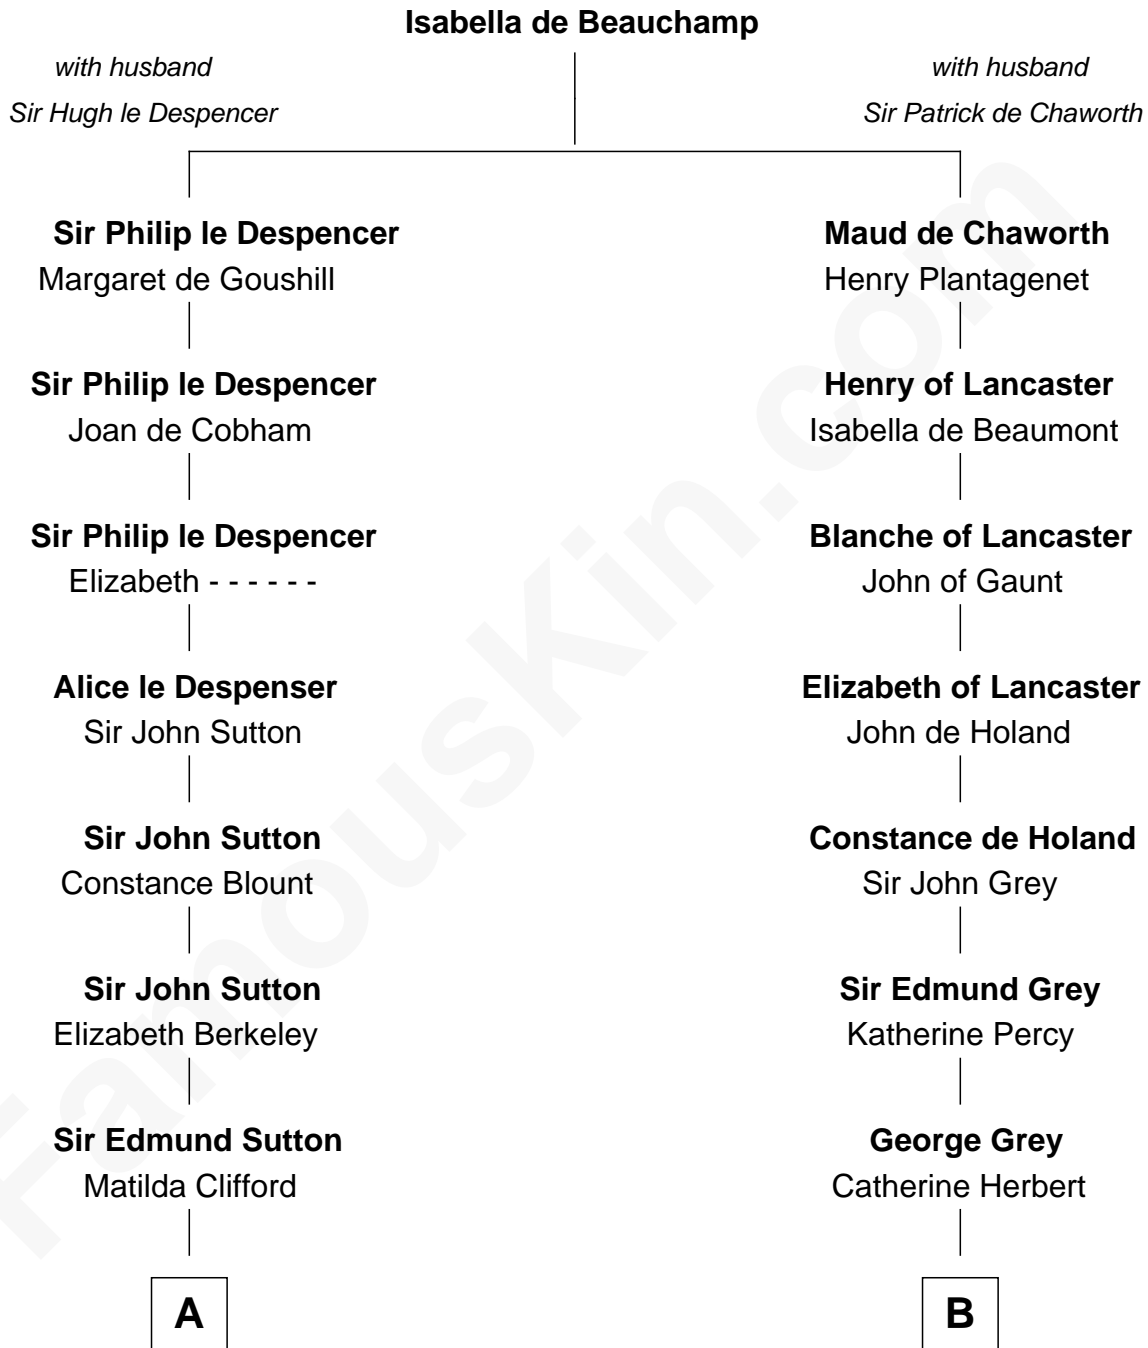

# FamousKin.com Relationship Chart of

**Prince William**

*Prince of Wales*

21st cousin of

**Camilla Parker Bowles**

*Queen Consort of the United Kingdom*

**C**

**Charles Robert Spencer**

Margaret Baring

**Albert Edward John Spencer**

Cynthia Elinor Beatrix Hamilton

**Edward John Spencer**

Frances Ruth Burke Roche

**Princess Diana Frances Spencer**

Charles III, King of the United Kingdom

**Prince William**