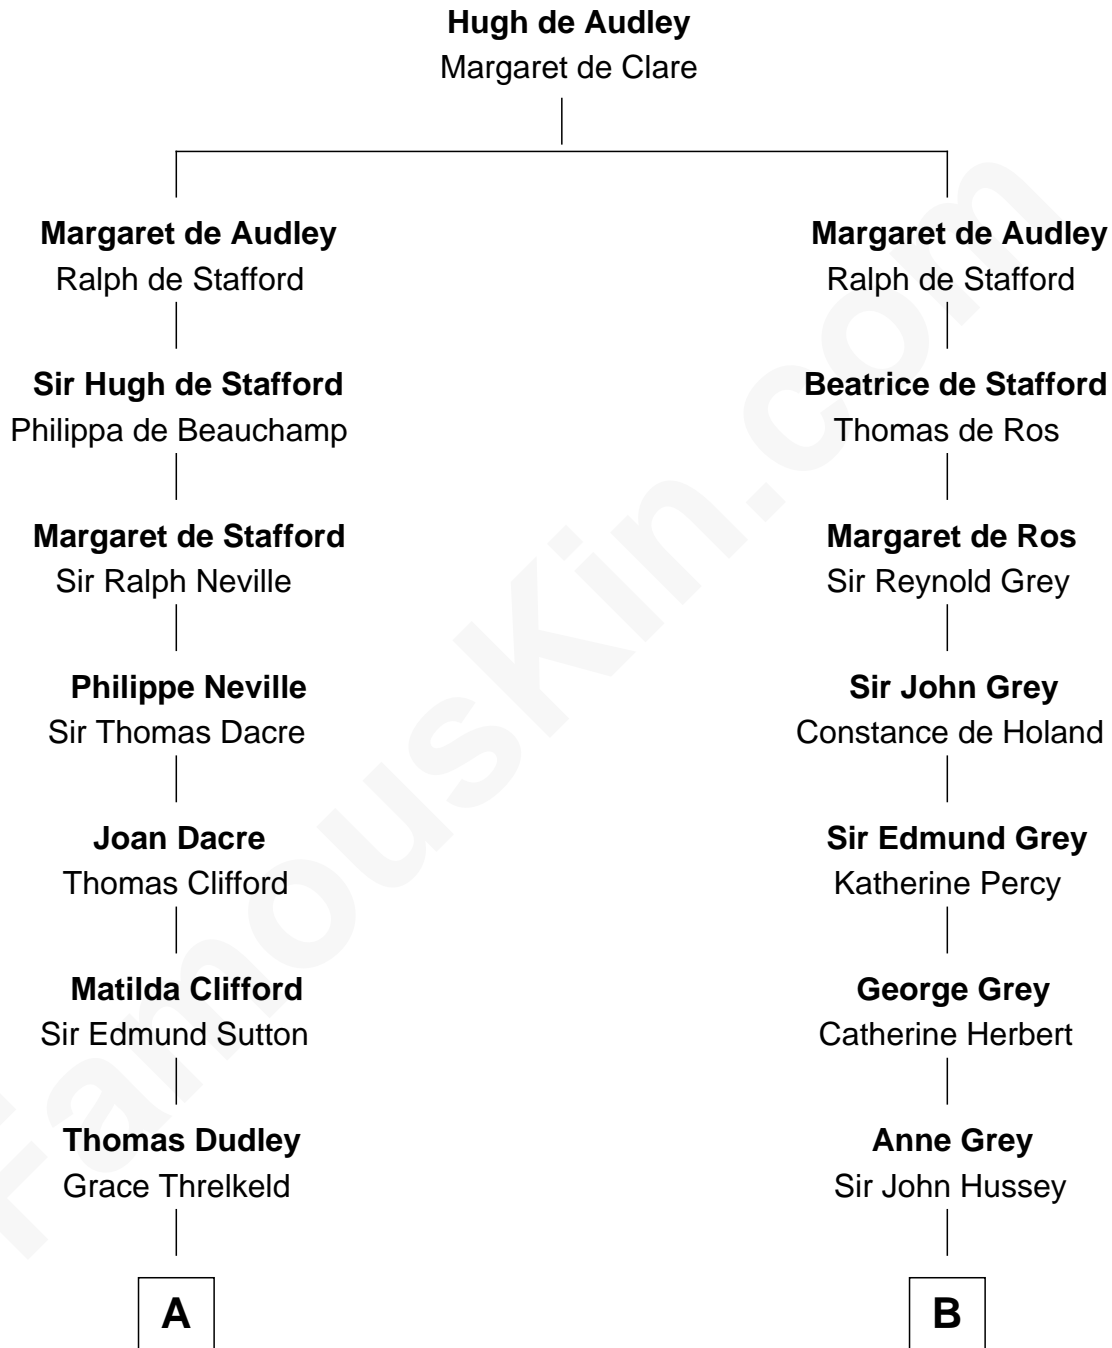

FamousKin.com Relationship Chart of

Prince William

Prince of Wales

20th cousin of

Camilla Parker Bowles

Queen Consort of the United Kingdom

C

Albert Edward John Spencer
Cynthia Elinor Beatrix Hamilton

Edward John Spencer
Frances Ruth Burke Roche

Princess Diana Frances Spencer
Charles III, King of the United Kingdom

Prince William
Prince of Wales

D

George Keppel
Alice Frederica Edmonstone

Sonia Rosemary Keppel
Roland Calvert Cubitt