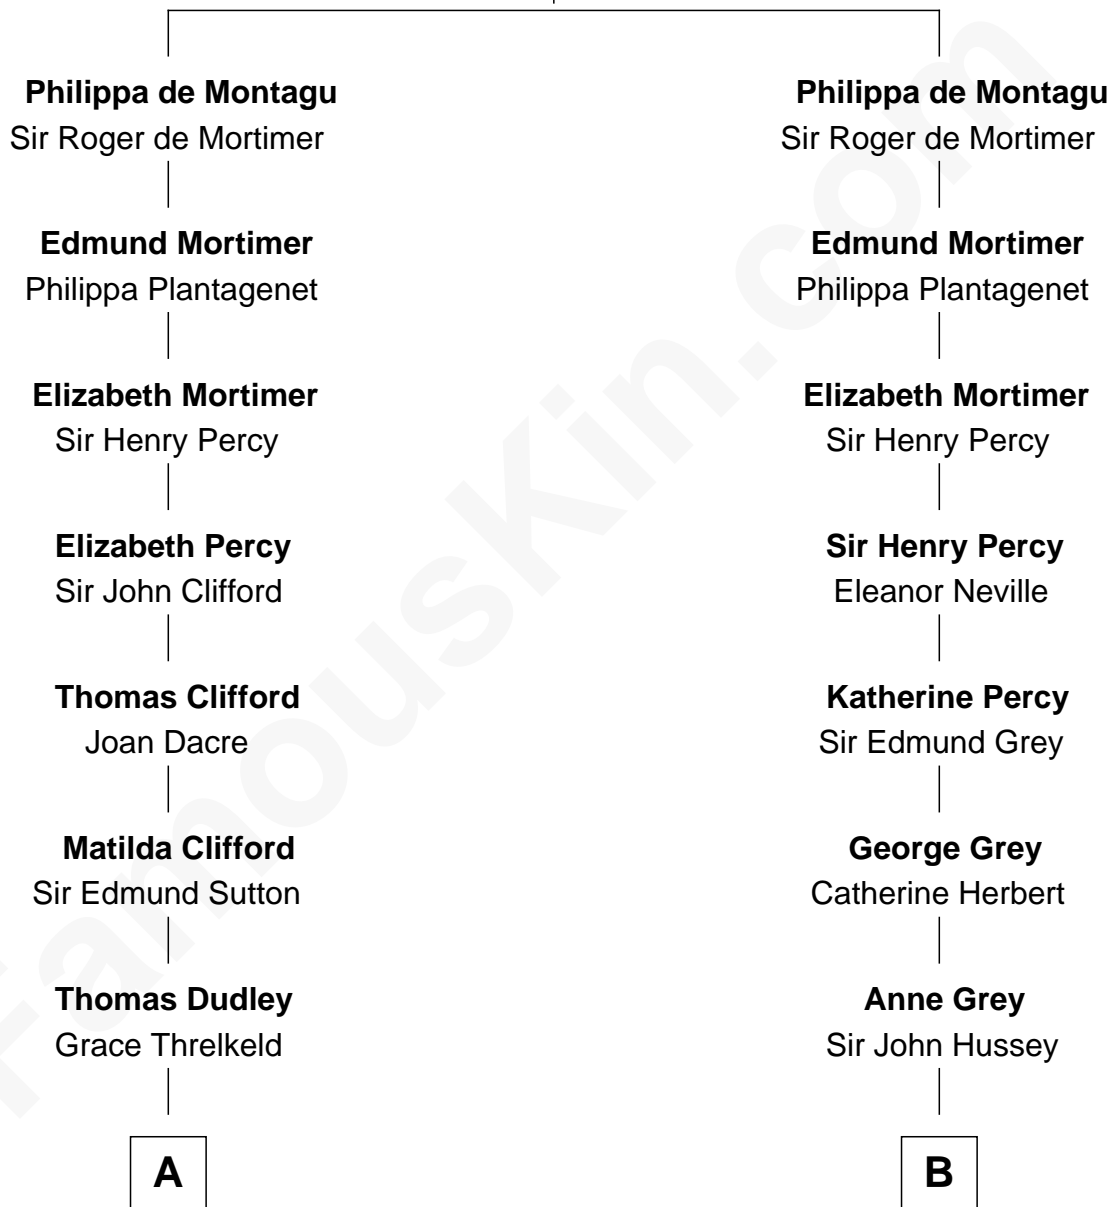

FamousKin.com Relationship Chart of

Prince William

Prince of Wales

20th cousin of

Camilla Parker Bowles

Queen Consort of the United Kingdom

William de Montagu
Katherine de Grandison

C

Albert Edward John Spencer
Cynthia Elinor Beatrix Hamilton

Edward John Spencer
Frances Ruth Burke Roche

Princess Diana Frances Spencer
Charles III, King of the United Kingdom

Prince William
Prince of Wales