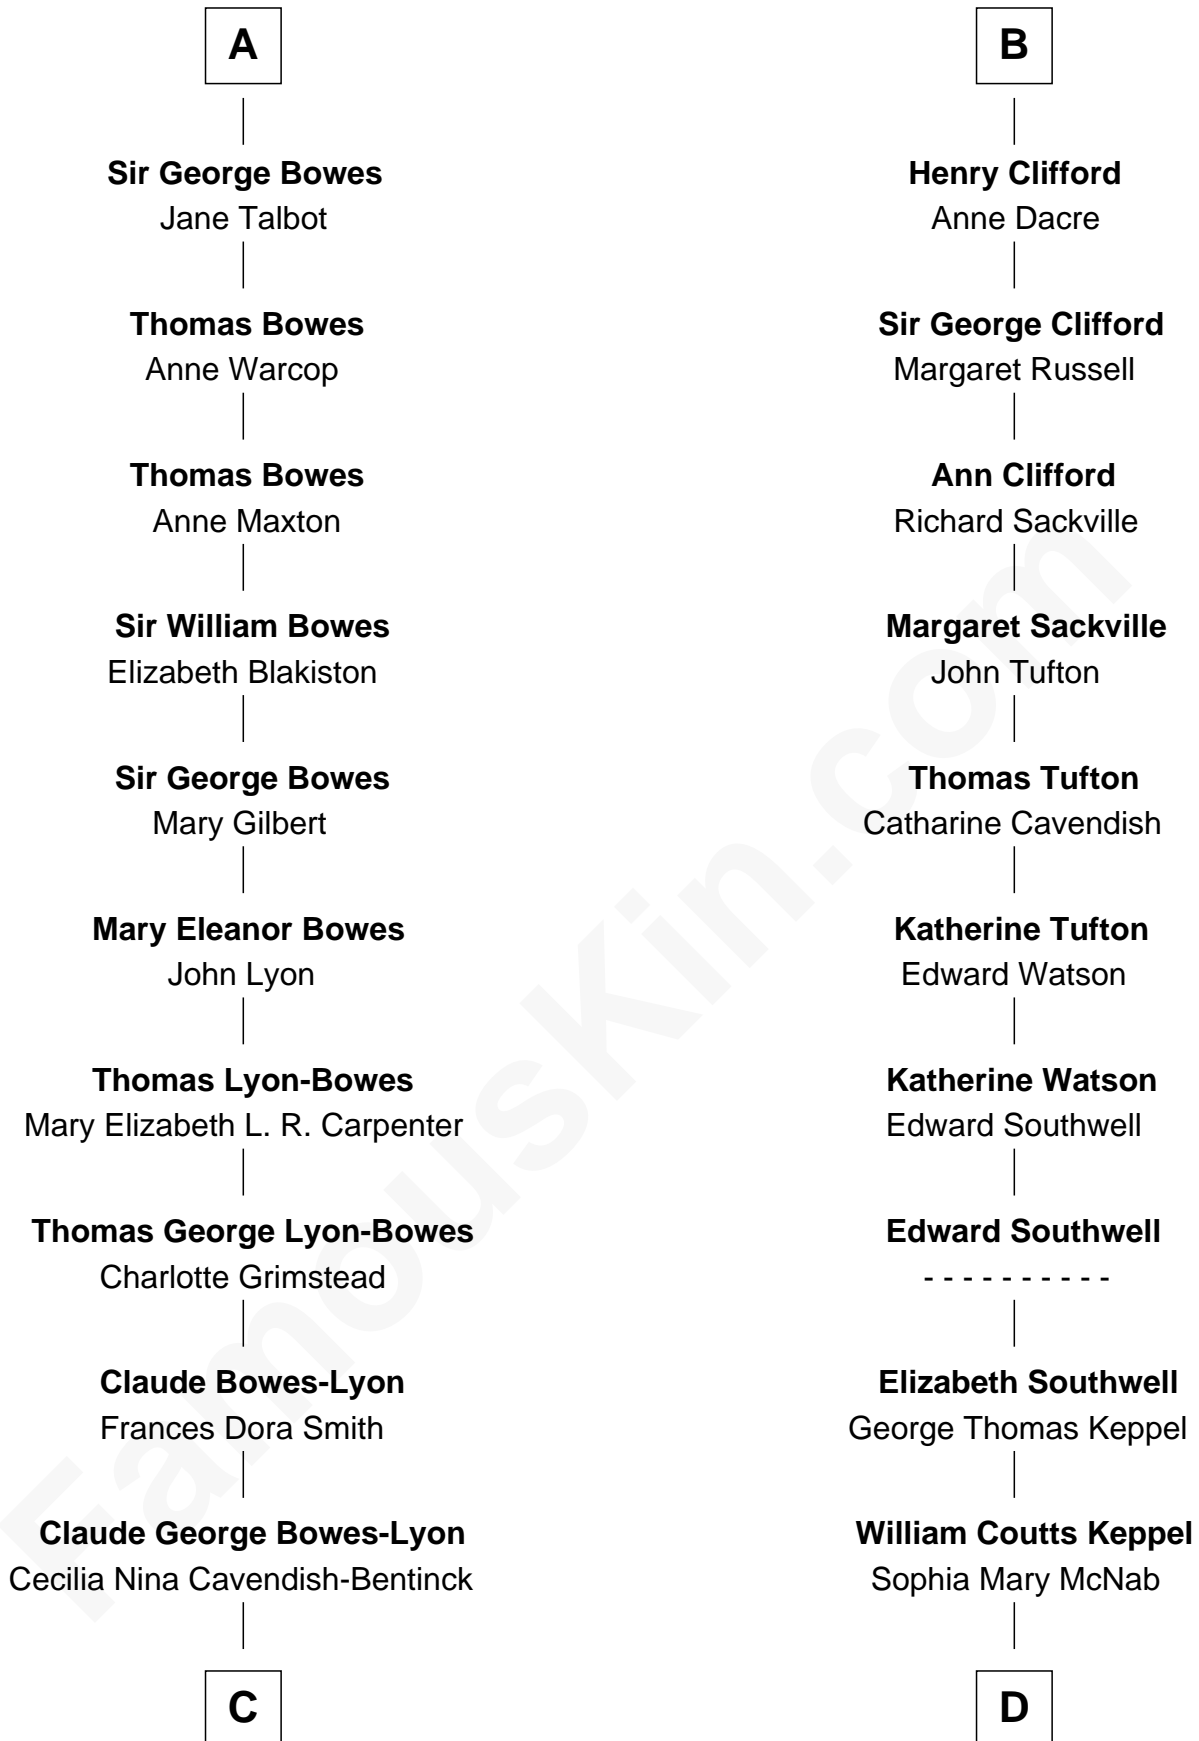

FamousKin.com Relationship Chart of

Prince William

Prince of Wales

20th cousin of

Camilla Parker Bowles

Queen Consort of the United Kingdom

Sir John Marmion

Maud de Furnival

C

Elizabeth Bowes-Lyon

George VI, King of the United Kingdom

Elizabeth II, Queen of the United Kingdom

Prince Philip of Edinburgh

Charles III, King of the United Kingdom

Princess Diana Frances Spencer

Prince William