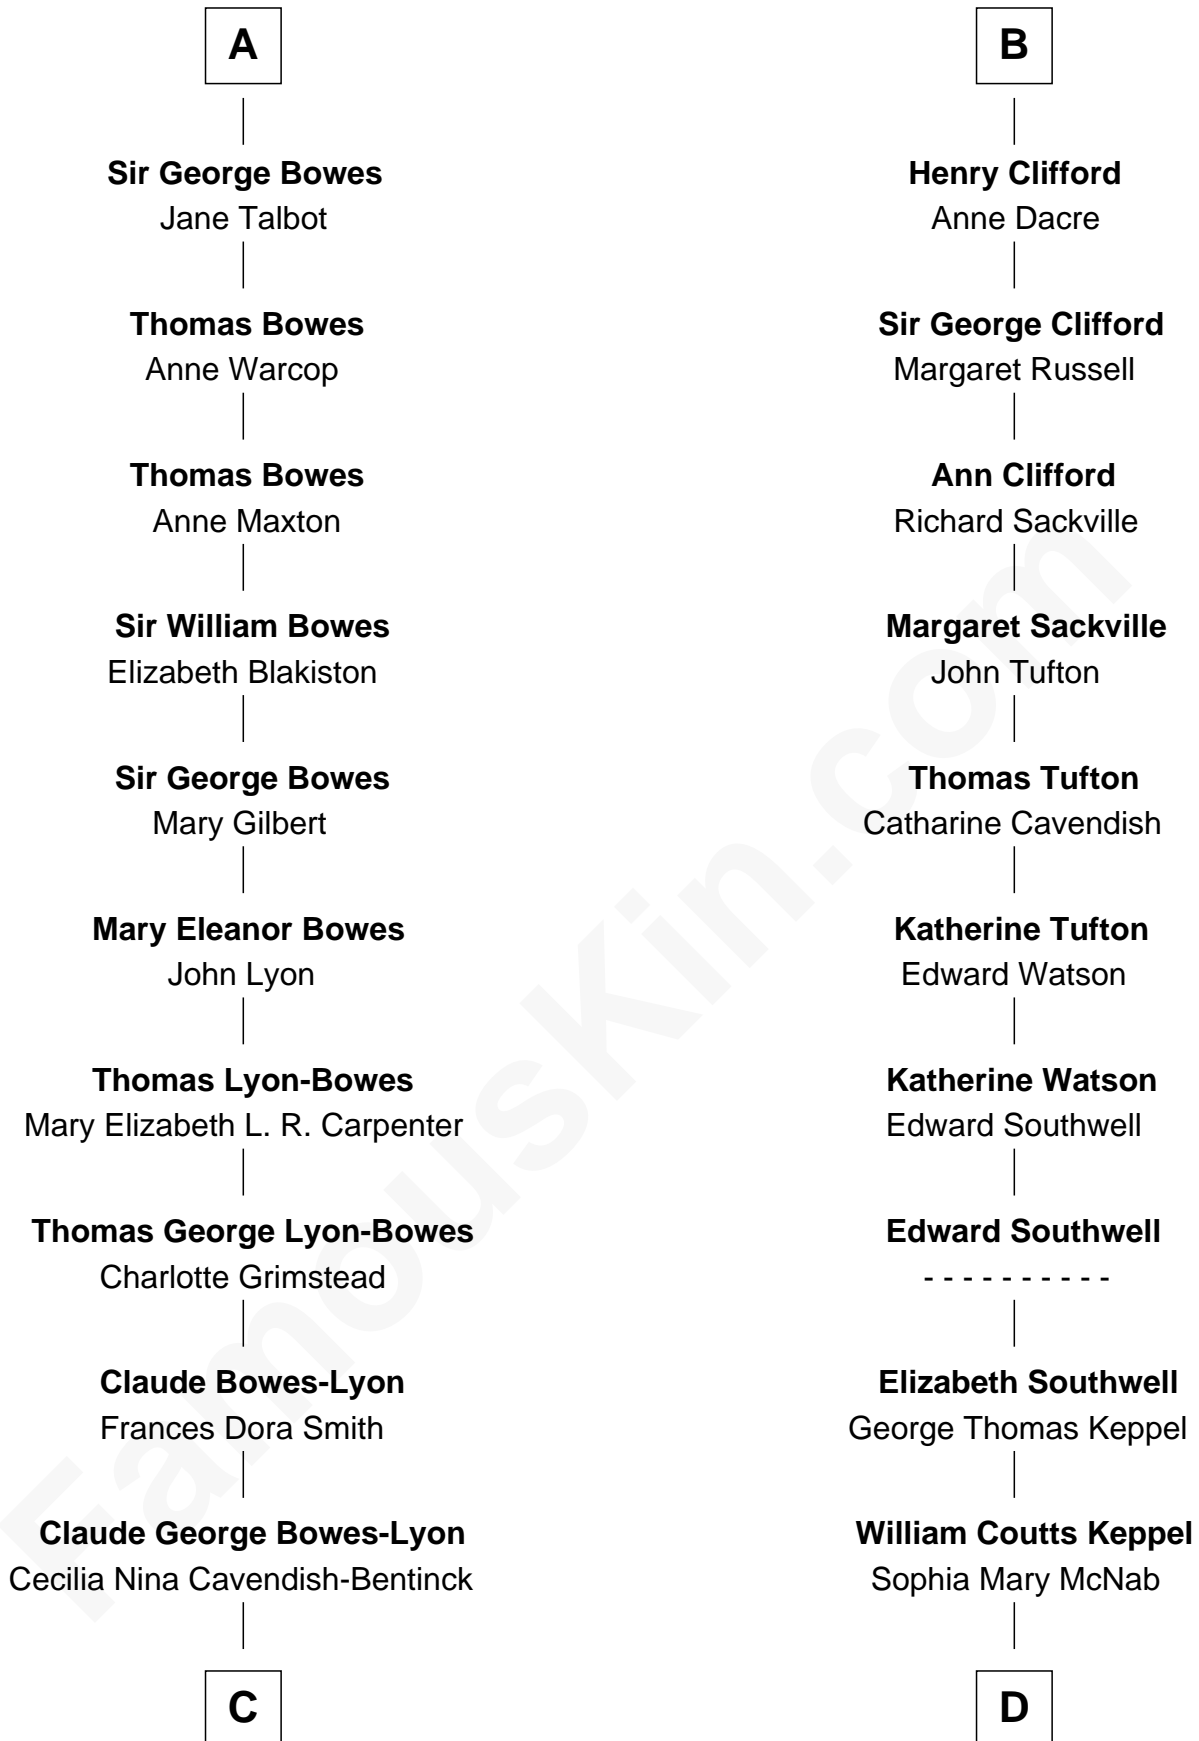

# FamousKin.com Relationship Chart of

**Prince William**

*Prince of Wales*

20th cousin of

**Camilla Parker Bowles**

*Queen Consort of the United Kingdom*

**Sir John Bulmer**

**C**

**Elizabeth Bowes-Lyon**

George VI, King of the United Kingdom

**Elizabeth II, Queen of the United Kingdom**

Prince Philip of Edinburgh

**Charles III, King of the United Kingdom**

Princess Diana Frances Spencer